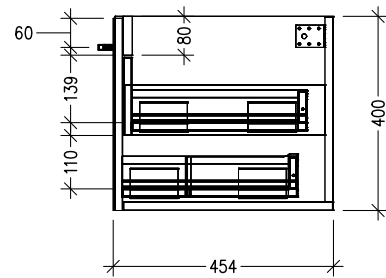

SPECIFICATION SHEET

900 Kolum Wall Hung Vanity (1 Drawer)

Newtech Code: 10505

Features

- 1 Drawer
- Soft close Hettich drawer runners
- Drawers with handle or negative detail
- Made of Oak Veener on Birch Ply
- Internal Carcass Option
Matte White - Standard
Anthracite - Upgrade cost applies
- Dimensions: H420 x W900 x D465

Technical Details

TOP VIEW

FRONT VIEW

SIDE VIEW

Note: Drawings shown are for negative detail cabinets, for handle cabinets please refer to page 2.

SPECIFICATION SHEET

900 Kolum Wall Hung Vanity (1 Drawer) with cosmetic drawers

Newtech Code: COSLR,COSL,COSR

Technical Details

TOP VIEW

FRONT VIEW

SIDE VIEW

Note: Drawings shown are for COSLR. When COSL or COSR is selected please ignore the opposite cosmetic drawer in the drawings as the opposite side would be a full depth drawer.