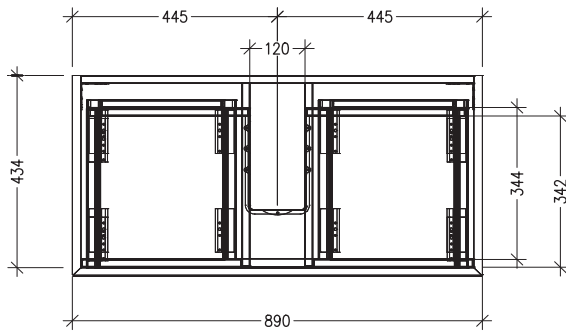

SPECIFICATION SHEET

900 Kolum Wall Hung Vanity (1 Drawer)

Newtech Code: 10505

Features

- 1 Drawer
- Soft close Hettich drawer runners
- Drawers with handle or negative detail
- Made of Oak Veener on Birch Ply
- Internal Carcass Option
Matte White - Standard
Anthracite - Upgrade cost applies
- Dimensions: H420 x W900 x D465

Technical Details

TOP VIEW

FRONT VIEW

SIDE VIEW

Note: Drawings shown are for negative detail cabinets, for handle cabinets please refer to page 2.

SPECIFICATION SHEET

900 Kolum Wall Hung Vanity (1 Drawer) with cosmetic drawers

Newtech Code: COSLR,COSL,COSR

Technical Details

TOP VIEW

FRONT VIEW

SIDE VIEW

Note: Drawings shown are for COSLR. When COSL or COSR is selected please ignore the opposite cosmetic drawer in the drawings as the opposite side would be a full depth drawer.