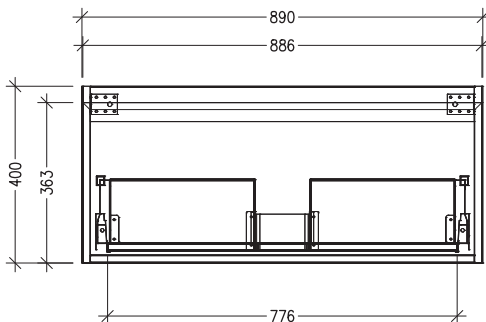

SPECIFICATION SHEET

900 Kolum Wall Hung Vanity (1 Drawer)

Newtech Code: 10505

Features

- 1 Drawer
- Soft close Hettich drawer runners
- Drawers with handle or negative detail
- Made of Oak Veener on Birch Ply
- Internal Carcass Option
Matte White - Standard
Anthracite - Upgrade cost applies
- Dimensions: H420 x W900 x D465

Technical Details

TOP VIEW

FRONT VIEW

SIDE VIEW

Note: Drawings shown are for negative detail cabinets, for handle cabinets please refer to page 2.

SPECIFICATION SHEET

900 Kolum Wall Hung Vanity (1 Drawer) with cosmetic drawers

Newtech Code: COSLR,COSL,COSR

Technical Details

TOP VIEW

FRONT VIEW

SIDE VIEW

Note: Drawings shown are for COSLR. When COSL or COSR is selected please ignore the opposite cosmetic drawer in the drawings as the opposite side would be a full depth drawer.