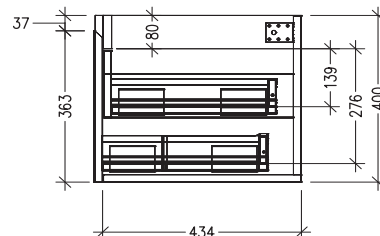

SPECIFICATION SHEET

900 Kolum Wall Hung Vanity (1 Drawer)

Newtech Code: 10505

Features

- 1 Drawer
- Soft close Hettich drawer runners
- Drawers with handle or negative detail
- Made of Oak Veener on Birch Ply
- Internal Carcass Option
Matte White - Standard
Anthracite - Upgrade cost applies
- Dimensions: H420 x W900 x D465

Technical Details

TOP VIEW

FRONT VIEW

SIDE VIEW

Note: Drawings shown are for negative detail cabinets, for handle cabinets please refer to page 2.

SPECIFICATION SHEET

900 Kolum Wall Hung Vanity (1 Drawer) with cosmetic drawers

Newtech Code: COSLR,COSL,COSR

Technical Details

TOP VIEW

FRONT VIEW

SIDE VIEW

Note: Drawings shown are for COSLR. When COSL or COSR is selected please ignore the opposite cosmetic drawer in the drawings as the opposite side would be a full depth drawer.