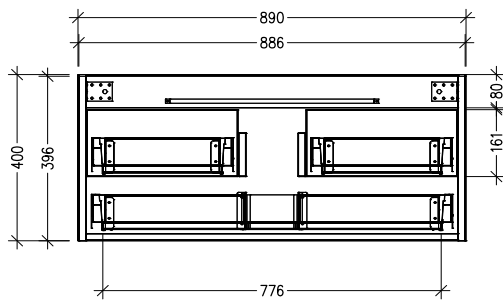

SPECIFICATION SHEET

900 Kolum Wall Hung Vanity (1 Drawer)

Newtech Code: 10505

Features

- 1 Drawer
- Soft close Hettich drawer runners
- Drawers with handle or negative detail
- Made of Oak Veener on Birch Ply
- Internal Carcass Option
Matte White - Standard
Anthracite - Upgrade cost applies
- Dimensions: H420 x W900 x D465

Technical Details

TOP VIEW

FRONT VIEW

SIDE VIEW

Note: Drawings shown are for negative detail cabinets, for handle cabinets please refer to page 2.

SPECIFICATION SHEET

900 Kolum Wall Hung Vanity (1 Drawer) with cosmetic drawers

Newtech Code: COSLR,COSL,COSR

Technical Details

TOP VIEW

FRONT VIEW

SIDE VIEW

Note: Drawings shown are for COSLR. When COSL or COSR is selected please ignore the opposite cosmetic drawer in the drawings as the opposite side would be a full depth drawer.