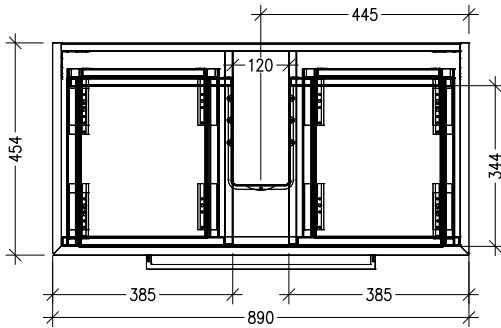

SPECIFICATION SHEET

900 Kolum Wall Hung Vanity (1 Drawer)

Newtech Code: 10505

Features

- 1 Drawer
- Soft close Hettich drawer runners
- Drawers with handle or negative detail
- Made of Oak Veener on Birch Ply
- Internal Carcass Option
Matte White - Standard
Anthracite - Upgrade cost applies
- Dimensions: H420 x W900 x D465

Technical Details

TOP VIEW

FRONT VIEW

SIDE VIEW

Note: Drawings shown are for negative detail cabinets, for handle cabinets please refer to page 2.

SPECIFICATION SHEET

900 Kolum Wall Hung Vanity (1 Drawer) with cosmetic drawers

Newtech Code: COSLR,COSL,COSR

Technical Details

TOP VIEW

FRONT VIEW

SIDE VIEW

Note: Drawings shown are for COSLR. When COSL or COSR is selected please ignore the opposite cosmetic drawer in the drawings as the opposite side would be a full depth drawer.