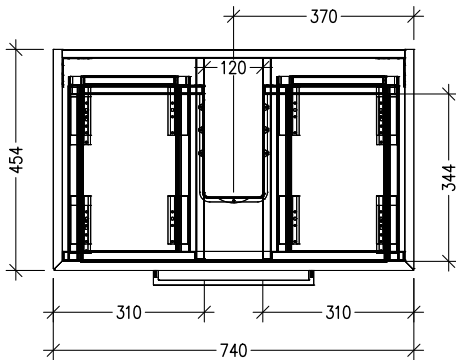

SPECIFICATION SHEET

750 Kolum Wall Hung Vanity (1 Drawer)

Newtech Code: 10503

Features

- 1 Drawer
- Soft close Hettich drawer runners
- Drawers with handle or negative detail
- Made of Oak Veener on Birch Ply
- Internal Carcass Option
Matte White - Standard
Anthracite - Upgrade cost applies
- Dimensions: H420 x W750 x D465

Technical Details

TOP VIEW

FRONT VIEW

SIDE VIEW

Note: Drawings shown are for negative detail cabinets, for handle cabinets please refer to page 2.

SPECIFICATION SHEET

750 Kolum Wall Hung Vanity (1 Drawer) with cosmetic drawers

Newtech Code: COSLR,COSL,COSR

Technical Details

TOP VIEW

Note: Drawings shown are for COSLR. When COSL or COSR is selected please ignore the opposite cosmetic drawer in the drawings as the opposite side would be a full depth drawer.

FRONT VIEW

SIDE VIEW