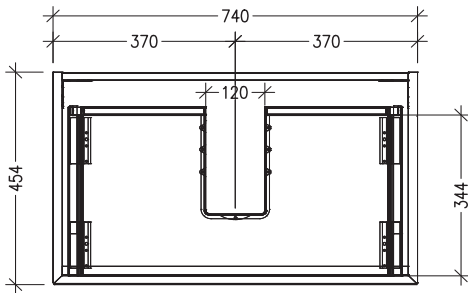

SPECIFICATION SHEET

750 Kolum Wall Hung Vanity (1 Drawer)

Newtech Code: 10503

Features

- 1 Drawer
- Soft close Hettich drawer runners
- Drawers with handle or negative detail
- Made of Oak Veener on Birch Ply
- Internal Carcass Option
Matte White - Standard
Anthracite - Upgrade cost applies
- Dimensions: H420 x W750 x D465

Technical Details

TOP VIEW

FRONT VIEW

SIDE VIEW

Note: Drawings shown are for negative detail cabinets, for handle cabinets please refer to page 2.

SPECIFICATION SHEET

750 Kolum Wall Hung Vanity (1 Drawer) with cosmetic drawers

Newtech Code: COSLR,COSL,COSR

Technical Details

TOP VIEW

Note: Drawings shown are for COSLR. When COSL or COSR is selected please ignore the opposite cosmetic drawer in the drawings as the opposite side would be a full depth drawer.