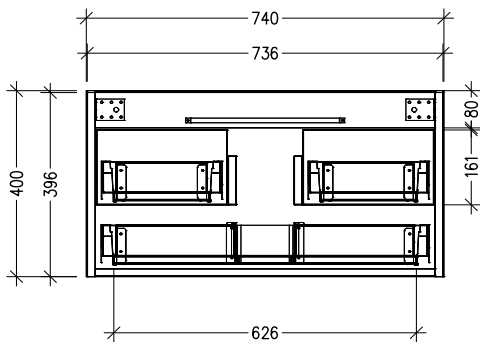

SPECIFICATION SHEET

750 Kolum Wall Hung Vanity (1 Drawer)

Newtech Code: 10503

Features

- 1 Drawer
- Soft close Hettich drawer runners
- Drawers with handle or negative detail
- Made of Oak Veener on Birch Ply
- Internal Carcass Option
Matte White - Standard
Anthracite - Upgrade cost applies
- Dimensions: H420 x W750 x D465

Technical Details

TOP VIEW

FRONT VIEW

SIDE VIEW

Note: Drawings shown are for negative detail cabinets, for handle cabinets please refer to page 2.

SPECIFICATION SHEET

750 Kolum Wall Hung Vanity (1 Drawer) with cosmetic drawers

Newtech Code: COSLR,COSL,COSR

Technical Details

TOP VIEW

Note: Drawings shown are for COSLR. When COSL or COSR is selected please ignore the opposite cosmetic drawer in the drawings as the opposite side would be a full depth drawer.

FRONT VIEW

SIDE VIEW