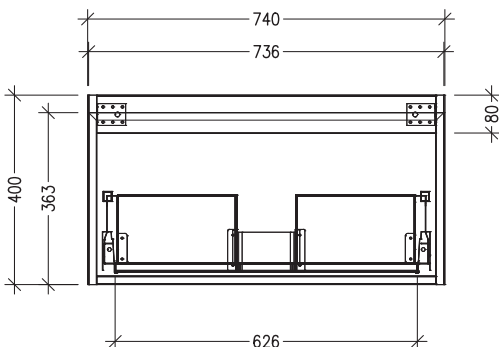

SPECIFICATION SHEET

750 Kolum Wall Hung Vanity (1 Drawer)

Newtech Code: 10503

Features

- 1 Drawer
- Soft close Hettich drawer runners
- Drawers with handle or negative detail
- Made of Oak Veener on Birch Ply
- Internal Carcass Option
Matte White - Standard
Anthracite - Upgrade cost applies
- Dimensions: H420 x W750 x D465

Technical Details

TOP VIEW

FRONT VIEW

SIDE VIEW

Note: Drawings shown are for negative detail cabinets, for handle cabinets please refer to page 2.

SPECIFICATION SHEET

750 Kolum Wall Hung Vanity (1 Drawer) with cosmetic drawers

Newtech Code: COSLR,COSL,COSR

Technical Details

TOP VIEW

Note: Drawings shown are for COSLR. When COSL or COSR is selected please ignore the opposite cosmetic drawer in the drawings as the opposite side would be a full depth drawer.