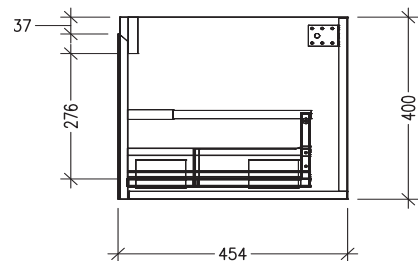

SPECIFICATION SHEET

750 Kolum Wall Hung Vanity (1 Drawer)

Newtech Code: 10503

Features

- 1 Drawer
- Soft close Hettich drawer runners
- Drawers with handle or negative detail
- Made of Oak Veener on Birch Ply
- Internal Carcass Option
Matte White - Standard
Anthracite - Upgrade cost applies
- Dimensions: H420 x W750 x D465

Technical Details

TOP VIEW

FRONT VIEW

SIDE VIEW

Note: Drawings shown are for negative detail cabinets, for handle cabinets please refer to page 2.

SPECIFICATION SHEET

750 Kolum Wall Hung Vanity (1 Drawer) with cosmetic drawers

Newtech Code: COSLR,COSL,COSR

Technical Details

TOP VIEW

Note: Drawings shown are for COSLR. When COSL or COSR is selected please ignore the opposite cosmetic drawer in the drawings as the opposite side would be a full depth drawer.