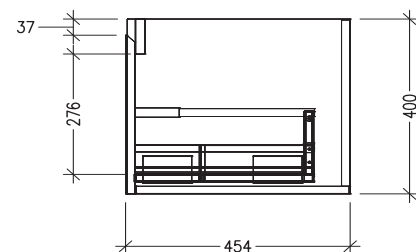

### Features

- 1 Drawer
- Soft close Hettich drawer runners
- Drawers with handle or negative detail
- Made of Oak Veener on Birch Ply
- Internal Carcass Option  
Matte White - Standard  
Anthracite - Upgrade cost applies
- Dimensions: H420 x W600 x D465

### Technical Details

TOP VIEW

FRONT VIEW

SIDE VIEW

Note: Drawings shown are for negative detail cabinets. When handle option is selected the drawer height will be 396mm.