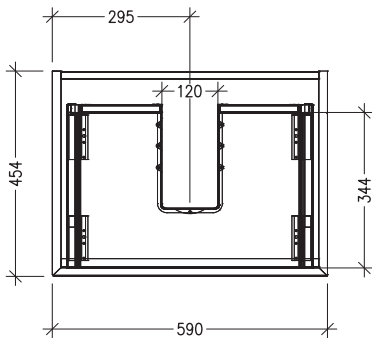

### Features

- 1 Drawer
- Soft close Hettich drawer runners
- Drawers with handle or negative detail
- Made of Oak Veener on Birch Ply
- Internal Carcass Option  
Matte White - Standard  
Anthracite - Upgrade cost applies
- Dimensions: H420 x W600 x D465

### Technical Details

TOP VIEW

FRONT VIEW

SIDE VIEW

Note: Drawings shown are for negative detail cabinets. When handle option is selected the drawer height will be 396mm.