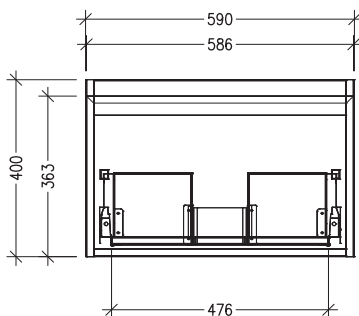

### Features

- 1 Drawer
- Soft close Hettich drawer runners
- Drawers with handle or negative detail
- Made of Oak Veener on Birch Ply
- Internal Carcass Option  
Matte White - Standard  
Anthracite - Upgrade cost applies
- Dimensions: H420 x W600 x D465

### Technical Details

TOP VIEW

FRONT VIEW

SIDE VIEW

Note: Drawings shown are for negative detail cabinets. When handle option is selected the drawer height will be 396mm.