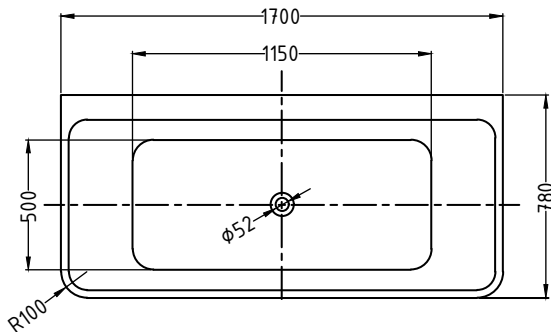

SPECIFICATION SHEET

Indus 1700 Bath

Newtech Code: INDW

Features

- Capacity: 285 Litres
- Colour Options : INDW(White)
INDBW(Black Exterior)
- Made from easy to clean sanitary grade acrylic
- Fibreglass laminate reinforced for optimum strength
- Adjustable feet for levelling
- Requires a 40mm waste (not included)
[See products 2280, 2202]
- Top fix bath waste & low profile bath trap is recommended
[See product 2204]
- Dimensions: L1700 X W780 X D590

Technical Details

Note: All measurements shown are in millimetres. Sizes are nominal.

TOP VIEW

BOTTOM VIEW

FRONT VIEW

SIDE VIEW