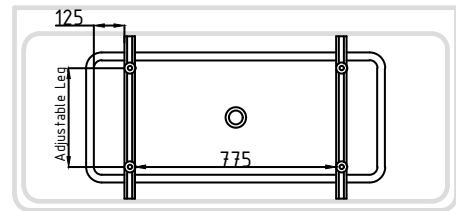

SPECIFICATION SHEET

Indus 1700 Bath

Newtech Code: INDW

Features

- Capacity: 285 Litres
- Colour Options : INDW(White)
INDBW(Black Exterior)
- Made from easy to clean sanitary grade acrylic
- Fibreglass laminate reinforced for optimum strength
- Adjustable feet for levelling
- Requires a 40mm waste (not included)
[See products 2280, 2202]
- Top fix bath waste & low profile bath trap is recommended
[See product 2204]
- Dimensions: L1700 X W780 X D590

Technical Details

Note: All measurements shown are in millimetres. Sizes are nominal.

TOP VIEW

BOTTOM VIEW

FRONT VIEW

SIDE VIEW