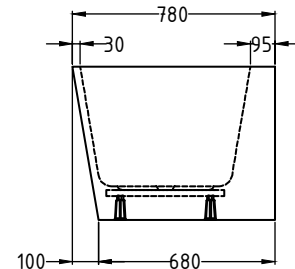

SPECIFICATION SHEET

Indus 1700 Bath

Newtech Code: INDW

Features

- Capacity: 285 Litres
- Colour Options : INDW(White)
INDBW(Black Exterior)
- Made from easy to clean sanitary grade acrylic
- Fibreglass laminate reinforced for optimum strength
- Adjustable feet for levelling
- Requires a 40mm waste (not included)
[See products 2280, 2202]
- Top fix bath waste & low profile bath trap is recommended
[See product 2204]
- Dimensions: L1700 X W780 X D590

Technical Details

Note: All measurements shown are in millimetres. Sizes are nominal.

TOP VIEW

BOTTOM VIEW

FRONT VIEW

SIDE VIEW