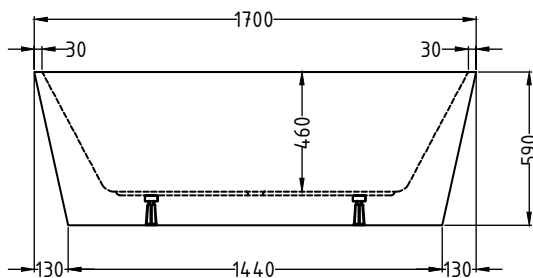

SPECIFICATION SHEET

Indus 1700 Bath

Newtech Code: INDW

Features

- Capacity: 285 Litres
- Colour Options : INDW(White)
INDBW(Black Exterior)
- Made from easy to clean sanitary grade acrylic
- Fibreglass laminate reinforced for optimum strength
- Adjustable feet for levelling
- Requires a 40mm waste (not included)
[See products 2280, 2202]
- Top fix bath waste & low profile bath trap is recommended
[See product 2204]
- Dimensions: L1700 X W780 X D590

Technical Details

Note: All measurements shown are in millimetres. Sizes are nominal.

TOP VIEW

BOTTOM VIEW

FRONT VIEW

SIDE VIEW