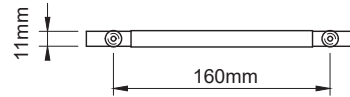

Indi Handle Length 200mm

Hole-to-Hole 160mm