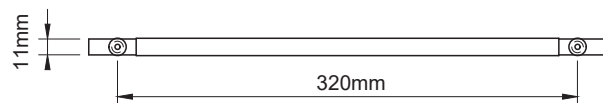

Indi Handle Length 360mm

Hole-to-Hole 320mm