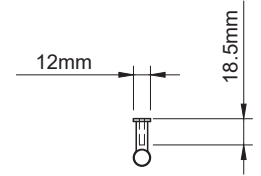

### Indi Handle Length 136mm

Hole-to-Hole 96mm

### Indi Handle Length 200mm

Hole-to-Hole 160mm

### Indi Handle Length 360mm

Hole-to-Hole 320mm

### Indi Handle Length 520mm

Hole-to-Hole 480mm