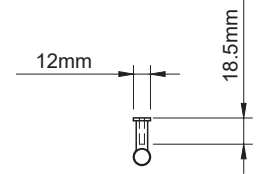

### Indi Handle Length 136mm

Hole-to-Hole 96mm

### Indi Handle Length 200mm

Hole-to-Hole 160mm

### Indi Handle Length 296mm

Hole-to-Hole 256mm

### Indi Handle Length 360mm

Hole-to-Hole 320mm