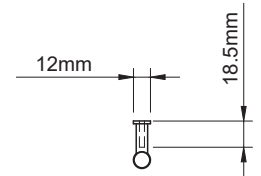

### Indi Handle Length 200mm

Hole-to-Hole 160mm

### Indi Handle Length 296mm

Hole-to-Hole 256mm

### Indi Handle Length 360mm

Hole-to-Hole 320mm

### Indi Handle Length 520mm

Hole-to-Hole 480mm