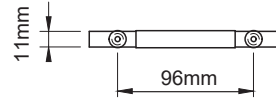

### Indi Handle Length 136mm

Hole-to-Hole 96mm

### Indi Handle Length 296mm

Hole-to-Hole 256mm

### Indi Handle Length 360mm

Hole-to-Hole 320mm

### Indi Handle Length 520mm

Hole-to-Hole 480mm