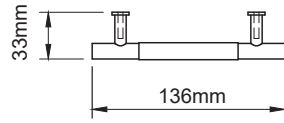

### Indi Handle Length 136mm

Hole-to-Hole 96mm

### Indi Handle Length 200mm

Hole-to-Hole 160mm

### Indi Handle Length 296mm

Hole-to-Hole 256mm

### Indi Handle Length 360mm

Hole-to-Hole 320mm