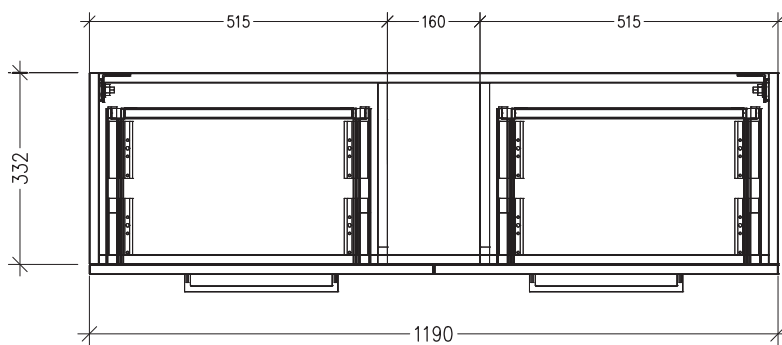

SPECIFICATION SHEET

Harrow Slim Luxe 1200 2-Drawer Single Basin Wall Hung Vanity

Newtech Code: 5254

Features

- 2-Drawer Wall Hung Vanity with Slab Top
- Single Basin
- Full Extension Soft Close Drawers with Handle - *Handle upgrade options available*
- 20mm Slab Top - *Slab Top options available*
- Dimensions: H420 x W1200 x D350

*Note : Vessel Basin are purchased separately.
See www.newtech.co.nz for the full range of basin, colour and handle options.*

Technical Details

Note: All measurements shown are in millimetres. Sizes are nominal.

TOP VIEW

FRONT VIEW

SIDE VIEW