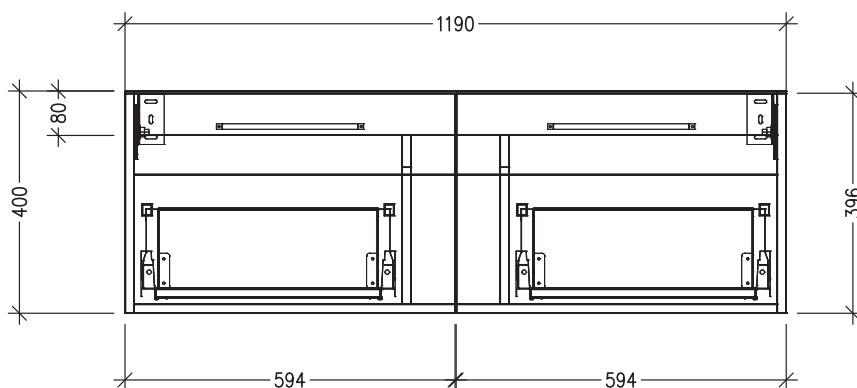

SPECIFICATION SHEET

Harrow Slim Luxe 1200 2-Drawer Single Basin Wall Hung Vanity

Newtech Code: 5254

Features

- 2-Drawer Wall Hung Vanity with Slab Top
- Single Basin
- Full Extension Soft Close Drawers with Handle - *Handle upgrade options available*
- 20mm Slab Top - *Slab Top options available*
- Dimensions: H420 x W1200 x D350

*Note : Vessel Basin are purchased separately.
See www.newtech.co.nz for the full range of basin, colour and handle options.*

Technical Details

Note: All measurements shown are in millimetres. Sizes are nominal.

TOP VIEW

FRONT VIEW

SIDE VIEW