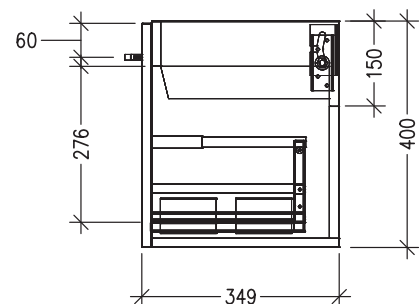

SPECIFICATION SHEET

Harrow Slim Luxe 1200 2-Drawer Single Basin Wall Hung Vanity

Newtech Code: 5254

Features

- 2-Drawer Wall Hung Vanity with Slab Top
- Single Basin
- Full Extension Soft Close Drawers with Handle - *Handle upgrade options available*
- 20mm Slab Top - *Slab Top options available*
- Dimensions: H420 x W1200 x D350

*Note : Vessel Basin are purchased separately.
See www.newtech.co.nz for the full range of basin, colour and handle options.*

Technical Details

Note: All measurements shown are in millimetres. Sizes are nominal.

TOP VIEW

FRONT VIEW

SIDE VIEW