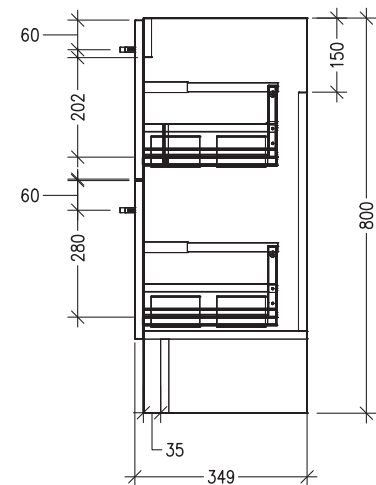

SPECIFICATION SHEET

Harrow Slim 750 2-Drawer Floor standing Vanity

Newtech Code: 5682

Features

- 2-Drawer Floor standing Vanity with Inset Basin
- StoneCast 50mm Basin
- Full Extension Soft Close Drawers with Handle - *Handle upgrade options available*
- Dimensions: H820 x W750 x D350

See www.newtech.co.nz for the full range of basin, colour and handle options.

Technical Details

Note: All measurements shown are in millimetres. Sizes are nominal.

TOP VIEW

FRONT VIEW

SIDE VIEW