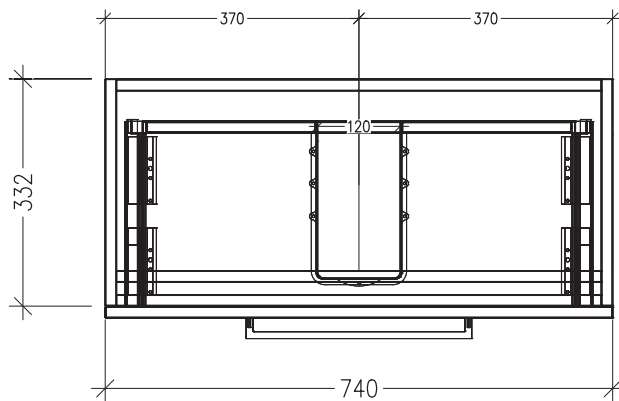

SPECIFICATION SHEET

Harrow Slim 750 2-Drawer Floor standing Vanity

Newtech Code: 5682

Features

- 2-Drawer Floor standing Vanity with Inset Basin
- StoneCast 50mm Basin
- Full Extension Soft Close Drawers with Handle - *Handle upgrade options available*
- Dimensions: H820 x W750 x D350

See www.newtech.co.nz for the full range of basin, colour and handle options.

Technical Details

Note: All measurements shown are in millimetres. Sizes are nominal.

TOP VIEW

FRONT VIEW

SIDE VIEW