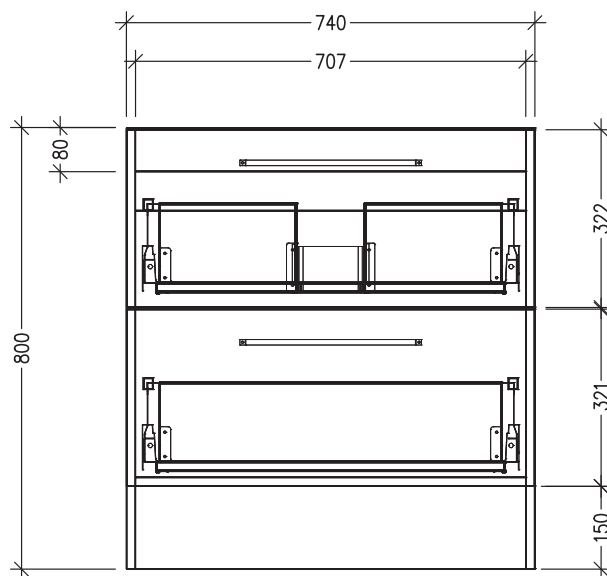

SPECIFICATION SHEET

Harrow Slim 750 2-Drawer Floor standing Vanity

Newtech Code: 5682

Features

- 2-Drawer Floor standing Vanity with Inset Basin
- StoneCast 50mm Basin
- Full Extension Soft Close Drawers with Handle - *Handle upgrade options available*
- Dimensions: H820 x W750 x D350

See www.newtech.co.nz for the full range of basin, colour and handle options.

Technical Details

Note: All measurements shown are in millimetres. Sizes are nominal.

TOP VIEW

FRONT VIEW

SIDE VIEW