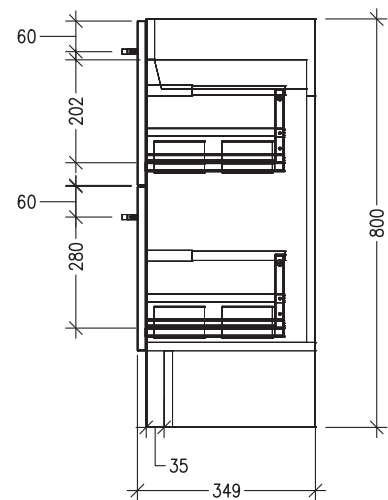

SPECIFICATION SHEET

Harrow Slim 1200 4-Drawer Single Basin Floor standing Vanity

Newtech Code: 5694

Features

- 4-Drawer Floor standing Vanity with Inset Basin
- StoneCast 50mm Basin
- Full Extension Soft Close Drawers with Handle - *Handle upgrade options available*
- Dimensions: H820 x W1200 x D350

See www.newtech.co.nz for the full range of basin, colour and handle options.

Technical Details

Note: All measurements shown are in millimetres. Sizes are nominal.

TOP VIEW

FRONT VIEW

SIDE VIEW