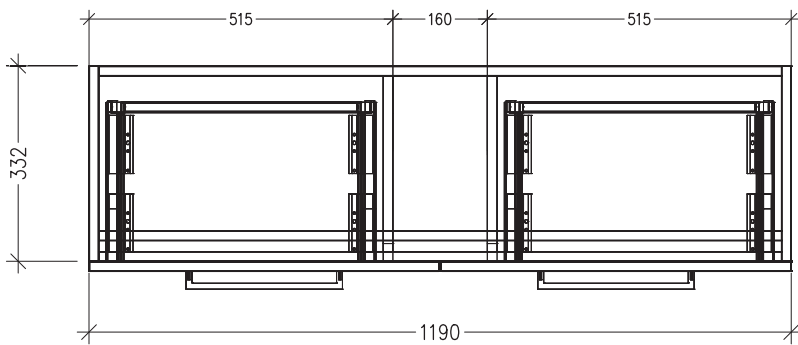

SPECIFICATION SHEET

Harrow Slim 1200 4-Drawer Single Basin Floor standing Vanity

Newtech Code: 5694

Features

- 4-Drawer Floor standing Vanity with Inset Basin
- StoneCast 50mm Basin
- Full Extension Soft Close Drawers with Handle - *Handle upgrade options available*
- Dimensions: H820 x W1200 x D350

See www.newtech.co.nz for the full range of basin, colour and handle options.

Technical Details

Note: All measurements shown are in millimetres. Sizes are nominal.

TOP VIEW

FRONT VIEW

SIDE VIEW