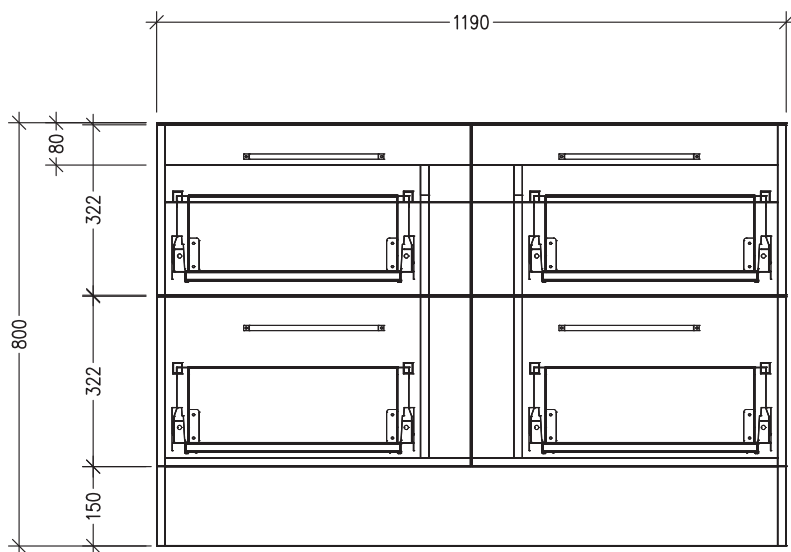

SPECIFICATION SHEET

Harrow Slim 1200 4-Drawer Single Basin Floor standing Vanity

Newtech Code: 5694

Features

- 4-Drawer Floor standing Vanity with Inset Basin
- StoneCast 50mm Basin
- Full Extension Soft Close Drawers with Handle - *Handle upgrade options available*
- Dimensions: H820 x W1200 x D350

See www.newtech.co.nz for the full range of basin, colour and handle options.

Technical Details

Note: All measurements shown are in millimetres. Sizes are nominal.

TOP VIEW

FRONT VIEW

SIDE VIEW