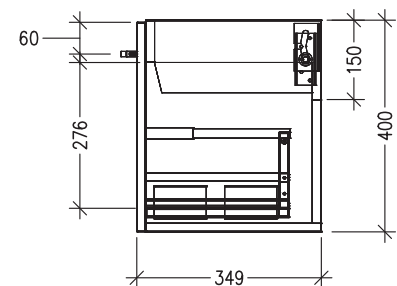

### Features

- 2-Drawer Wall Hung Vanity with Inset Basin
- StoneCast 50mm Basin
- Full Extension Soft Close Drawers with Handle - *Handle upgrade options available*
- Dimensions: H420 x W1200 x D350

See [www.newtech.co.nz](http://www.newtech.co.nz) for the full range of basin, colour and handle options.

### Technical Details

Note: All measurements shown are in millimetres. Sizes are nominal.

TOP VIEW

FRONT VIEW

SIDE VIEW