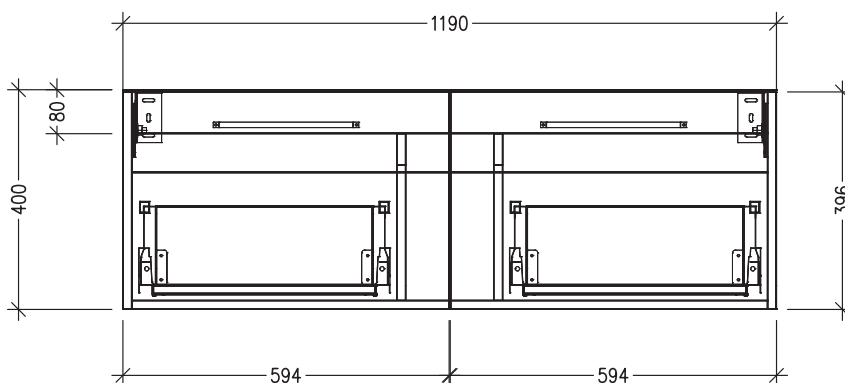

### Features

- 2-Drawer Wall Hung Vanity with Inset Basin
- StoneCast 50mm Basin
- Full Extension Soft Close Drawers with Handle - *Handle upgrade options available*
- Dimensions: H420 x W1200 x D350

See [www.newtech.co.nz](http://www.newtech.co.nz) for the full range of basin, colour and handle options.

### Technical Details

Note: All measurements shown are in millimetres. Sizes are nominal.

TOP VIEW

FRONT VIEW

SIDE VIEW