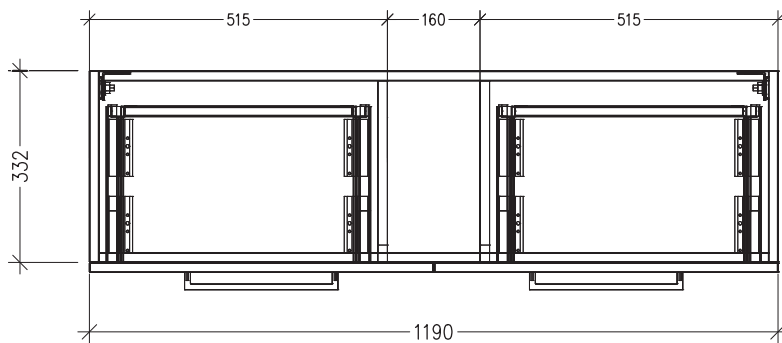

## Harrow Slim 1200 2-Drawer Single Basin Wall Hung Vanity

Newtech Code: 5232

### Features

- 2-Drawer Wall Hung Vanity with Inset Basin
- StoneCast 50mm Basin
- Full Extension Soft Close Drawers with Handle - *Handle upgrade options available*
- Dimensions: H420 x W1200 x D350

See [www.newtech.co.nz](http://www.newtech.co.nz) for the full range of basin, colour and handle options.

### Technical Details

Note: All measurements shown are in millimetres. Sizes are nominal.

TOP VIEW

FRONT VIEW

SIDE VIEW