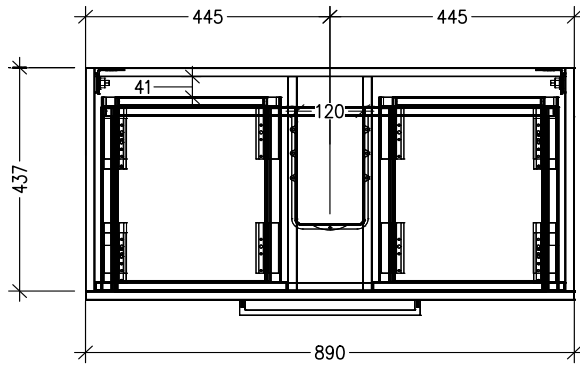

SPECIFICATION SHEET

Harrow Luxe 900 2-Drawer Wall Hung Vanity

Newtech Code: 4442

Features

- 2-Drawer Wall Hung Vanity with Slab Top
- Single Basin
- Full Extension Soft Close Drawers with Handle - *Handle upgrade options available*
- 20mm Slab Top - *Slab Top options available*
- Dimensions: H670 x W900 x D465

*Note: Vessel basins are purchased separately.
See www.newtech.co.nz for the full range of basin, colour and handle options.*

Technical Details

Note: All measurements shown are in millimetres. Sizes are nominal.

TOP VIEW

FRONT VIEW

SIDE VIEW

SPECIFICATION SHEET

Harrow Luxe 900 2-Drawer Wall Hung Vanity with cosmetic drawers

Newtech Code: COSLR,COSL,COSR

Technical Details

TOP VIEW

Note: Drawings shown are for COSLR. When COSL or COSR is selected please ignore the opposite cosmetic drawer in the drawings as the opposite side would be a full depth drawer.

FRONT VIEW

SIDE VIEW