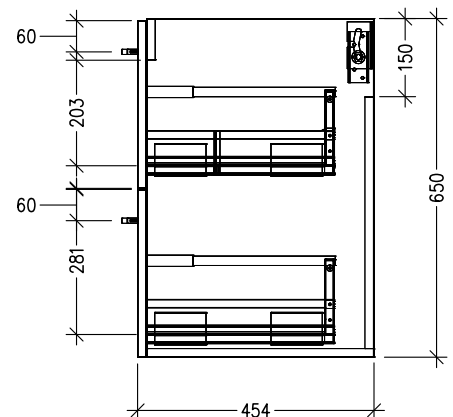

SPECIFICATION SHEET

Harrow Luxe 900 2-Drawer Wall Hung Vanity

Newtech Code: 4442

Features

- 2-Drawer Wall Hung Vanity with Slab Top
- Single Basin
- Full Extension Soft Close Drawers with Handle - *Handle upgrade options available*
- 20mm Slab Top - *Slab Top options available*
- Dimensions: H670 x W900 x D465

*Note: Vessel basins are purchased separately.
See www.newtech.co.nz for the full range of basin, colour and handle options.*

Technical Details

Note: All measurements shown are in millimetres. Sizes are nominal.

TOP VIEW

FRONT VIEW

SIDE VIEW

SPECIFICATION SHEET

Harrow Luxe 900 2-Drawer Wall Hung Vanity with cosmetic drawers

Newtech Code: COSLR,COSL,COSR

Technical Details

TOP VIEW

Note: Drawings shown are for COSLR. When COSL or COSR is selected please ignore the opposite cosmetic drawer in the drawings as the opposite side would be a full depth drawer.

FRONT VIEW

SIDE VIEW