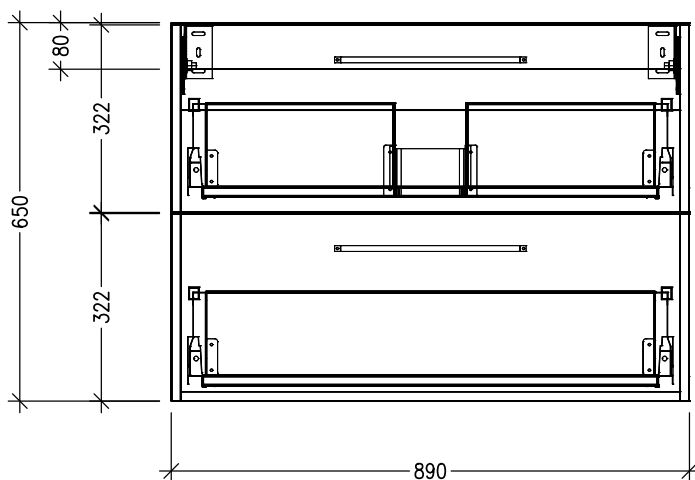

SPECIFICATION SHEET

Harrow Luxe 900 2-Drawer Wall Hung Vanity

Newtech Code: 4442

Features

- 2-Drawer Wall Hung Vanity with Slab Top
- Single Basin
- Full Extension Soft Close Drawers with Handle - *Handle upgrade options available*
- 20mm Slab Top - *Slab Top options available*
- Dimensions: H670 x W900 x D465

*Note: Vessel basins are purchased separately.
See www.newtech.co.nz for the full range of basin, colour and handle options.*

Technical Details

Note: All measurements shown are in millimetres. Sizes are nominal.

TOP VIEW

FRONT VIEW

SIDE VIEW

SPECIFICATION SHEET

Harrow Luxe 900 2-Drawer Wall Hung Vanity with cosmetic drawers

Newtech Code: COSLR,COSL,COSR

Technical Details

TOP VIEW

Note: Drawings shown are for COSLR. When COSL or COSR is selected please ignore the opposite cosmetic drawer in the drawings as the opposite side would be a full depth drawer.

FRONT VIEW

SIDE VIEW