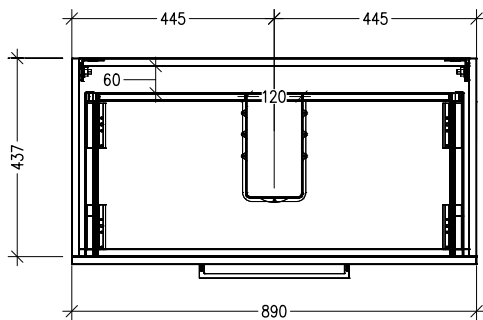

SPECIFICATION SHEET

Harrow Luxe 900 2-Drawer Wall Hung Vanity

Newtech Code: 4442

Features

- 2-Drawer Wall Hung Vanity with Slab Top
- Single Basin
- Full Extension Soft Close Drawers with Handle - *Handle upgrade options available*
- 20mm Slab Top - *Slab Top options available*
- Dimensions: H670 x W900 x D465

*Note: Vessel basins are purchased separately.
See www.newtech.co.nz for the full range of basin, colour and handle options.*

Technical Details

Note: All measurements shown are in millimetres. Sizes are nominal.

TOP VIEW

FRONT VIEW

SIDE VIEW

SPECIFICATION SHEET

Harrow Luxe 900 2-Drawer Wall Hung Vanity with cosmetic drawers

Newtech Code: COSLR,COSL,COSR

Technical Details

TOP VIEW

Note: Drawings shown are for COSLR. When COSL or COSR is selected please ignore the opposite cosmetic drawer in the drawings as the opposite side would be a full depth drawer.

FRONT VIEW

SIDE VIEW