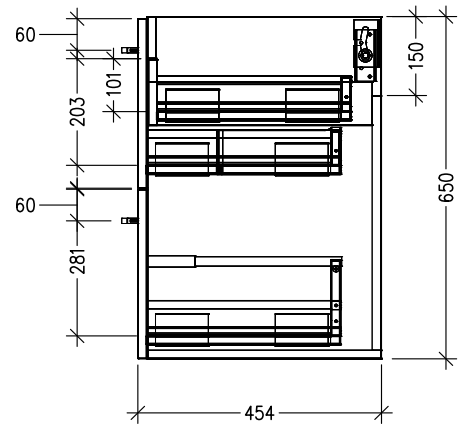

SPECIFICATION SHEET

Harrow Luxe 900 2-Drawer Wall Hung Vanity

Newtech Code: 4442

Features

- 2-Drawer Wall Hung Vanity with Slab Top
- Single Basin
- Full Extension Soft Close Drawers with Handle - *Handle upgrade options available*
- 20mm Slab Top - *Slab Top options available*
- Dimensions: H670 x W900 x D465

*Note: Vessel basins are purchased separately.
See www.newtech.co.nz for the full range of basin, colour and handle options.*

Technical Details

Note: All measurements shown are in millimetres. Sizes are nominal.

TOP VIEW

FRONT VIEW

SIDE VIEW

SPECIFICATION SHEET

Harrow Luxe 900 2-Drawer Wall Hung Vanity with cosmetic drawers

Newtech Code: COSLR,COSL,COSR

Technical Details

TOP VIEW

Note: Drawings shown are for COSLR. When COSL or COSR is selected please ignore the opposite cosmetic drawer in the drawings as the opposite side would be a full depth drawer.

FRONT VIEW

SIDE VIEW