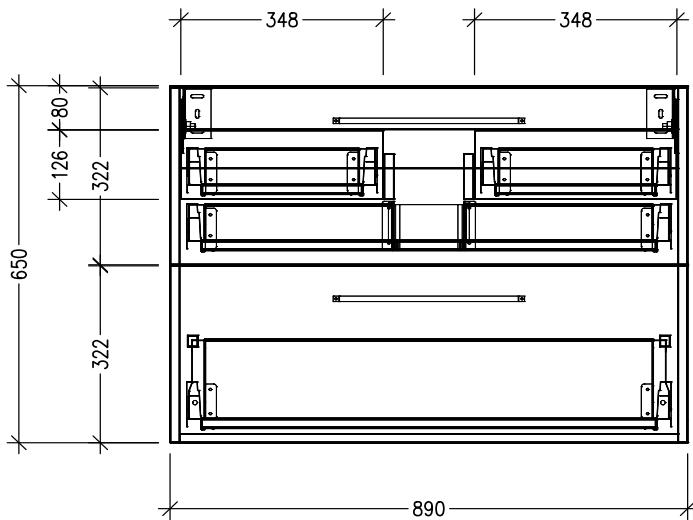

SPECIFICATION SHEET

Harrow Luxe 900 2-Drawer Wall Hung Vanity

Newtech Code: 4442

Features

- 2-Drawer Wall Hung Vanity with Slab Top
- Single Basin
- Full Extension Soft Close Drawers with Handle - *Handle upgrade options available*
- 20mm Slab Top - *Slab Top options available*
- Dimensions: H670 x W900 x D465

*Note: Vessel basins are purchased separately.
See www.newtech.co.nz for the full range of basin, colour and handle options.*

Technical Details

Note: All measurements shown are in millimetres. Sizes are nominal.

TOP VIEW

FRONT VIEW

SIDE VIEW

SPECIFICATION SHEET

Harrow Luxe 900 2-Drawer Wall Hung Vanity with cosmetic drawers

Newtech Code: COSLR,COSL,COSR

Technical Details

TOP VIEW

Note: Drawings shown are for COSLR. When COSL or COSR is selected please ignore the opposite cosmetic drawer in the drawings as the opposite side would be a full depth drawer.

FRONT VIEW

SIDE VIEW