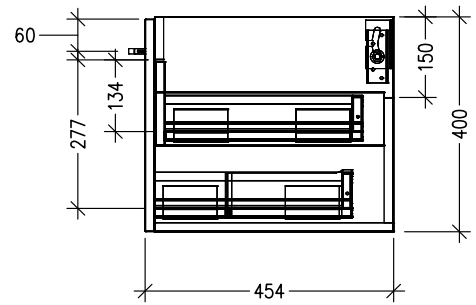

### Technical Details

Note: All measurements shown are in millimetres. Sizes are nominal.

TOP VIEW

FRONT VIEW

SIDE VIEW

## Harrow Luxe 900 1-Drawer Wall Hung Vanity with cosmetic drawers

Newtech Code: COSLR,COSL,COSR

### Technical Details

TOP VIEW

FRONT VIEW

SIDE VIEW

Note: Drawings shown are for COSLR. When COSL or COSR is selected please ignore the opposite cosmetic drawer in the drawings as the opposite side would be a full depth drawer.