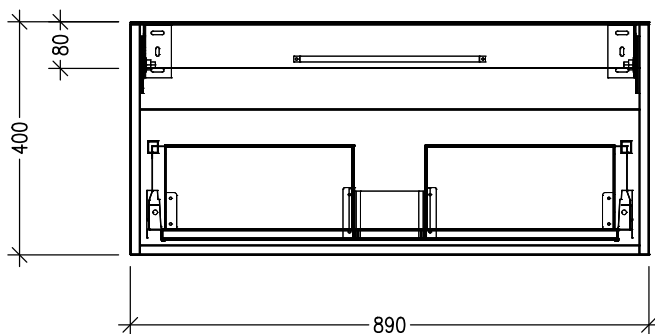

### Features

- 1-Drawer Wall Hung Vanity with Slab Top
- Single Basin
- Full Extension Soft Close Drawers with Handle - *Handle upgrade options available*
- 20mm Slab Top - *Slab Top options available*
- Dimensions: H420 x W900 x D465

### Technical Details

Note: All measurements shown are in millimetres. Sizes are nominal.

TOP VIEW

FRONT VIEW

SIDE VIEW