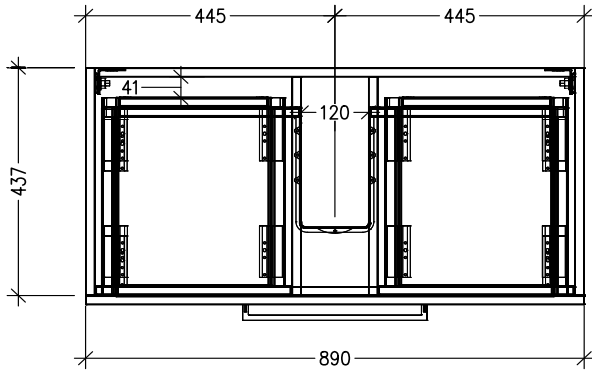

SPECIFICATION SHEET

Harrow Luxe 900 1-Drawer Wall Hung Vanity with cosmetic drawers

Newtech Code: COSLR,COSL,COSR

Technical Details

TOP VIEW