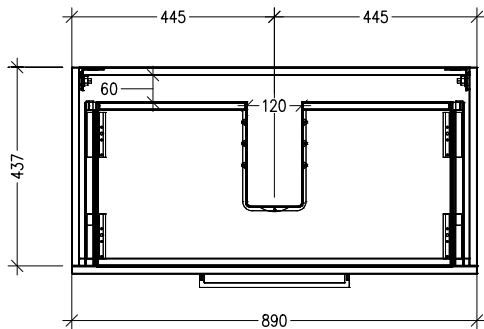

### Features

- 1-Drawer Wall Hung Vanity with Slab Top
- Single Basin
- Full Extension Soft Close Drawers with Handle - *Handle upgrade options available*
- 20mm Slab Top - *Slab Top options available*
- Dimensions: H420 x W900 x D465

### Technical Details

Note: All measurements shown are in millimetres. Sizes are nominal.

TOP VIEW

FRONT VIEW

SIDE VIEW