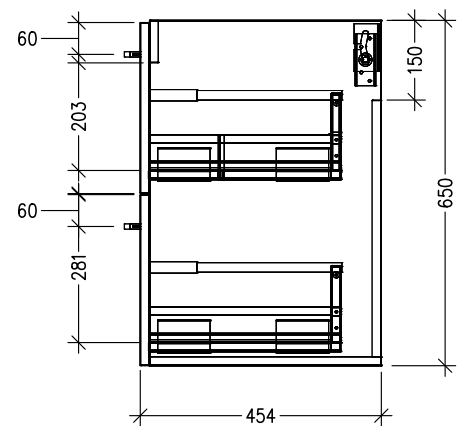

SPECIFICATION SHEET

Harrow Luxe 750 2-Drawer Wall Hung Vanity

Newtech Code: 4440

Features

- 2-Drawer Wall Hung Vanity with Slab Top
- Single Basin
- Full Extension Soft Close Drawers with Handle - *Handle upgrade options available*
- 20mm Slab Top - *Slab Top options available*
- Dimensions: H670 x W750 x D465

See www.newtech.co.nz for the full range of basin, colour and handle options.

Technical Details

Note: All measurements shown are in millimetres. Sizes are nominal.

TOP VIEW

FRONT VIEW

SIDE VIEW

SPECIFICATION SHEET

Harrow Luxe 750 2-Drawer Wall Hung Vanity with cosmetic drawers

Newtech Code: COSLR,COSL,COSR

Technical Details

TOP VIEW

FRONT VIEW

Note: Drawings shown are for COSLR. When COSL or COSR is selected please ignore the opposite cosmetic drawer in the drawings as the opposite side would be a full depth drawer.

SIDE VIEW