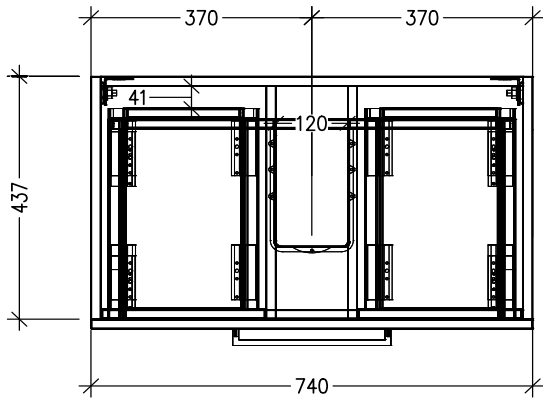

SPECIFICATION SHEET

Harrow Luxe 750 2-Drawer Wall Hung Vanity

Newtech Code: 4440

Features

- 2-Drawer Wall Hung Vanity with Slab Top
- Single Basin
- Full Extension Soft Close Drawers with Handle - *Handle upgrade options available*
- 20mm Slab Top - *Slab Top options available*
- Dimensions: H670 x W750 x D465

See www.newtech.co.nz for the full range of basin, colour and handle options.

Technical Details

Note: All measurements shown are in millimetres. Sizes are nominal.

TOP VIEW

FRONT VIEW

SIDE VIEW

SPECIFICATION SHEET

Harrow Luxe 750 2-Drawer Wall Hung Vanity with cosmetic drawers

Newtech Code: COSLR,COSL,COSR

Technical Details

TOP VIEW

FRONT VIEW

Note: Drawings shown are for COSLR. When COSL or COSR is selected please ignore the opposite cosmetic drawer in the drawings as the opposite side would be a full depth drawer.

SIDE VIEW