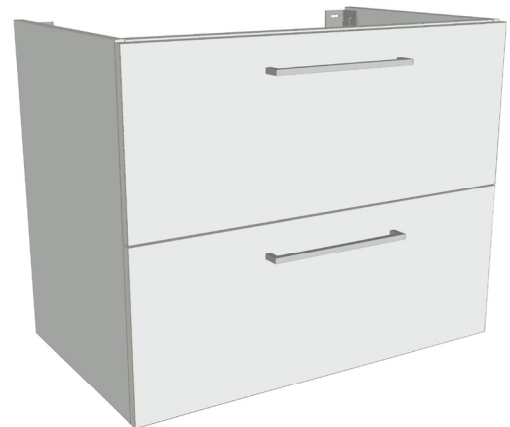

SPECIFICATION SHEET

Harrow Luxe 750 2-Drawer Wall Hung Vanity

Newtech Code: 4440

Features

- 2-Drawer Wall Hung Vanity with Slab Top
- Single Basin
- Full Extension Soft Close Drawers with Handle - *Handle upgrade options available*
- 20mm Slab Top - *Slab Top options available*
- Dimensions: H670 x W750 x D465

See www.newtech.co.nz for the full range of basin, colour and handle options.

Technical Details

Note: All measurements shown are in millimetres. Sizes are nominal.

TOP VIEW

FRONT VIEW

SIDE VIEW

SPECIFICATION SHEET

Harrow Luxe 750 2-Drawer Wall Hung Vanity with cosmetic drawers

Newtech Code: COSLR,COSL,COSR

Technical Details

TOP VIEW

FRONT VIEW

Note: Drawings shown are for COSLR. When COSL or COSR is selected please ignore the opposite cosmetic drawer in the drawings as the opposite side would be a full depth drawer.