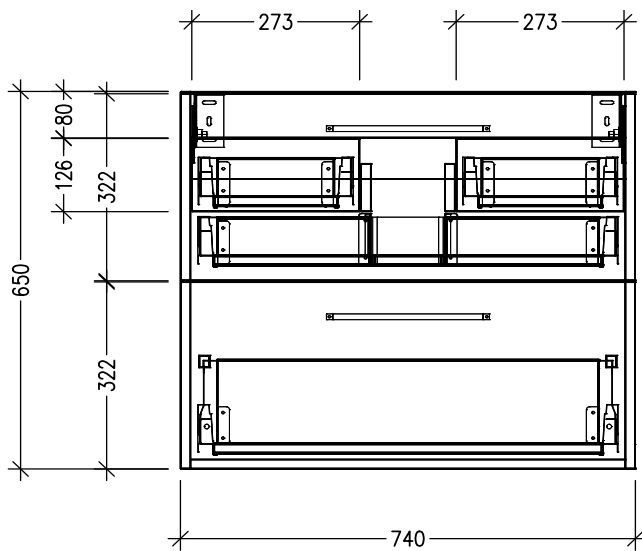

SPECIFICATION SHEET

Harrow Luxe 750 2-Drawer Wall Hung Vanity

Newtech Code: 4440

Features

- 2-Drawer Wall Hung Vanity with Slab Top
- Single Basin
- Full Extension Soft Close Drawers with Handle - *Handle upgrade options available*
- 20mm Slab Top - *Slab Top options available*
- Dimensions: H670 x W750 x D465

See www.newtech.co.nz for the full range of basin, colour and handle options.

Technical Details

Note: All measurements shown are in millimetres. Sizes are nominal.

TOP VIEW

FRONT VIEW

SIDE VIEW

SPECIFICATION SHEET

Harrow Luxe 750 2-Drawer Wall Hung Vanity with cosmetic drawers

Newtech Code: COSLR,COSL,COSR

Technical Details

TOP VIEW

FRONT VIEW

Note: Drawings shown are for COSLR. When COSL or COSR is selected please ignore the opposite cosmetic drawer in the drawings as the opposite side would be a full depth drawer.