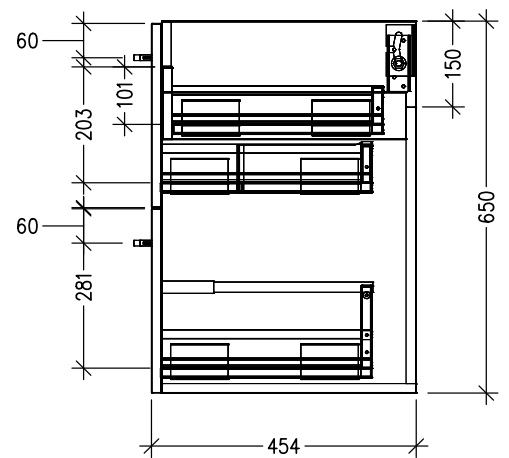

SPECIFICATION SHEET

Harrow Luxe 750 2-Drawer Wall Hung Vanity

Newtech Code: 4440

Features

- 2-Drawer Wall Hung Vanity with Slab Top
- Single Basin
- Full Extension Soft Close Drawers with Handle - *Handle upgrade options available*
- 20mm Slab Top - *Slab Top options available*
- Dimensions: H670 x W750 x D465

See www.newtech.co.nz for the full range of basin, colour and handle options.

Technical Details

Note: All measurements shown are in millimetres. Sizes are nominal.

TOP VIEW

FRONT VIEW

SIDE VIEW

SPECIFICATION SHEET

Harrow Luxe 750 2-Drawer Wall Hung Vanity with cosmetic drawers

Newtech Code: COSLR,COSL,COSR

Technical Details

TOP VIEW

FRONT VIEW

Note: Drawings shown are for COSLR. When COSL or COSR is selected please ignore the opposite cosmetic drawer in the drawings as the opposite side would be a full depth drawer.

SIDE VIEW