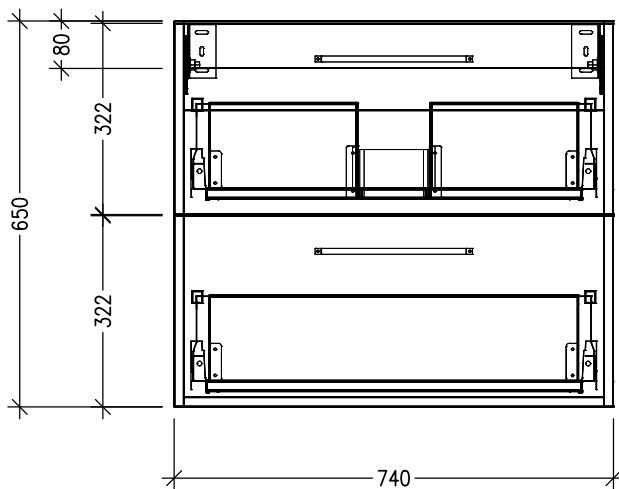

SPECIFICATION SHEET

Harrow Luxe 750 2-Drawer Wall Hung Vanity

Newtech Code: 4440

Features

- 2-Drawer Wall Hung Vanity with Slab Top
- Single Basin
- Full Extension Soft Close Drawers with Handle - *Handle upgrade options available*
- 20mm Slab Top - *Slab Top options available*
- Dimensions: H670 x W750 x D465

See www.newtech.co.nz for the full range of basin, colour and handle options.

Technical Details

Note: All measurements shown are in millimetres. Sizes are nominal.

TOP VIEW

FRONT VIEW

SIDE VIEW

SPECIFICATION SHEET

Harrow Luxe 750 2-Drawer Wall Hung Vanity with cosmetic drawers

Newtech Code: COSLR,COSL,COSR

Technical Details

TOP VIEW

FRONT VIEW

Note: Drawings shown are for COSLR. When COSL or COSR is selected please ignore the opposite cosmetic drawer in the drawings as the opposite side would be a full depth drawer.

SIDE VIEW