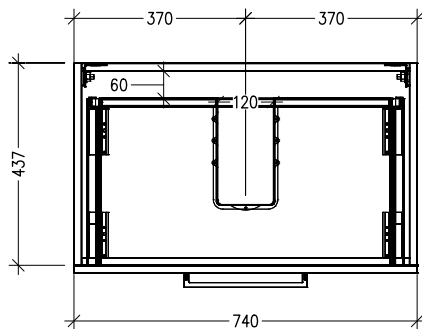

SPECIFICATION SHEET

Harrow Luxe 750 2-Drawer Wall Hung Vanity

Newtech Code: 4440

Features

- 2-Drawer Wall Hung Vanity with Slab Top
- Single Basin
- Full Extension Soft Close Drawers with Handle - *Handle upgrade options available*
- 20mm Slab Top - *Slab Top options available*
- Dimensions: H670 x W750 x D465

See www.newtech.co.nz for the full range of basin, colour and handle options.

Technical Details

Note: All measurements shown are in millimetres. Sizes are nominal.

TOP VIEW

FRONT VIEW

SIDE VIEW

SPECIFICATION SHEET

Harrow Luxe 750 2-Drawer Wall Hung Vanity with cosmetic drawers

Newtech Code: COSLR,COSL,COSR

Technical Details

TOP VIEW

FRONT VIEW

Note: Drawings shown are for COSLR. When COSL or COSR is selected please ignore the opposite cosmetic drawer in the drawings as the opposite side would be a full depth drawer.

SIDE VIEW