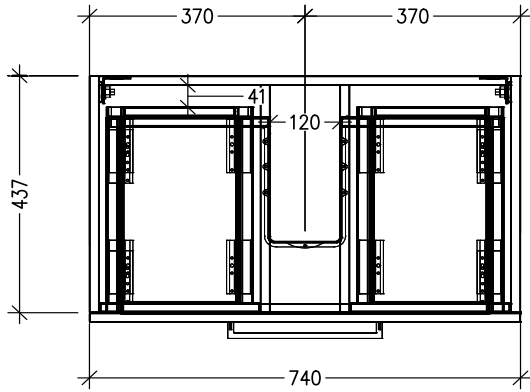

SPECIFICATION SHEET

Harrow Luxe 750 1-Drawer Wall Hung Vanity with cosmetic drawers

Newtech Code: COSLR,COSL,COSR

Technical Details

TOP VIEW

Note: Drawings shown are for COSLR. When COSL or COSR is selected please ignore the opposite cosmetic drawer in the drawings as the opposite side would be a full depth drawer.