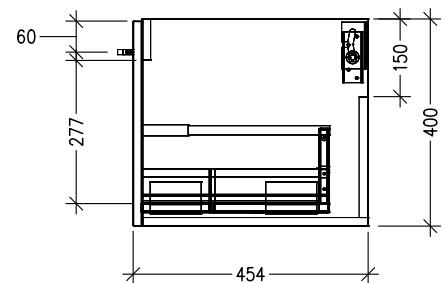

### Features

- 1-Drawer Wall Hung Vanity with Slab Top
- Single Basin
- Full Extension Soft Close Drawers with Handle - *Handle upgrade options available*
- 20mm Slab Top - *Slab Top options available*
- Dimensions: H420 x W750 x D465

### Technical Details

Note: All measurements shown are in millimetres. Sizes are nominal.