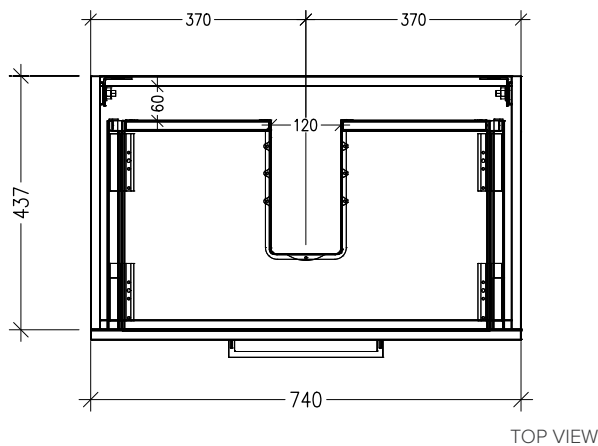

### Features

- 1-Drawer Wall Hung Vanity with Slab Top
- Single Basin
- Full Extension Soft Close Drawers with Handle - *Handle upgrade options available*
- 20mm Slab Top - *Slab Top options available*
- Dimensions: H420 x W750 x D465

### Technical Details

Note: All measurements shown are in millimetres. Sizes are nominal.