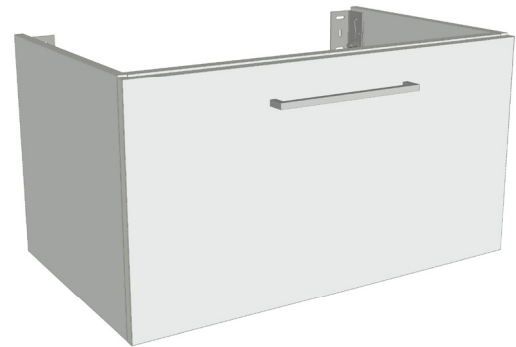

Technical Details

Note: All measurements shown are in millimetres. Sizes are nominal.