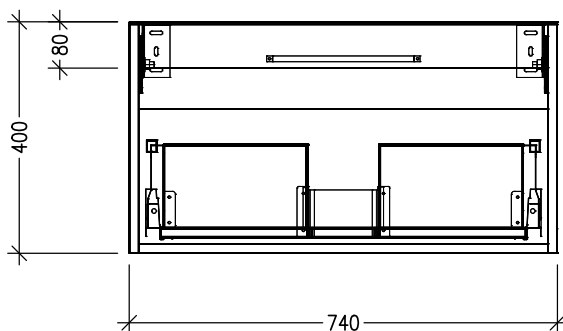

### Features

- 1-Drawer Wall Hung Vanity with Slab Top
- Single Basin
- Full Extension Soft Close Drawers with Handle - *Handle upgrade options available*
- 20mm Slab Top - *Slab Top options available*
- Dimensions: H420 x W750 x D465

### Technical Details

Note: All measurements shown are in millimetres. Sizes are nominal.