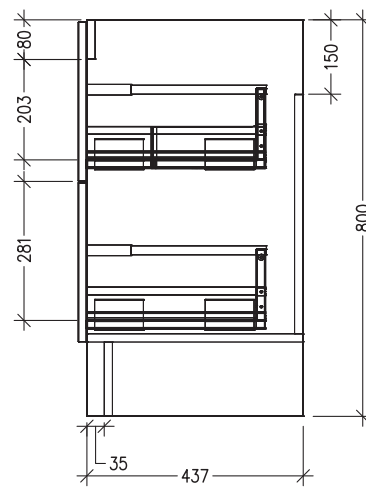

### Features

- 2-Drawer Floorstanding Vanity with Inset Basin
- Single Inset Basin
- Full Extension Soft Close Drawers with Handle - *Handle upgrade options available*
- Dimensions: H820 x W750 x D465

See [www.newtech.co.nz](http://www.newtech.co.nz) for the full range of basin, colour and extrusion options.

### Technical Details

Note: All measurements shown are in millimetres. Sizes are nominal.

TOP VIEW

FRONT VIEW

SIDE VIEW

### Technical Details

TOP VIEW

FRONT VIEW

SIDE VIEW

Note: Drawings shown are for COSLR. When COSL or COSR is selected please ignore the opposite cosmetic drawer in the drawings as the opposite side would be a full depth drawer.