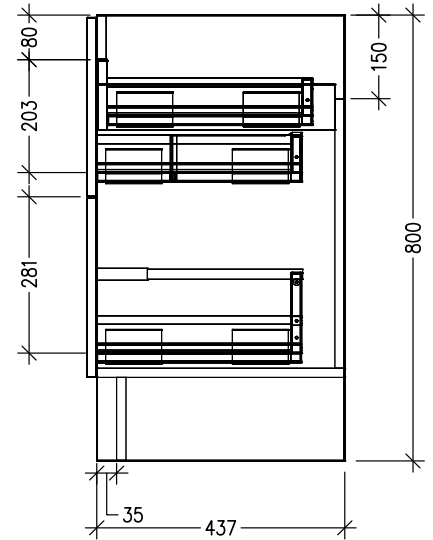

### Features

- 2-Drawer Floorstanding Vanity with Inset Basin
- Single Inset Basin
- Full Extension Soft Close Drawers with Handle - *Handle upgrade options available*
- Dimensions: H820 x W750 x D465

See [www.newtech.co.nz](http://www.newtech.co.nz) for the full range of basin, colour and extrusion options.

### Technical Details

Note: All measurements shown are in millimetres. Sizes are nominal.

TOP VIEW

FRONT VIEW

SIDE VIEW

## Harrow 750 2-Drawer Floorstanding Vanity with cosmetic drawers

Newtech Code: COSLR,COSL,COSR

### Technical Details

TOP VIEW

FRONT VIEW

SIDE VIEW

Note: Drawings shown are for COSLR. When COSL or COSR is selected please ignore the opposite cosmetic drawer in the drawings as the opposite side would be a full depth drawer.