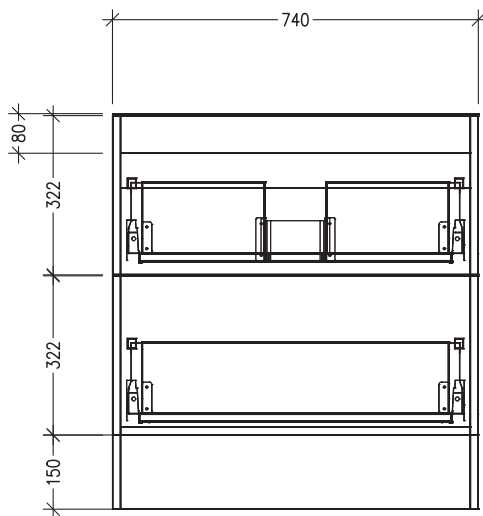

### Features

- 2-Drawer Floorstanding Vanity with Inset Basin
- Single Inset Basin
- Full Extension Soft Close Drawers with Handle - *Handle upgrade options available*
- Dimensions: H820 x W750 x D465

See [www.newtech.co.nz](http://www.newtech.co.nz) for the full range of basin, colour and extrusion options.

### Technical Details

Note: All measurements shown are in millimetres. Sizes are nominal.

TOP VIEW

FRONT VIEW

SIDE VIEW