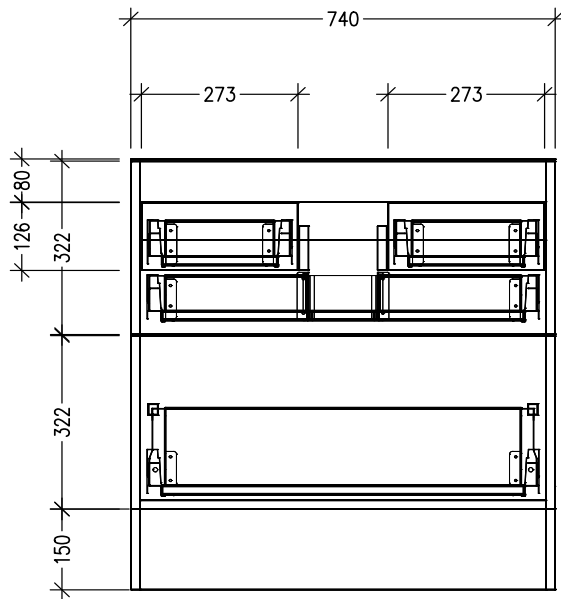

### Features

- 2-Drawer Floorstanding Vanity with Inset Basin
- Single Inset Basin
- Full Extension Soft Close Drawers with Handle - *Handle upgrade options available*
- Dimensions: H820 x W750 x D465

See [www.newtech.co.nz](http://www.newtech.co.nz) for the full range of basin, colour and extrusion options.

### Technical Details

Note: All measurements shown are in millimetres. Sizes are nominal.

TOP VIEW

FRONT VIEW

SIDE VIEW

### Technical Details

TOP VIEW

FRONT VIEW

SIDE VIEW

Note: Drawings shown are for COSLR. When COSL or COSR is selected please ignore the opposite cosmetic drawer in the drawings as the opposite side would be a full depth drawer.