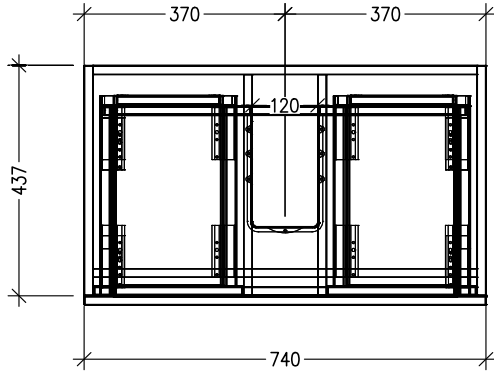

SPECIFICATION SHEET

Harrow 750 2-Drawer Floorstanding Vanity with cosmetic drawers

Newtech Code: COSLR,COSL,COSR

Technical Details