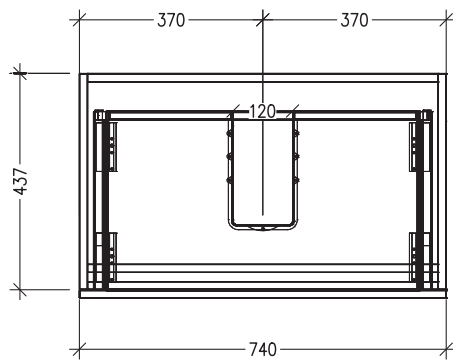

### Features

- 2-Drawer Floorstanding Vanity with Inset Basin
- Single Inset Basin
- Full Extension Soft Close Drawers with Handle - *Handle upgrade options available*
- Dimensions: H820 x W750 x D465

See [www.newtech.co.nz](http://www.newtech.co.nz) for the full range of basin, colour and extrusion options.

### Technical Details

Note: All measurements shown are in millimetres. Sizes are nominal.

TOP VIEW

FRONT VIEW

SIDE VIEW