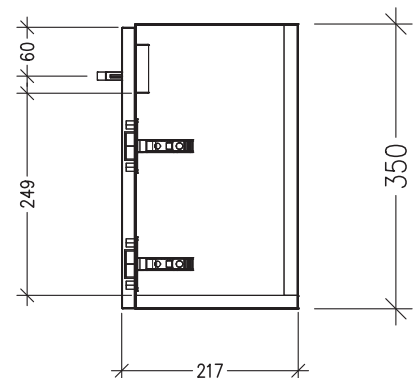

### Features

- 1-Door Wall Hung Vanity
- 50mm StoneCast Interchangeable Basin with Toilet Roll Holder or Towel Rail
- Soft Close Door with Handle
- Left Hinge
- Dimensions  
Cabinet: H350 x W392 x D218  
Basin: H50 x W550 x D225

### Technical Details

Note: All measurements shown are in millimetres. Sizes are nominal.

TOP VIEW

FRONT VIEW

SIDE VIEW

### Features

- 1-Door Wall Hung Vanity
- 50mm StoneCast Interchangeable Basin with Toilet Roll Holder or Towel Rail
- Soft Close Door with Handle
- Right Hinge
- Dimensions  
Cabinet: H350 x W392 x D218  
Basin: H50 x W550 x D225