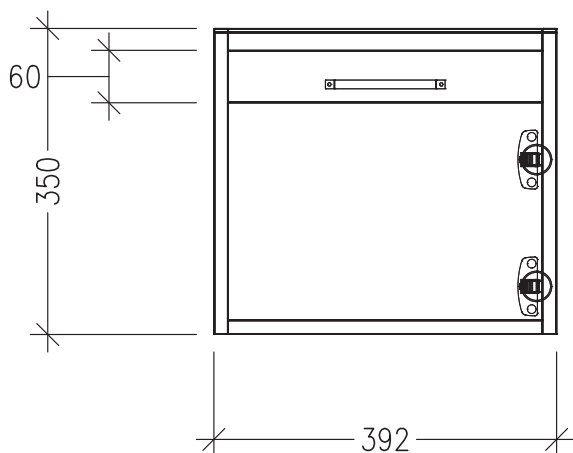

### Technical Details

Note: All measurements shown are in millimetres. Sizes are nominal.

TOP VIEW

FRONT VIEW

SIDE VIEW

### Features

- 1-Door Wall Hung Vanity
- 50mm StoneCast Interchangeable Basin with Toilet Roll Holder or Towel Rail
- Soft Close Door with Handle
- Right Hinge
- Dimensions  
Cabinet: H350 x W392 x D218  
Basin: H50 x W550 x D225