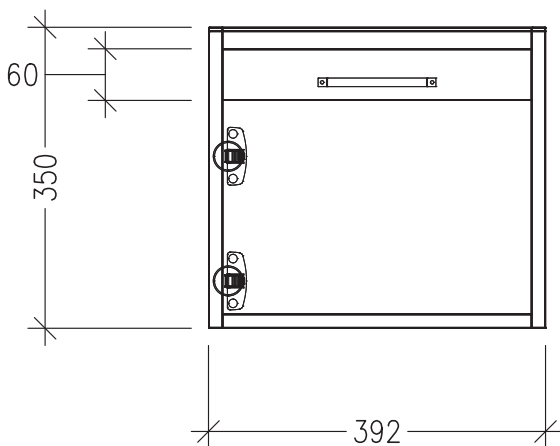

### Features

- 1-Door Wall Hung Vanity
- 50mm StoneCast Interchangeable Basin with Toilet Roll Holder or Towel Rail
- Soft Close Door with Handle
- Left Hinge
- Dimensions  
Cabinet: H350 x W392 x D218  
Basin: H50 x W550 x D225

### Technical Details

Note: All measurements shown are in millimetres. Sizes are nominal.

TOP VIEW

FRONT VIEW

SIDE VIEW

### Features

- 1-Door Wall Hung Vanity
- 50mm StoneCast Interchangeable Basin with Toilet Roll Holder or Towel Rail
- Soft Close Door with Handle
- Right Hinge
- Dimensions  
Cabinet: H350 x W392 x D218  
Basin: H50 x W550 x D225