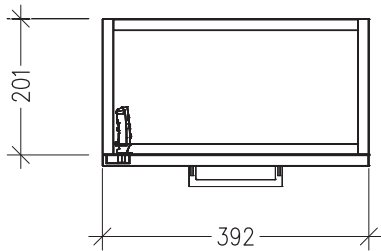

### Features

- 1-Door Wall Hung Vanity
- 50mm StoneCast Interchangeable Basin with Toilet Roll Holder or Towel Rail
- Soft Close Door with Handle
- Left Hinge
- Dimensions  
Cabinet: H350 x W392 x D218  
Basin: H50 x W550 x D225

### Technical Details

Note: All measurements shown are in millimetres. Sizes are nominal.

TOP VIEW

FRONT VIEW

SIDE VIEW

### Features

- 1-Door Wall Hung Vanity
- 50mm StoneCast Interchangeable Basin with Toilet Roll Holder or Towel Rail
- Soft Close Door with Handle
- Right Hinge
- Dimensions  
Cabinet: H350 x W392 x D218  
Basin: H50 x W550 x D225