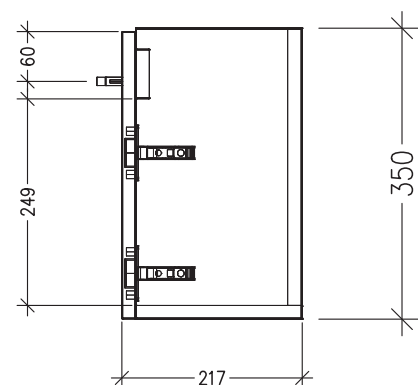

### Features

- 1-Door Wall Hung Vanity
- 50mm StoneCast Interchangeable Basin with Toilet Roll Holder or Towel Rail
- Soft Close Door with Handle
- Left Hinge
- Dimensions  
Cabinet: H350 x W392 x D218  
Basin: H50 x W550 x D225

### Technical Details

Note: All measurements shown are in millimetres. Sizes are nominal.

TOP VIEW

FRONT VIEW

SIDE VIEW

### Features

- 1-Door Wall Hung Vanity
- 50mm StoneCast Interchangeable Basin with Toilet Roll Holder or Towel Rail
- Soft Close Door with Handle
- Right Hinge
- Dimensions  
Cabinet: H350 x W392 x D218  
Basin: H50 x W550 x D225