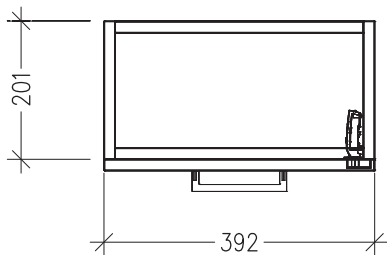

### Technical Details

Note: All measurements shown are in millimetres. Sizes are nominal.

TOP VIEW

FRONT VIEW

SIDE VIEW

### Features

- 1-Door Wall Hung Vanity
- 50mm StoneCast Interchangeable Basin with Toilet Roll Holder or Towel Rail
- Soft Close Door with Handle
- Right Hinge
- Dimensions  
Cabinet: H350 x W392 x D218  
Basin: H50 x W550 x D225