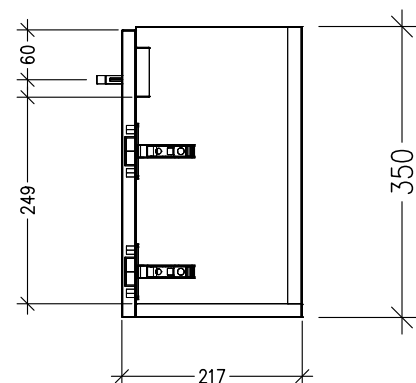

### Features

- 1-Door Wall Hung Vanity
- 50mm StoneCast Interchangeable Basin
- Soft Close Door with Handle
- Left Hinge
- Dimensions  
Cabinet: H350 x W392 x D218  
Basin: H50 x W400 x D225

See [www.newtech.co.nz](http://www.newtech.co.nz) for the full range of basin, colour and handle options.

### Technical Details

Note: All measurements shown are in millimetres. Sizes are nominal.

TOP VIEW

FRONT VIEW

SIDE VIEW

### Features

- 1-Door Wall Hung Vanity
- 50mm StoneCast Interchangeable Basin
- Soft Close Door with Handle
- Right Hinge
- Dimensions  
Cabinet: H350 x W392 x D218  
Basin: H50 x W400 x D225

See [www.newtech.co.nz](http://www.newtech.co.nz) for the full range of basin, colour and handle options.