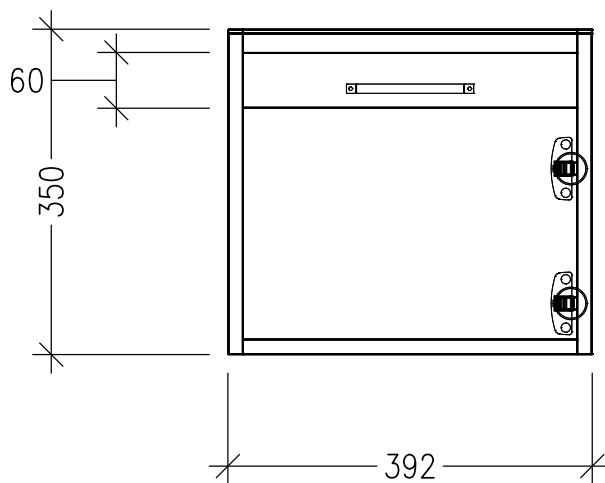

### Technical Details

Note: All measurements shown are in millimetres. Sizes are nominal.

TOP VIEW

FRONT VIEW

SIDE VIEW

### Features

- 1-Door Wall Hung Vanity
- 50mm StoneCast Interchangeable Basin
- Soft Close Door with Handle
- Right Hinge
- Dimensions  
Cabinet: H350 x W392 x D218  
Basin: H50 x W400 x D225

See [www.newtech.co.nz](http://www.newtech.co.nz) for the full range of basin, colour and handle options.