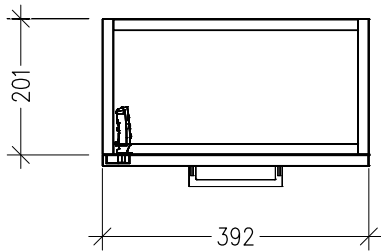

### Features

- 1-Door Wall Hung Vanity
- 50mm StoneCast Interchangeable Basin
- Soft Close Door with Handle
- Left Hinge
- Dimensions  
Cabinet: H350 x W392 x D218  
Basin: H50 x W400 x D225

See [www.newtech.co.nz](http://www.newtech.co.nz) for the full range of basin, colour and handle options.

### Technical Details

Note: All measurements shown are in millimetres. Sizes are nominal.

TOP VIEW

FRONT VIEW

SIDE VIEW

### Features

- 1-Door Wall Hung Vanity
- 50mm StoneCast Interchangeable Basin
- Soft Close Door with Handle
- Right Hinge
- Dimensions  
Cabinet: H350 x W392 x D218  
Basin: H50 x W400 x D225

See [www.newtech.co.nz](http://www.newtech.co.nz) for the full range of basin, colour and handle options.