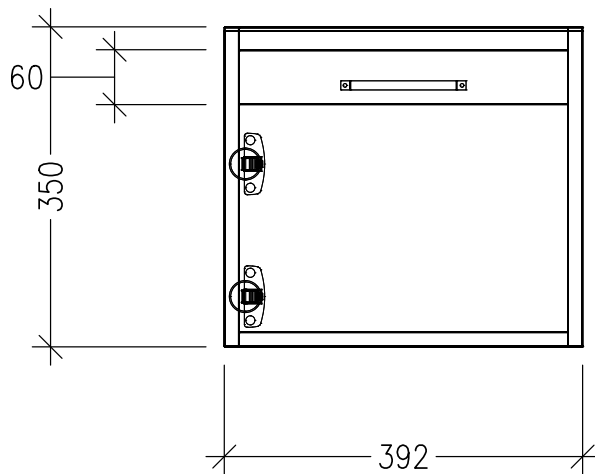

### Features

- 1-Door Wall Hung Vanity
- 50mm StoneCast Interchangeable Basin
- Soft Close Door with Handle
- Left Hinge
- Dimensions  
Cabinet: H350 x W392 x D218  
Basin: H50 x W400 x D225

See [www.newtech.co.nz](http://www.newtech.co.nz) for the full range of basin, colour and handle options.

### Technical Details

Note: All measurements shown are in millimetres. Sizes are nominal.

TOP VIEW

FRONT VIEW

SIDE VIEW

### Features

- 1-Door Wall Hung Vanity
- 50mm StoneCast Interchangeable Basin
- Soft Close Door with Handle
- Right Hinge
- Dimensions  
Cabinet: H350 x W392 x D218  
Basin: H50 x W400 x D225

See [www.newtech.co.nz](http://www.newtech.co.nz) for the full range of basin, colour and handle options.