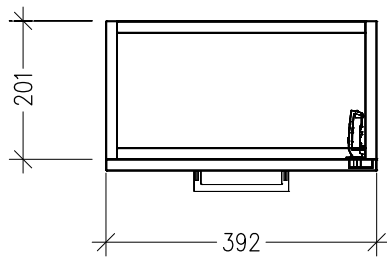

### Features

- 1-Door Wall Hung Vanity
- 50mm StoneCast Interchangeable Basin
- Soft Close Door with Handle
- Left Hinge
- Dimensions  
Cabinet: H350 x W392 x D218  
Basin: H50 x W400 x D225

See [www.newtech.co.nz](http://www.newtech.co.nz) for the full range of basin, colour and handle options.

### Technical Details

Note: All measurements shown are in millimetres. Sizes are nominal.

TOP VIEW

FRONT VIEW

SIDE VIEW

### Features

- 1-Door Wall Hung Vanity
- 50mm StoneCast Interchangeable Basin
- Soft Close Door with Handle
- Right Hinge
- Dimensions  
Cabinet: H350 x W392 x D218  
Basin: H50 x W400 x D225

See [www.newtech.co.nz](http://www.newtech.co.nz) for the full range of basin, colour and handle options.