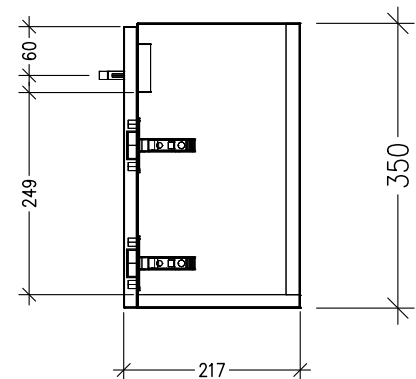

### Features

- 1-Door Wall Hung Vanity
- 50mm StoneCast Interchangeable Basin
- Soft Close Door with Handle
- Left Hinge
- Dimensions  
Cabinet: H350 x W392 x D218  
Basin: H50 x W400 x D225

See [www.newtech.co.nz](http://www.newtech.co.nz) for the full range of basin, colour and handle options.

### Technical Details

Note: All measurements shown are in millimetres. Sizes are nominal.

TOP VIEW

FRONT VIEW

SIDE VIEW

### Features

- 1-Door Wall Hung Vanity
- 50mm StoneCast Interchangeable Basin
- Soft Close Door with Handle
- Right Hinge
- Dimensions  
Cabinet: H350 x W392 x D218  
Basin: H50 x W400 x D225

See [www.newtech.co.nz](http://www.newtech.co.nz) for the full range of basin, colour and handle options.