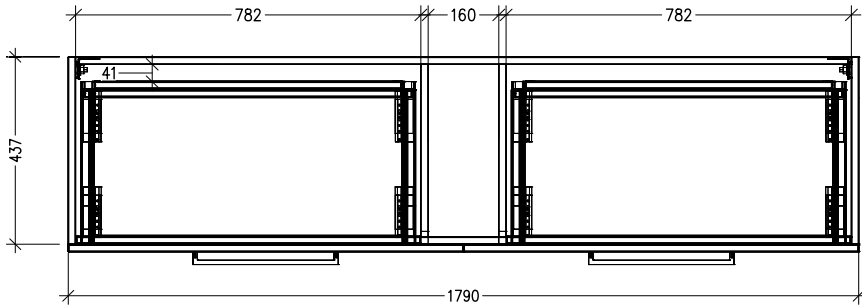

SPECIFICATION SHEET

Harrow 1800 4-Drawer Wall Hung Vanity

Code: 2454

Features

- 4-Drawer Wall Hung Vanity with Inset Basin
- Centre Basin Vanity
- Full Extension Soft Close Drawers with Handle - *Handle upgrade options available*
- Dimensions: H670 x W1800 x D465

See www.newtech.co.nz for the full range of basin, colour and extrusion options.

Technical Details

Note: All measurements shown are in millimetres. Sizes are nominal.

TOP VIEW

FRONT VIEW

SIDE VIEW

SPECIFICATION SHEET

Harrow 1800 4-Drawer Wall Hung Vanity with cosmetic drawers

Newtech Code: COSLR,COSL,COSR

Technical Details

TOP VIEW

Note: Drawings shown are for COSLR. When COSL or COSR is selected please ignore the opposite cosmetic drawer in the drawings as the opposite side would be a full depth drawer.

FRONT VIEW

SIDE VIEW