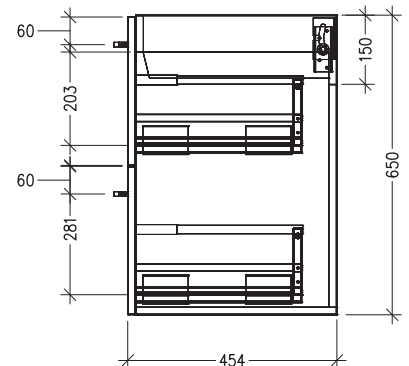

SPECIFICATION SHEET

Harrow 1800 4-Drawer Wall Hung Vanity

Code: 2454

Features

- 4-Drawer Wall Hung Vanity with Inset Basin
- Centre Basin Vanity
- Full Extension Soft Close Drawers with Handle - *Handle upgrade options available*
- Dimensions: H670 x W1800 x D465

See www.newtech.co.nz for the full range of basin, colour and extrusion options.

Technical Details

Note: All measurements shown are in millimetres. Sizes are nominal.

TOP VIEW

FRONT VIEW

SIDE VIEW

SPECIFICATION SHEET

Harrow 1800 4-Drawer Wall Hung Vanity with cosmetic drawers

Newtech Code: COSLR,COSL,COSR

Technical Details

TOP VIEW

Note: Drawings shown are for COSLR. When COSL or COSR is selected please ignore the opposite cosmetic drawer in the drawings as the opposite side would be a full depth drawer.

FRONT VIEW

SIDE VIEW