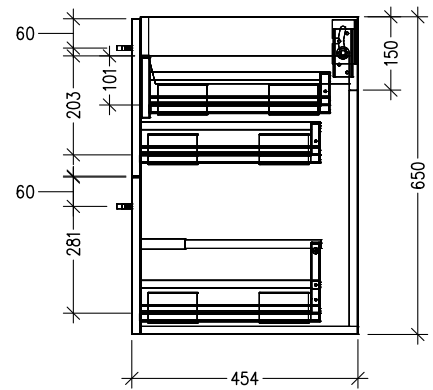

SPECIFICATION SHEET

Harrow 1800 4-Drawer Wall Hung Vanity

Code: 2454

Features

- 4-Drawer Wall Hung Vanity with Inset Basin
- Centre Basin Vanity
- Full Extension Soft Close Drawers with Handle - *Handle upgrade options available*
- Dimensions: H670 x W1800 x D465

See www.newtech.co.nz for the full range of basin, colour and extrusion options.

Technical Details

Note: All measurements shown are in millimetres. Sizes are nominal.

TOP VIEW

FRONT VIEW

SIDE VIEW

SPECIFICATION SHEET

Harrow 1800 4-Drawer Wall Hung Vanity with cosmetic drawers

Newtech Code: COSLR,COSL,COSR

Technical Details

TOP VIEW

Note: Drawings shown are for COSLR. When COSL or COSR is selected please ignore the opposite cosmetic drawer in the drawings as the opposite side would be a full depth drawer.

FRONT VIEW

SIDE VIEW