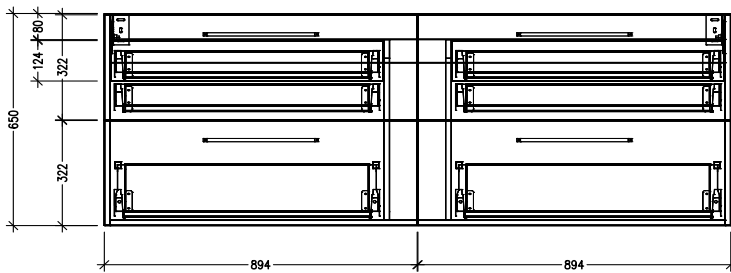

SPECIFICATION SHEET

Harrow 1800 4-Drawer Wall Hung Vanity

Code: 2454

Features

- 4-Drawer Wall Hung Vanity with Inset Basin
- Centre Basin Vanity
- Full Extension Soft Close Drawers with Handle - *Handle upgrade options available*
- Dimensions: H670 x W1800 x D465

See www.newtech.co.nz for the full range of basin, colour and extrusion options.

Technical Details

Note: All measurements shown are in millimetres. Sizes are nominal.

TOP VIEW

FRONT VIEW

SIDE VIEW

SPECIFICATION SHEET

Harrow 1800 4-Drawer Wall Hung Vanity with cosmetic drawers

Newtech Code: COSLR,COSL,COSR

Technical Details

TOP VIEW

Note: Drawings shown are for COSLR. When COSL or COSR is selected please ignore the opposite cosmetic drawer in the drawings as the opposite side would be a full depth drawer.

FRONT VIEW

SIDE VIEW