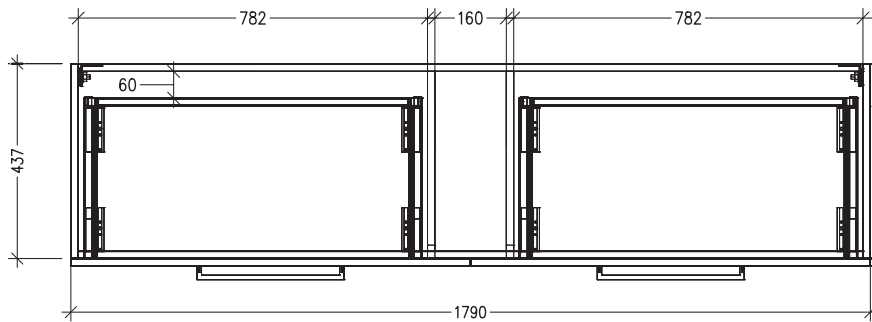

SPECIFICATION SHEET

Harrow 1800 4-Drawer Wall Hung Vanity

Code: 2454

Features

- 4-Drawer Wall Hung Vanity with Inset Basin
- Centre Basin Vanity
- Full Extension Soft Close Drawers with Handle - *Handle upgrade options available*
- Dimensions: H670 x W1800 x D465

See www.newtech.co.nz for the full range of basin, colour and extrusion options.

Technical Details

Note: All measurements shown are in millimetres. Sizes are nominal.

TOP VIEW

FRONT VIEW

SIDE VIEW

SPECIFICATION SHEET

Harrow 1800 4-Drawer Wall Hung Vanity with cosmetic drawers

Newtech Code: COSLR,COSL,COSR

Technical Details

TOP VIEW

Note: Drawings shown are for COSLR. When COSL or COSR is selected please ignore the opposite cosmetic drawer in the drawings as the opposite side would be a full depth drawer.

FRONT VIEW

SIDE VIEW