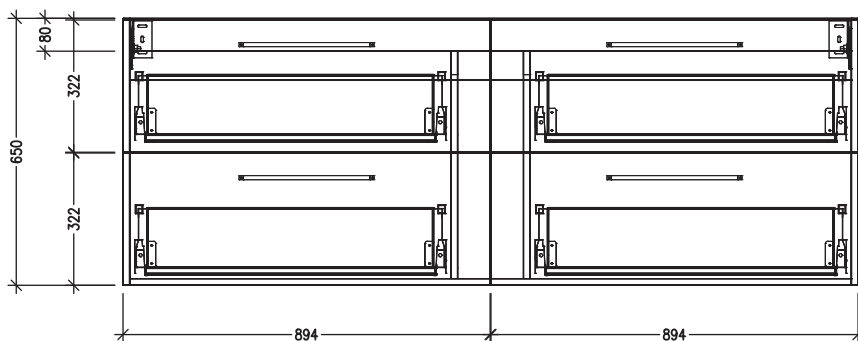

SPECIFICATION SHEET

Harrow 1800 4-Drawer Wall Hung Vanity

Code: 2454

Features

- 4-Drawer Wall Hung Vanity with Inset Basin
- Centre Basin Vanity
- Full Extension Soft Close Drawers with Handle - *Handle upgrade options available*
- Dimensions: H670 x W1800 x D465

See www.newtech.co.nz for the full range of basin, colour and extrusion options.

Technical Details

Note: All measurements shown are in millimetres. Sizes are nominal.

TOP VIEW

FRONT VIEW

SIDE VIEW

SPECIFICATION SHEET

Harrow 1800 4-Drawer Wall Hung Vanity with cosmetic drawers

Newtech Code: COSLR,COSL,COSR

Technical Details

TOP VIEW

Note: Drawings shown are for COSLR. When COSL or COSR is selected please ignore the opposite cosmetic drawer in the drawings as the opposite side would be a full depth drawer.