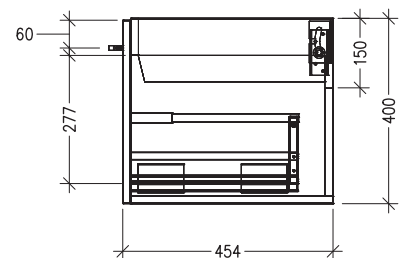

SPECIFICATION SHEET

Harrow 1800 2-Drawer Wall Hung Vanity

Code: 2446

Features

- 2-Drawer Wall Hung Vanity with Inset Basin
- Centre Basin Vanity
- Full Extension Soft Close Drawers with Handle - *Handle upgrade options available*
- Dimensions: H420 x W1800 x D465

See www.newtech.co.nz for the full range of basin, colour and extrusion options.

Technical Details

Note: All measurements shown are in millimetres. Sizes are nominal.

TOP VIEW

FRONT VIEW

SIDE VIEW

SPECIFICATION SHEET

Harrow 1800 2-Drawer Wall Hung Vanity with cosmetic drawers

Newtech Code: COSLR,COSL,COSR

Technical Details

TOP VIEW

Note: Drawings shown are for COSLR. When COSL or COSR is selected please ignore the opposite cosmetic drawer in the drawings as the opposite side would be a full depth drawer.

FRONT VIEW

SIDE VIEW