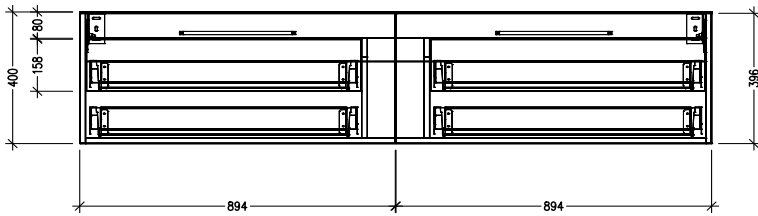

SPECIFICATION SHEET

Harrow 1800 2-Drawer Wall Hung Vanity

Code: 2446

Features

- 2-Drawer Wall Hung Vanity with Inset Basin
- Centre Basin Vanity
- Full Extension Soft Close Drawers with Handle - *Handle upgrade options available*
- Dimensions: H420 x W1800 x D465

See www.newtech.co.nz for the full range of basin, colour and extrusion options.

Technical Details

Note: All measurements shown are in millimetres. Sizes are nominal.

TOP VIEW

FRONT VIEW

SIDE VIEW

SPECIFICATION SHEET

Harrow 1800 2-Drawer Wall Hung Vanity with cosmetic drawers

Newtech Code: COSLR,COSL,COSR

Technical Details

TOP VIEW

Note: Drawings shown are for COSLR. When COSL or COSR is selected please ignore the opposite cosmetic drawer in the drawings as the opposite side would be a full depth drawer.

FRONT VIEW

SIDE VIEW