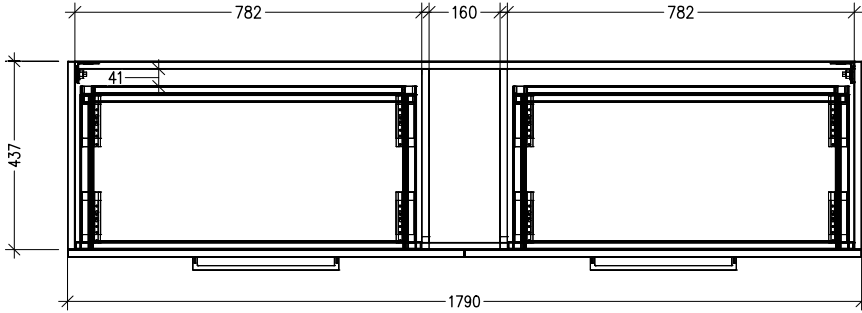

SPECIFICATION SHEET

Harrow 1800 2-Drawer Wall Hung Vanity

Code: 2446

Features

- 2-Drawer Wall Hung Vanity with Inset Basin
- Centre Basin Vanity
- Full Extension Soft Close Drawers with Handle - *Handle upgrade options available*
- Dimensions: H420 x W1800 x D465

See www.newtech.co.nz for the full range of basin, colour and extrusion options.

Technical Details

Note: All measurements shown are in millimetres. Sizes are nominal.

TOP VIEW

FRONT VIEW

SIDE VIEW

SPECIFICATION SHEET

Harrow 1800 2-Drawer Wall Hung Vanity with cosmetic drawers

Newtech Code: COSLR,COSL,COSR

Technical Details

TOP VIEW

Note: Drawings shown are for COSLR. When COSL or COSR is selected please ignore the opposite cosmetic drawer in the drawings as the opposite side would be a full depth drawer.

FRONT VIEW

SIDE VIEW