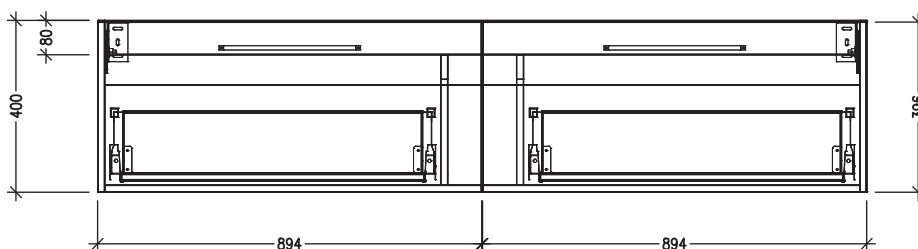

SPECIFICATION SHEET

Harrow 1800 2-Drawer Wall Hung Vanity

Code: 2446

Features

- 2-Drawer Wall Hung Vanity with Inset Basin
- Centre Basin Vanity
- Full Extension Soft Close Drawers with Handle - *Handle upgrade options available*
- Dimensions: H420 x W1800 x D465

See www.newtech.co.nz for the full range of basin, colour and extrusion options.

Technical Details

Note: All measurements shown are in millimetres. Sizes are nominal.

TOP VIEW

FRONT VIEW

SIDE VIEW

SPECIFICATION SHEET

Harrow 1800 2-Drawer Wall Hung Vanity with cosmetic drawers

Newtech Code: COSLR,COSL,COSR

Technical Details

TOP VIEW

Note: Drawings shown are for COSLR. When COSL or COSR is selected please ignore the opposite cosmetic drawer in the drawings as the opposite side would be a full depth drawer.