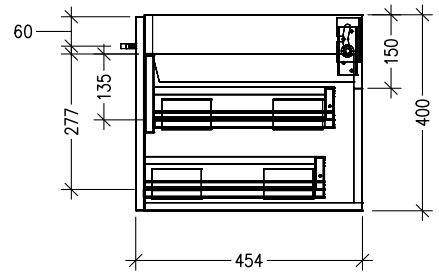

SPECIFICATION SHEET

Harrow 1800 2-Drawer Wall Hung Vanity

Code: 2446

Features

- 2-Drawer Wall Hung Vanity with Inset Basin
- Centre Basin Vanity
- Full Extension Soft Close Drawers with Handle - *Handle upgrade options available*
- Dimensions: H420 x W1800 x D465

See www.newtech.co.nz for the full range of basin, colour and extrusion options.

Technical Details

Note: All measurements shown are in millimetres. Sizes are nominal.

TOP VIEW

FRONT VIEW

SIDE VIEW

SPECIFICATION SHEET

Harrow 1800 2-Drawer Wall Hung Vanity with cosmetic drawers

Newtech Code: COSLR,COSL,COSR

Technical Details

TOP VIEW

Note: Drawings shown are for COSLR. When COSL or COSR is selected please ignore the opposite cosmetic drawer in the drawings as the opposite side would be a full depth drawer.

FRONT VIEW

SIDE VIEW