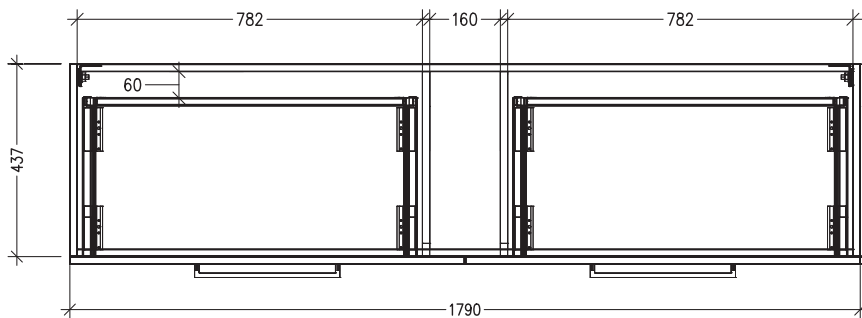

SPECIFICATION SHEET

Harrow 1800 2-Drawer Wall Hung Vanity

Code: 2446

Features

- 2-Drawer Wall Hung Vanity with Inset Basin
- Centre Basin Vanity
- Full Extension Soft Close Drawers with Handle - *Handle upgrade options available*
- Dimensions: H420 x W1800 x D465

See www.newtech.co.nz for the full range of basin, colour and extrusion options.

Technical Details

Note: All measurements shown are in millimetres. Sizes are nominal.

TOP VIEW

FRONT VIEW

SIDE VIEW

SPECIFICATION SHEET

Harrow 1800 2-Drawer Wall Hung Vanity with cosmetic drawers

Newtech Code: COSLR,COSL,COSR

Technical Details

TOP VIEW

Note: Drawings shown are for COSLR. When COSL or COSR is selected please ignore the opposite cosmetic drawer in the drawings as the opposite side would be a full depth drawer.