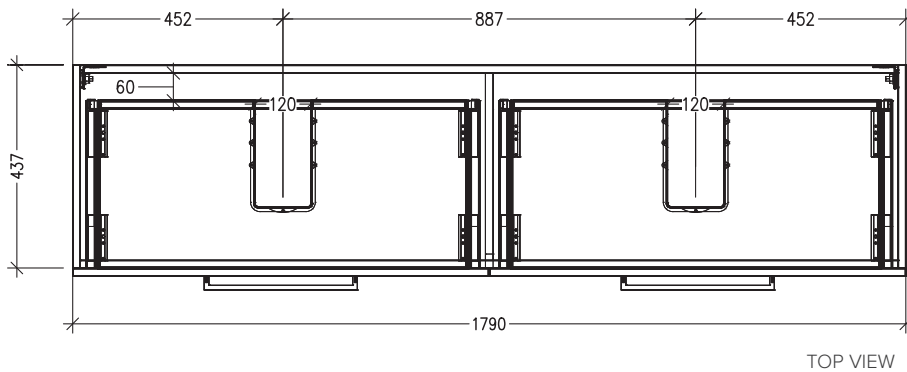

SPECIFICATION SHEET

Harrow 1800 4-Drawer Wall Hung Vanity, Double Basin

Code: 2458

Features

- 4-Drawer Wall Hung Vanity with Inset Basin
- Double Basin Vanity
- Full Extension Soft Close Drawers with Handle - *Handle upgrade options available*
- Dimensions: H670 x W1800 x D465

See www.newtech.co.nz for the full range of basin, colour and extrusion options.

Technical Details

Note: All measurements shown are in millimetres. Sizes are nominal.

TOP VIEW

FRONT VIEW

SIDE VIEW

SPECIFICATION SHEET

Harrow 1800 4-Drawer Wall Hung Vanity, Double Basin with cosmetic drawers

Newtech Code: COSLR,COSL,COSR

Technical Details

TOP VIEW

Note: Drawings shown are for COSLR. When COSL or COSR is selected please ignore the opposite cosmetic drawer in the drawings as the opposite side would be a full depth drawer.