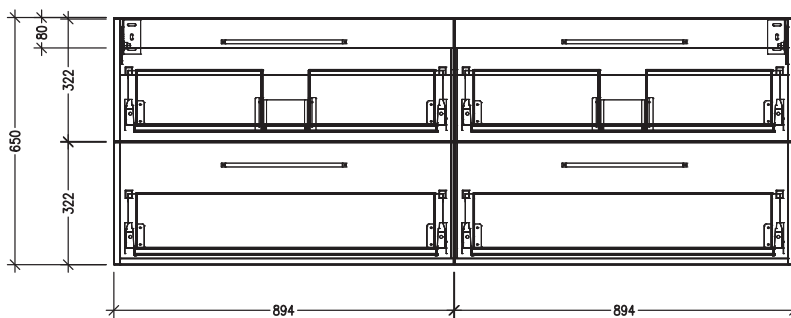

SPECIFICATION SHEET

Harrow 1800 4-Drawer Wall Hung Vanity, Double Basin

Code: 2458

Features

- 4-Drawer Wall Hung Vanity with Inset Basin
- Double Basin Vanity
- Full Extension Soft Close Drawers with Handle - *Handle upgrade options available*
- Dimensions: H670 x W1800 x D465

See www.newtech.co.nz for the full range of basin, colour and extrusion options.

Technical Details

Note: All measurements shown are in millimetres. Sizes are nominal.

TOP VIEW

FRONT VIEW

SIDE VIEW

SPECIFICATION SHEET

Harrow 1800 4-Drawer Wall Hung Vanity, Double Basin with cosmetic drawers

Newtech Code: COSLR,COSL,COSR

Technical Details

TOP VIEW

Note: Drawings shown are for COSLR. When COSL or COSR is selected please ignore the opposite cosmetic drawer in the drawings as the opposite side would be a full depth drawer.