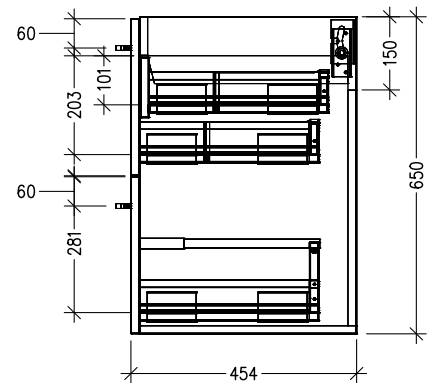

SPECIFICATION SHEET

Harrow 1800 4-Drawer Wall Hung Vanity, Double Basin

Code: 2458

Features

- 4-Drawer Wall Hung Vanity with Inset Basin
- Double Basin Vanity
- Full Extension Soft Close Drawers with Handle - *Handle upgrade options available*
- Dimensions: H670 x W1800 x D465

See www.newtech.co.nz for the full range of basin, colour and extrusion options.

Technical Details

Note: All measurements shown are in millimetres. Sizes are nominal.

TOP VIEW

FRONT VIEW

SIDE VIEW

SPECIFICATION SHEET

Harrow 1800 4-Drawer Wall Hung Vanity, Double Basin with cosmetic drawers

Newtech Code: COSLR,COSL,COSR

Technical Details

TOP VIEW

Note: Drawings shown are for COSLR. When COSL or COSR is selected please ignore the opposite cosmetic drawer in the drawings as the opposite side would be a full depth drawer.

FRONT VIEW

SIDE VIEW