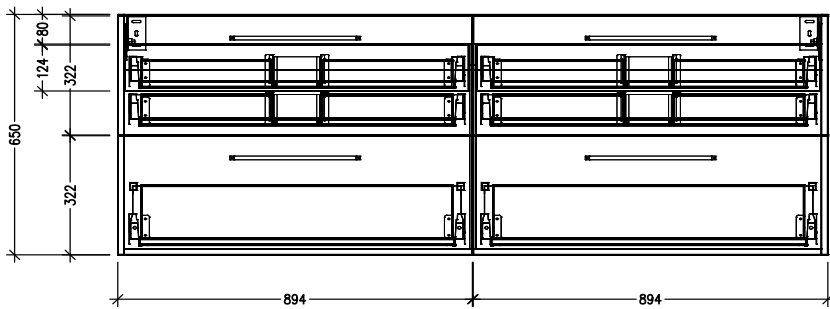

SPECIFICATION SHEET

Harrow 1800 4-Drawer Wall Hung Vanity, Double Basin

Code: 2458

Features

- 4-Drawer Wall Hung Vanity with Inset Basin
- Double Basin Vanity
- Full Extension Soft Close Drawers with Handle - *Handle upgrade options available*
- Dimensions: H670 x W1800 x D465

See www.newtech.co.nz for the full range of basin, colour and extrusion options.

Technical Details

Note: All measurements shown are in millimetres. Sizes are nominal.

TOP VIEW

FRONT VIEW

SIDE VIEW

SPECIFICATION SHEET

Harrow 1800 4-Drawer Wall Hung Vanity, Double Basin with cosmetic drawers

Newtech Code: COSLR,COSL,COSR

Technical Details

TOP VIEW

Note: Drawings shown are for COSLR. When COSL or COSR is selected please ignore the opposite cosmetic drawer in the drawings as the opposite side would be a full depth drawer.

FRONT VIEW

SIDE VIEW