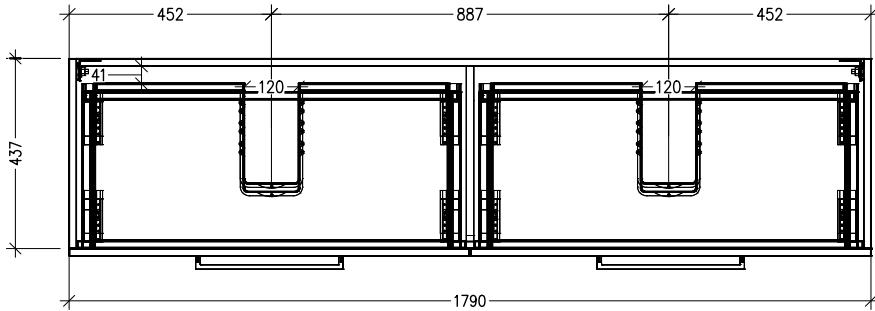

SPECIFICATION SHEET

Harrow 1800 4-Drawer Wall Hung Vanity, Double Basin

Code: 2458

Features

- 4-Drawer Wall Hung Vanity with Inset Basin
- Double Basin Vanity
- Full Extension Soft Close Drawers with Handle - *Handle upgrade options available*
- Dimensions: H670 x W1800 x D465

See www.newtech.co.nz for the full range of basin, colour and extrusion options.

Technical Details

Note: All measurements shown are in millimetres. Sizes are nominal.

TOP VIEW

FRONT VIEW

SIDE VIEW

SPECIFICATION SHEET

Harrow 1800 4-Drawer Wall Hung Vanity, Double Basin with cosmetic drawers

Newtech Code: COSLR,COSL,COSR

Technical Details

TOP VIEW

Note: Drawings shown are for COSLR. When COSL or COSR is selected please ignore the opposite cosmetic drawer in the drawings as the opposite side would be a full depth drawer.

FRONT VIEW

SIDE VIEW