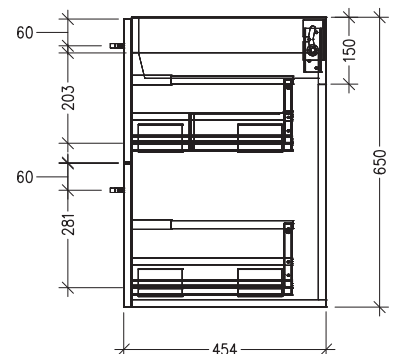

SPECIFICATION SHEET

Harrow 1800 4-Drawer Wall Hung Vanity, Double Basin

Code: 2458

Features

- 4-Drawer Wall Hung Vanity with Inset Basin
- Double Basin Vanity
- Full Extension Soft Close Drawers with Handle - *Handle upgrade options available*
- Dimensions: H670 x W1800 x D465

See www.newtech.co.nz for the full range of basin, colour and extrusion options.

Technical Details

Note: All measurements shown are in millimetres. Sizes are nominal.

TOP VIEW

FRONT VIEW

SIDE VIEW

SPECIFICATION SHEET

Harrow 1800 4-Drawer Wall Hung Vanity, Double Basin with cosmetic drawers

Newtech Code: COSLR,COSL,COSR

Technical Details

TOP VIEW

Note: Drawings shown are for COSLR. When COSL or COSR is selected please ignore the opposite cosmetic drawer in the drawings as the opposite side would be a full depth drawer.

FRONT VIEW

SIDE VIEW