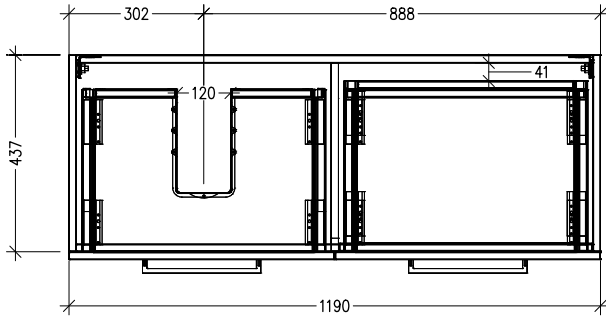

SPECIFICATION SHEET

Harrow 1200 2-Drawer Wall Hung Vanity, Left Offset Basin

Code: 4618L

Features

- 2-Drawer Wall Hung Vanity with Inset Basin
- Left Offset Basin Vanity
- Full Extension Soft Close Drawers with Handle - *Handle upgrade options available*
- Dimensions: H420 x W1200 x D465

See www.newtech.co.nz for the full range of basin, colour and extrusion options.

Technical Details

Note: All measurements shown are in millimetres. Sizes are nominal.

TOP VIEW

FRONT VIEW

SIDE VIEW

SPECIFICATION SHEET

Harrow 1200 2-Drawer Wall Hung Vanity, Left Offset Basin with cosmetic drawers

Newtech Code: COSR

Technical Details

TOP VIEW

FRONT VIEW

SIDE VIEW

Note: Drawings shown are for COSR only. No other cosmetic drawer option is available on this vanity.