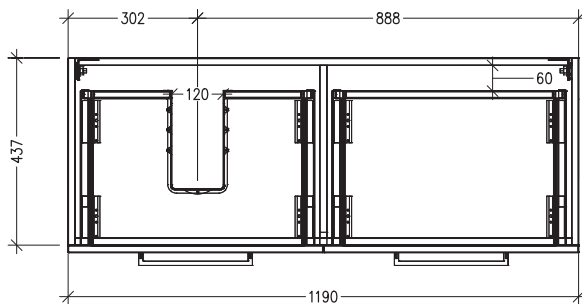

SPECIFICATION SHEET

Harrow 1200 2-Drawer Wall Hung Vanity, Left Offset Basin

Code: 4618L

Features

- 2-Drawer Wall Hung Vanity with Inset Basin
- Left Offset Basin Vanity
- Full Extension Soft Close Drawers with Handle - *Handle upgrade options available*
- Dimensions: H420 x W1200 x D465

See www.newtech.co.nz for the full range of basin, colour and extrusion options.

Technical Details

Note: All measurements shown are in millimetres. Sizes are nominal.

TOP VIEW

FRONT VIEW

SIDE VIEW

SPECIFICATION SHEET

Harrow 1200 2-Drawer Wall Hung Vanity, Left Offset Basin with cosmetic drawers

Newtech Code: COSR

Technical Details

TOP VIEW

FRONT VIEW

SIDE VIEW

Note: Drawings shown are for COSR only. No other cosmetic drawer option is available on this vanity.