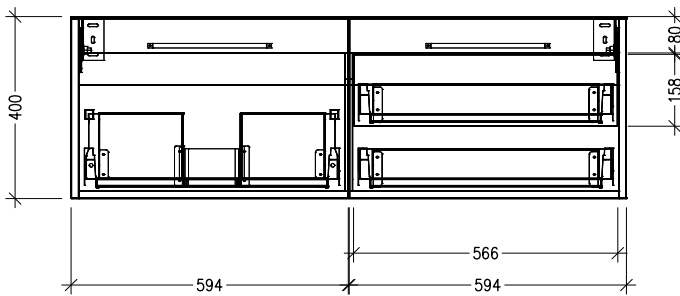

SPECIFICATION SHEET

Harrow 1200 2-Drawer Wall Hung Vanity, Left Offset Basin

Code: 4618L

Features

- 2-Drawer Wall Hung Vanity with Inset Basin
- Left Offset Basin Vanity
- Full Extension Soft Close Drawers with Handle - *Handle upgrade options available*
- Dimensions: H420 x W1200 x D465

See www.newtech.co.nz for the full range of basin, colour and extrusion options.

Technical Details

Note: All measurements shown are in millimetres. Sizes are nominal.

TOP VIEW

FRONT VIEW

SIDE VIEW

SPECIFICATION SHEET

Harrow 1200 2-Drawer Wall Hung Vanity, Left Offset Basin with cosmetic drawers

Newtech Code: COSR

Technical Details

TOP VIEW

FRONT VIEW

SIDE VIEW

Note: Drawings shown are for COSR only. No other cosmetic drawer option is available on this vanity.