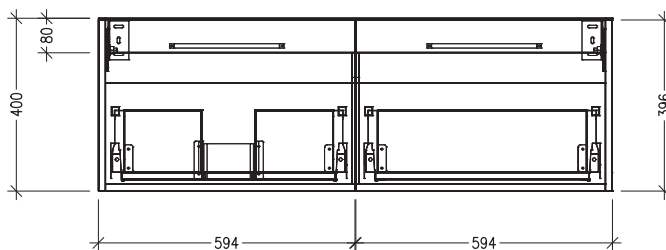

SPECIFICATION SHEET

Harrow 1200 2-Drawer Wall Hung Vanity, Left Offset Basin

Code: 4618L

Features

- 2-Drawer Wall Hung Vanity with Inset Basin
- Left Offset Basin Vanity
- Full Extension Soft Close Drawers with Handle - *Handle upgrade options available*
- Dimensions: H420 x W1200 x D465

See www.newtech.co.nz for the full range of basin, colour and extrusion options.

Technical Details

Note: All measurements shown are in millimetres. Sizes are nominal.

TOP VIEW

FRONT VIEW

SIDE VIEW

SPECIFICATION SHEET

Harrow 1200 2-Drawer Wall Hung Vanity, Left Offset Basin with cosmetic drawers

Newtech Code: COSR

Technical Details

TOP VIEW

FRONT VIEW

SIDE VIEW

Note: Drawings shown are for COSR only. No other cosmetic drawer option is available on this vanity.