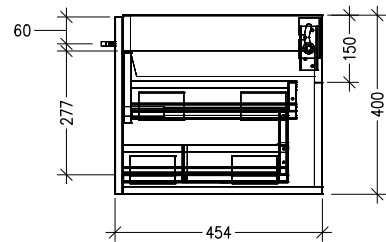

SPECIFICATION SHEET

Harrow 1200 2-Drawer Wall Hung Vanity, Left Offset Basin

Code: 4618L

Features

- 2-Drawer Wall Hung Vanity with Inset Basin
- Left Offset Basin Vanity
- Full Extension Soft Close Drawers with Handle - *Handle upgrade options available*
- Dimensions: H420 x W1200 x D465

See www.newtech.co.nz for the full range of basin, colour and extrusion options.

Technical Details

Note: All measurements shown are in millimetres. Sizes are nominal.

TOP VIEW

FRONT VIEW

SIDE VIEW

SPECIFICATION SHEET

Harrow 1200 2-Drawer Wall Hung Vanity, Left Offset Basin with cosmetic drawers

Newtech Code: COSR

Technical Details

TOP VIEW

FRONT VIEW

SIDE VIEW

Note: Drawings shown are for COSR only. No other cosmetic drawer option is available on this vanity.