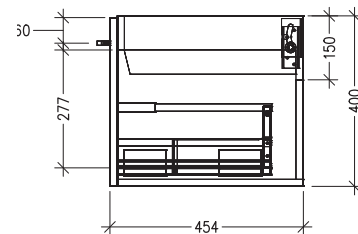

SPECIFICATION SHEET

Harrow 1200 2-Drawer Wall Hung Vanity, Left Offset Basin

Code: 4618L

Features

- 2-Drawer Wall Hung Vanity with Inset Basin
- Left Offset Basin Vanity
- Full Extension Soft Close Drawers with Handle - *Handle upgrade options available*
- Dimensions: H420 x W1200 x D465

See www.newtech.co.nz for the full range of basin, colour and extrusion options.

Technical Details

Note: All measurements shown are in millimetres. Sizes are nominal.

TOP VIEW

FRONT VIEW

SIDE VIEW

SPECIFICATION SHEET

Harrow 1200 2-Drawer Wall Hung Vanity, Left Offset Basin with cosmetic drawers

Newtech Code: COSR

Technical Details

TOP VIEW

FRONT VIEW

SIDE VIEW

Note: Drawings shown are for COSR only. No other cosmetic drawer option is available on this vanity.