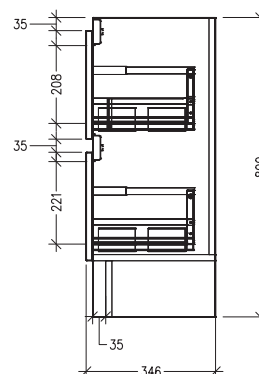

### Features

- Floorstanding
- 2 Drawer
- Extrusion Rail
  - Matte White Vanities = Matte White Extrusion*
  - Charred Elm Vanities = Matte Black Extrusion*
  - Planked Urban Oak Vanities = Brushed Nickel Extrusion*
- 20mm Frank Basin with Overflow
- Dimensions: H820 x W1200 x D360
- Designed & Assembled in NZ

### Technical Details

Note: All measurements shown are in millimetres. Sizes are nominal.

TOP VIEW

FRONT VIEW

SIDE VIEW