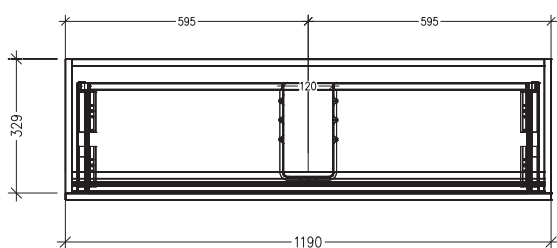

### Features

- Floorstanding
- 2 Drawer
- Extrusion Rail
  - Matte White Vanities = Matte White Extrusion*
  - Charred Elm Vanities = Matte Black Extrusion*
  - Planked Urban Oak Vanities = Brushed Nickel Extrusion*
- 20mm Frank Basin with Overflow
- Dimensions: H820 x W1200 x D360
- Designed & Assembled in NZ

### Technical Details

Note: All measurements shown are in millimetres. Sizes are nominal.

TOP VIEW

FRONT VIEW

SIDE VIEW