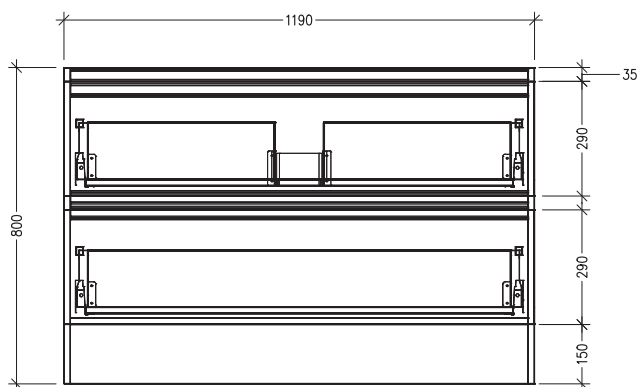

### Features

- Floorstanding
- 2 Drawer
- Extrusion Rail
  - Matte White Vanities = Matte White Extrusion*
  - Charred Elm Vanities = Matte Black Extrusion*
  - Planked Urban Oak Vanities = Brushed Nickel Extrusion*
- 20mm Frank Basin with Overflow
- Dimensions: H820 x W1200 x D360
- Designed & Assembled in NZ

### Technical Details

Note: All measurements shown are in millimetres. Sizes are nominal.

TOP VIEW

FRONT VIEW

SIDE VIEW