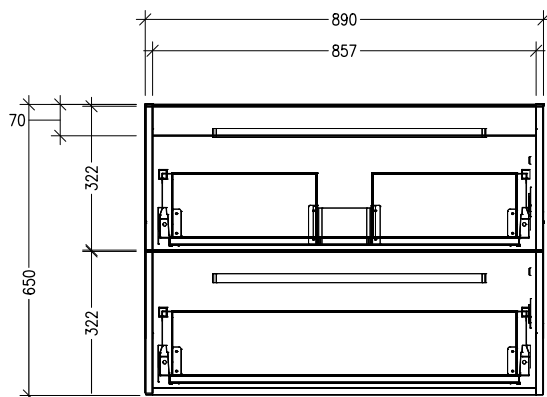

### Features

- Wall Hung
- 2 Drawer with Handles
- 20mm Frank Basin with Overflow
- Dimensions: H670 x W900 x D360
- Designed & Assembled in NZ

### Technical Details

Note: All measurements shown are in millimetres. Sizes are nominal.

TOP VIEW

FRONT VIEW

SIDE VIEW