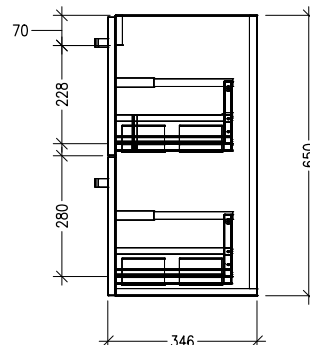

### Features

- Wall Hung
- 2 Drawer with Handles
- 20mm Frank Basin with Overflow
- Dimensions: H670 x W900 x D360
- Designed & Assembled in NZ

### Technical Details

Note: All measurements shown are in millimetres. Sizes are nominal.

TOP VIEW

FRONT VIEW

SIDE VIEW