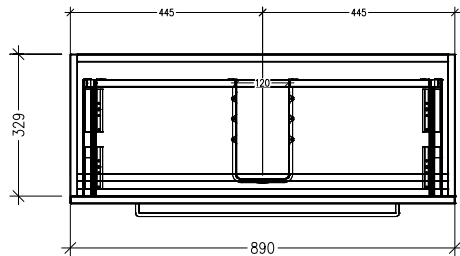

### Features

- Wall Hung
- 2 Drawer with Handles
- 20mm Frank Basin with Overflow
- Dimensions: H670 x W900 x D360
- Designed & Assembled in NZ

### Technical Details

Note: All measurements shown are in millimetres. Sizes are nominal.

TOP VIEW

FRONT VIEW

SIDE VIEW