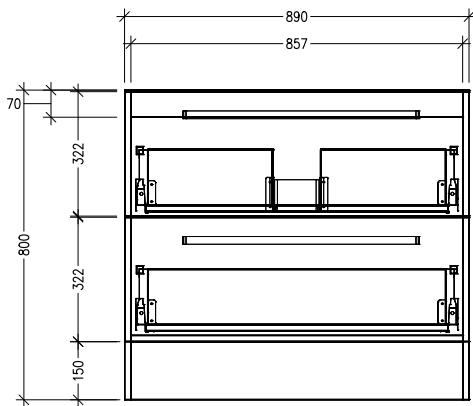

SPECIFICATION SHEET

Frank Slim 900mm 2 Drawer Floorstanding

Features

- Floorstanding
- 2 Drawer with Handles
- 20mm Frank Basin with Overflow
- Dimensions: H820 x W900 x D360
- Designed & Assembled in NZ

Colour Options with Code

Matte White
2720MW

Charred Elm
2720CE

Planked Urban Oak
2720PUO

Technical Details

Note: All measurements shown are in millimetres. Sizes are nominal.

TOP VIEW

FRONT VIEW

SIDE VIEW