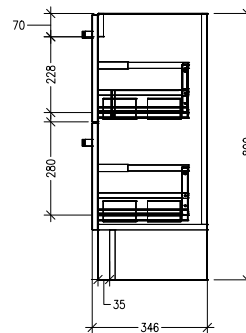

SPECIFICATION SHEET

Frank Slim 900mm 2 Drawer Floorstanding

Features

- Floorstanding
- 2 Drawer with Handles
- 20mm Frank Basin with Overflow
- Dimensions: H820 x W900 x D360
- Designed & Assembled in NZ

Colour Options with Code

Matte White
2720MW

Charred Elm
2720CE

Planked Urban Oak
2720PUO

Technical Details

Note: All measurements shown are in millimetres. Sizes are nominal.

TOP VIEW

FRONT VIEW

SIDE VIEW