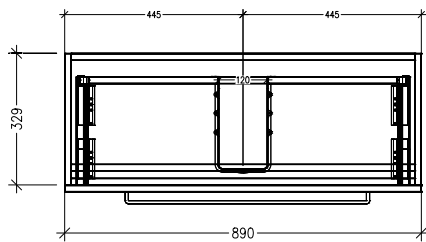

SPECIFICATION SHEET

Frank Slim 900mm 2 Drawer Floorstanding

Features

- Floorstanding
- 2 Drawer with Handles
- 20mm Frank Basin with Overflow
- Dimensions: H820 x W900 x D360
- Designed & Assembled in NZ

Colour Options with Code

Matte White
2720MW

Charred Elm
2720CE

Planked Urban Oak
2720PUO

Technical Details

Note: All measurements shown are in millimetres. Sizes are nominal.

TOP VIEW

FRONT VIEW

SIDE VIEW