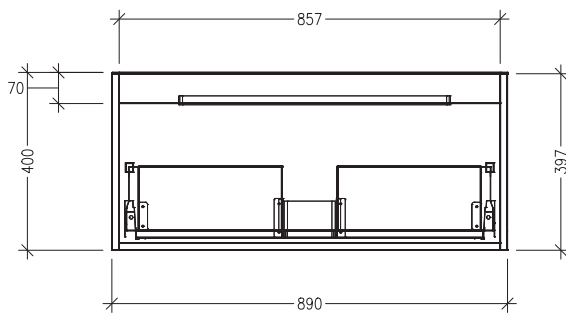

### Features

- Wall Hung
- 1 Drawer with Handle
- 20mm Frank Basin with Overflow
- Dimensions: H420 x W900 x D360
- Designed & Assembled in NZ

### Technical Details

Note: All measurements shown are in millimetres. Sizes are nominal.

TOP VIEW

FRONT VIEW

SIDE VIEW