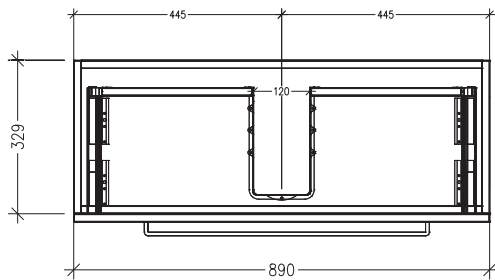

### Features

- Wall Hung
- 1 Drawer with Handle
- 20mm Frank Basin with Overflow
- Dimensions: H420 x W900 x D360
- Designed & Assembled in NZ

### Technical Details

Note: All measurements shown are in millimetres. Sizes are nominal.

TOP VIEW

FRONT VIEW

SIDE VIEW