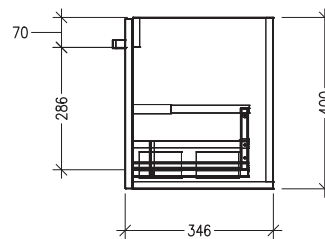

### Features

- Wall Hung
- 1 Drawer with Handle
- 20mm Frank Basin with Overflow
- Dimensions: H420 x W900 x D360
- Designed & Assembled in NZ

### Technical Details

Note: All measurements shown are in millimetres. Sizes are nominal.

TOP VIEW

FRONT VIEW

SIDE VIEW