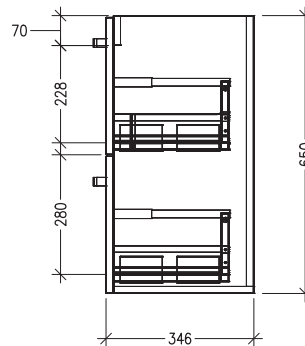

SPECIFICATION SHEET

Frank Slim 750mm 2 Drawer Wall Vanity

Features

- Wall Hung
- 2 Drawer with Handles
- 20mm Frank Basin with Overflow
- Dimensions: H670 x W750 x D360
- Designed & Assembled in NZ

Colour Options with Code

Matte White
2694MW

Charred Elm
2694CE

Planked Urban Oak
2694PUO

Technical Details

Note: All measurements shown are in millimetres. Sizes are nominal.

TOP VIEW

FRONT VIEW

SIDE VIEW