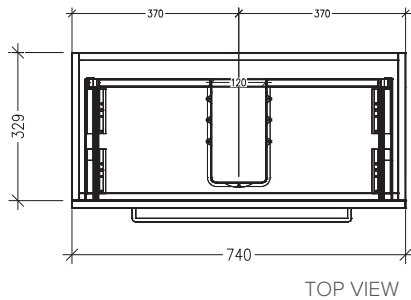

SPECIFICATION SHEET

Frank Slim 750mm 2 Drawer Wall Vanity

Features

- Wall Hung
- 2 Drawer with Handles
- 20mm Frank Basin with Overflow
- Dimensions: H670 x W750 x D360
- Designed & Assembled in NZ

Colour Options with Code

Matte White
2694MW

Charred Elm
2694CE

Planked Urban Oak
2694PUO

Technical Details

Note: All measurements shown are in millimetres. Sizes are nominal.

TOP VIEW

FRONT VIEW

SIDE VIEW