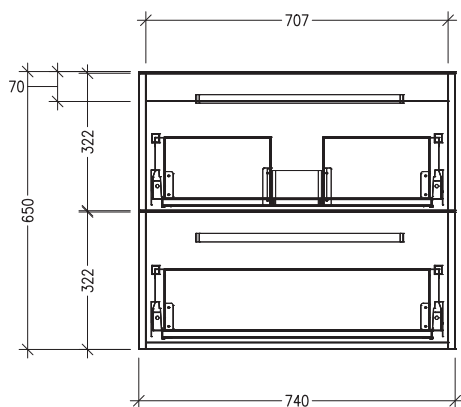

SPECIFICATION SHEET

Frank Slim 750mm 2 Drawer Wall Vanity

Features

- Wall Hung
- 2 Drawer with Handles
- 20mm Frank Basin with Overflow
- Dimensions: H670 x W750 x D360
- Designed & Assembled in NZ

Colour Options with Code

Matte White
2694MW

Charred Elm
2694CE

Planked Urban Oak
2694PUO

Technical Details

Note: All measurements shown are in millimetres. Sizes are nominal.

TOP VIEW

FRONT VIEW

SIDE VIEW