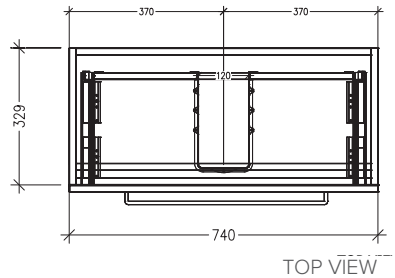

### Features

- Floorstanding
- 2 Drawer with Handles
- 20mm Frank Basin with Overflow
- Dimensions: H820 x W750 x D360
- Designed & Assembled in NZ

### Technical Details

Note: All measurements shown are in millimetres. Sizes are nominal.

TOP VIEW

FRONT VIEW

SIDE VIEW