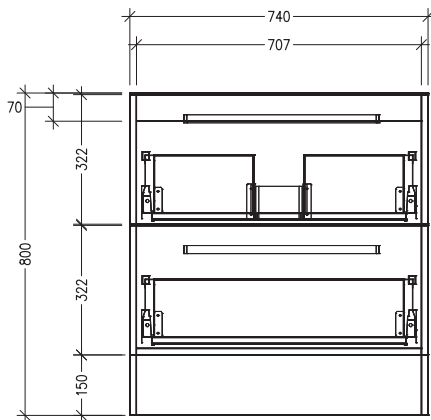

### Features

- Floorstanding
- 2 Drawer with Handles
- 20mm Frank Basin with Overflow
- Dimensions: H820 x W750 x D360
- Designed & Assembled in NZ

### Technical Details

Note: All measurements shown are in millimetres. Sizes are nominal.

TOP VIEW

FRONT VIEW

SIDE VIEW