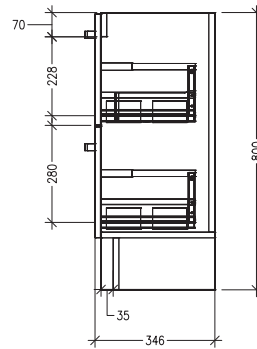

### Features

- Floorstanding
- 2 Drawer with Handles
- 20mm Frank Basin with Overflow
- Dimensions: H820 x W750 x D360
- Designed & Assembled in NZ

### Technical Details

Note: All measurements shown are in millimetres. Sizes are nominal.

TOP VIEW

FRONT VIEW

SIDE VIEW