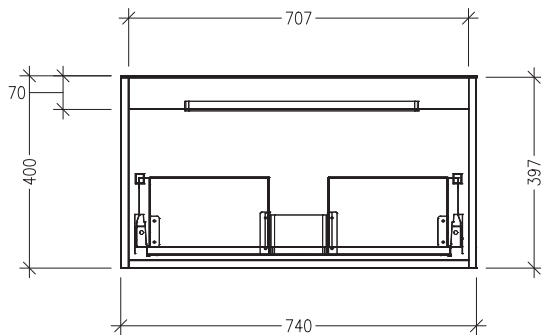

SPECIFICATION SHEET

Frank Slim 750mm 1 Drawer Wall Vanity

Features

- Wall Hung
- 1 Drawer with Handle
- 20mm Frank Basin with Overflow
- Dimensions: H420 x W750 x D360
- Designed & Assembled in NZ

Colour Options with Code

Matte White
2674MW

Charred Elm
2674CE

Planked Urban Oak
2674PUO

Technical Details

Note: All measurements shown are in millimetres. Sizes are nominal.

TOP VIEW

FRONT VIEW

SIDE VIEW