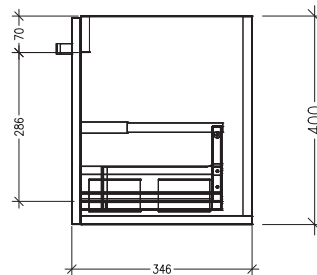

SPECIFICATION SHEET

Frank Slim 750mm 1 Drawer Wall Vanity

Features

- Wall Hung
- 1 Drawer with Handle
- 20mm Frank Basin with Overflow
- Dimensions: H420 x W750 x D360
- Designed & Assembled in NZ

Colour Options with Code

Matte White
2674MW

Charred Elm
2674CE

Planked Urban Oak
2674PUO

Technical Details

Note: All measurements shown are in millimetres. Sizes are nominal.

TOP VIEW

FRONT VIEW

SIDE VIEW