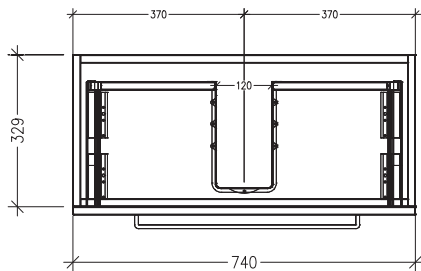

SPECIFICATION SHEET

Frank Slim 750mm 1 Drawer Wall Vanity

Features

- Wall Hung
- 1 Drawer with Handle
- 20mm Frank Basin with Overflow
- Dimensions: H420 x W750 x D360
- Designed & Assembled in NZ

Colour Options with Code

Matte White
2674MW

Charred Elm
2674CE

Planked Urban Oak
2674PUO

Technical Details

Note: All measurements shown are in millimetres. Sizes are nominal.

TOP VIEW

FRONT VIEW

SIDE VIEW