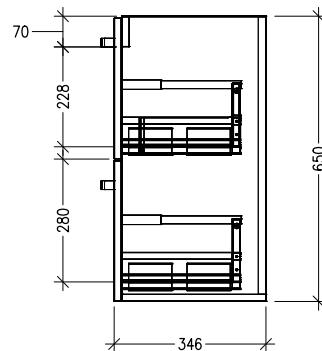

### Features

- Wall Hung
- 2 Drawer with Handles
- 20mm Frank Basin with Overflow
- Dimensions: H670 x W600 x D360
- Designed & Assembled in NZ

### Technical Details

Note: All measurements shown are in millimetres. Sizes are nominal.

TOP VIEW

FRONT VIEW

SIDE VIEW