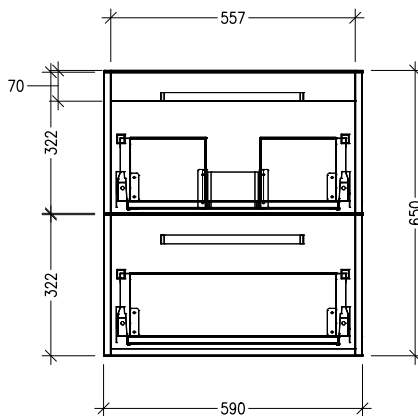

### Features

- Wall Hung
- 2 Drawer with Handles
- 20mm Frank Basin with Overflow
- Dimensions: H670 x W600 x D360
- Designed & Assembled in NZ

### Technical Details

Note: All measurements shown are in millimetres. Sizes are nominal.

TOP VIEW

FRONT VIEW

SIDE VIEW