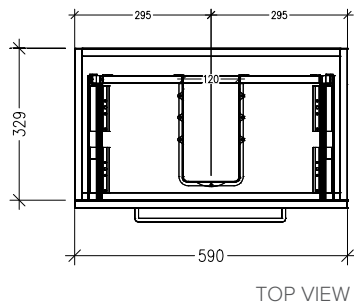

### Features

- Wall Hung
- 2 Drawer with Handles
- 20mm Frank Basin with Overflow
- Dimensions: H670 x W600 x D360
- Designed & Assembled in NZ

### Technical Details

Note: All measurements shown are in millimetres. Sizes are nominal.

TOP VIEW

FRONT VIEW

SIDE VIEW