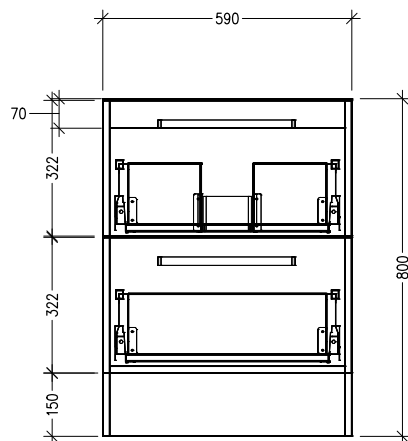

### Features

- Floorstanding
- 2 Drawer with Handles
- 20mm Frank Basin with Overflow
- Dimensions: H820 x W600 x D360
- Designed & Assembled in NZ

### Technical Details

Note: All measurements shown are in millimetres. Sizes are nominal.

TOP VIEW

FRONT VIEW

SIDE VIEW