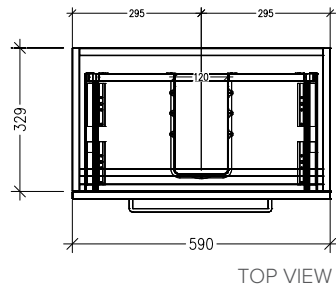

### Features

- Floorstanding
- 2 Drawer with Handles
- 20mm Frank Basin with Overflow
- Dimensions: H820 x W600 x D360
- Designed & Assembled in NZ

### Technical Details

Note: All measurements shown are in millimetres. Sizes are nominal.

TOP VIEW

FRONT VIEW

SIDE VIEW