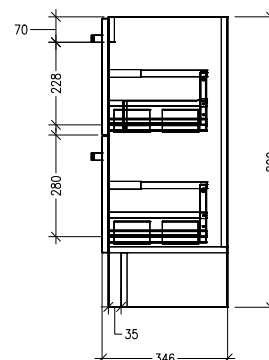

### Features

- Floorstanding
- 2 Drawer with Handles
- 20mm Frank Basin with Overflow
- Dimensions: H820 x W600 x D360
- Designed & Assembled in NZ

### Technical Details

Note: All measurements shown are in millimetres. Sizes are nominal.

TOP VIEW

FRONT VIEW

SIDE VIEW