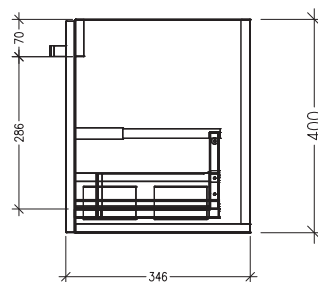

SPECIFICATION SHEET

Frank Slim 600mm 1 Drawer Wall Vanity

Features

- Wall Hung
- 1 Drawer with Handle
- 20mm Frank Basin with Overflow
- Dimensions: H420 x W600 x D360
- Designed & Assembled in NZ

Colour Options with Code

Matte White
2670MW

Charred Elm
2670CE

Planked Urban Oak
2670PUO

Technical Details

Note: All measurements shown are in millimetres. Sizes are nominal.

TOP VIEW

FRONT VIEW

SIDE VIEW