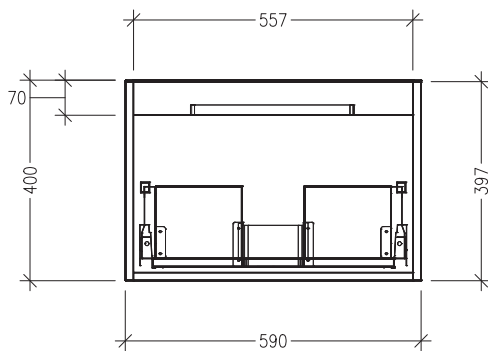

SPECIFICATION SHEET

Frank Slim 600mm 1 Drawer Wall Vanity

Features

- Wall Hung
- 1 Drawer with Handle
- 20mm Frank Basin with Overflow
- Dimensions: H420 x W600 x D360
- Designed & Assembled in NZ

Colour Options with Code

Matte White
2670MW

Charred Elm
2670CE

Planked Urban Oak
2670PUO

Technical Details

Note: All measurements shown are in millimetres. Sizes are nominal.

TOP VIEW

FRONT VIEW

SIDE VIEW