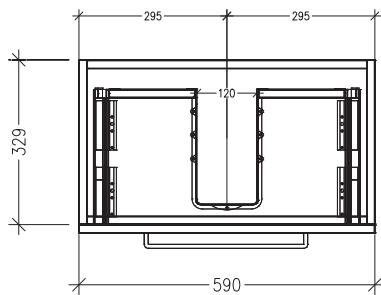

SPECIFICATION SHEET

Frank Slim 600mm 1 Drawer Wall Vanity

Features

- Wall Hung
- 1 Drawer with Handle
- 20mm Frank Basin with Overflow
- Dimensions: H420 x W600 x D360
- Designed & Assembled in NZ

Colour Options with Code

Matte White
2670MW

Charred Elm
2670CE

Planked Urban Oak
2670PUO

Technical Details

Note: All measurements shown are in millimetres. Sizes are nominal.

TOP VIEW

FRONT VIEW

SIDE VIEW