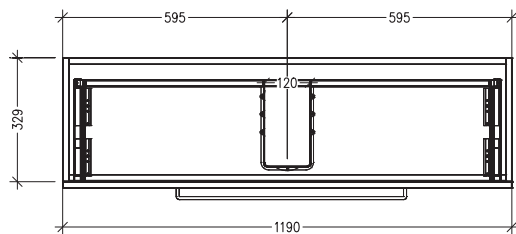

### Features

- Wall Hung
- 2 Drawer with Handles
- 20mm Frank Basin with Overflow
- Dimensions: H670 x W1200 x D360
- Designed & Assembled in NZ

### Technical Details

Note: All measurements shown are in millimetres. Sizes are nominal.

TOP VIEW

FRONT VIEW

SIDE VIEW