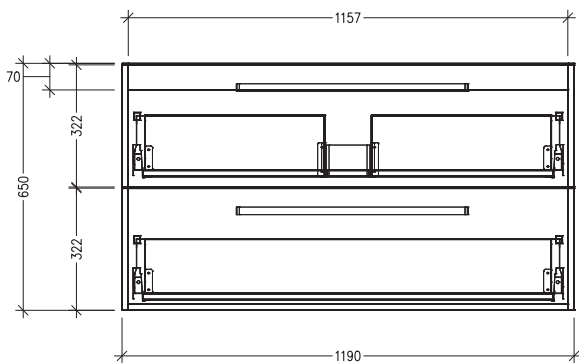

### Features

- Wall Hung
- 2 Drawer with Handles
- 20mm Frank Basin with Overflow
- Dimensions: H670 x W1200 x D360
- Designed & Assembled in NZ

### Technical Details

Note: All measurements shown are in millimetres. Sizes are nominal.

TOP VIEW

FRONT VIEW

SIDE VIEW