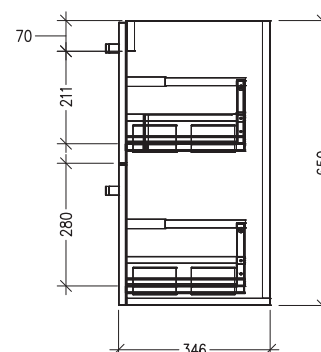

### Features

- Wall Hung
- 2 Drawer with Handles
- 20mm Frank Basin with Overflow
- Dimensions: H670 x W1200 x D360
- Designed & Assembled in NZ

### Technical Details

Note: All measurements shown are in millimetres. Sizes are nominal.

TOP VIEW

FRONT VIEW

SIDE VIEW