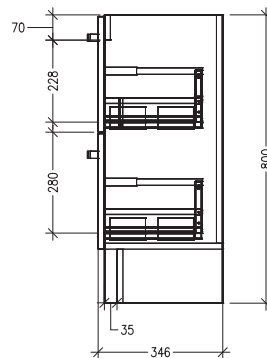

### Features

- Floorstanding
- 2 Drawer with Handles
- 20mm Frank Basin with Overflow
- Dimensions: H820 x W1200 x D360
- Designed & Assembled in NZ

### Technical Details

Note: All measurements shown are in millimetres. Sizes are nominal.

TOP VIEW

FRONT VIEW

SIDE VIEW