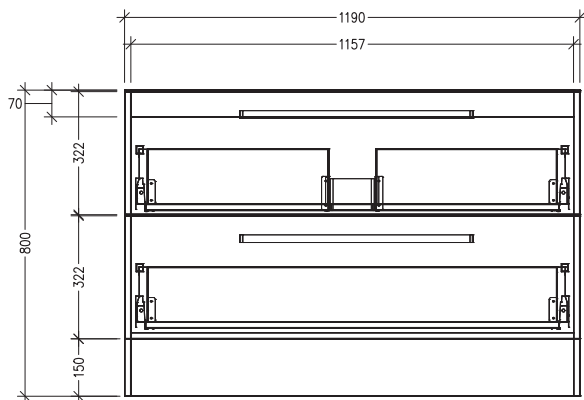

### Features

- Floorstanding
- 2 Drawer with Handles
- 20mm Frank Basin with Overflow
- Dimensions: H820 x W1200 x D360
- Designed & Assembled in NZ

### Technical Details

Note: All measurements shown are in millimetres. Sizes are nominal.

TOP VIEW

FRONT VIEW

SIDE VIEW