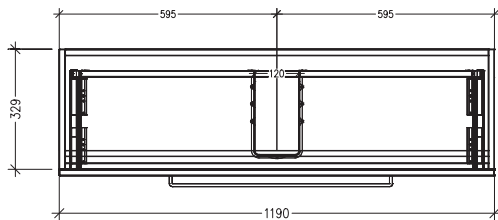

### Features

- Floorstanding
- 2 Drawer with Handles
- 20mm Frank Basin with Overflow
- Dimensions: H820 x W1200 x D360
- Designed & Assembled in NZ

### Technical Details

Note: All measurements shown are in millimetres. Sizes are nominal.

TOP VIEW

FRONT VIEW

SIDE VIEW