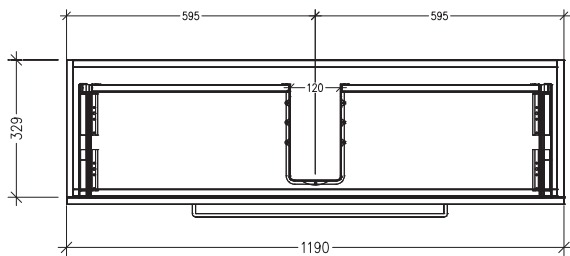

SPECIFICATION SHEET

Frank Slim 1200mm 1 Drawer Wall Vanity

Features

- Wall Hung
- 1 Drawer with Handle
- 20mm Frank Basin with Overflow
- Dimensions: H420 x W1200 x D360
- Designed & Assembled in NZ

Colour Options with Code

Matte White
2682MW

Charred Elm
2682CE

Planked Urban Oak
2682PUO

Technical Details

Note: All measurements shown are in millimetres. Sizes are nominal.

TOP VIEW

FRONT VIEW

SIDE VIEW