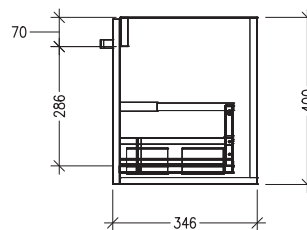

SPECIFICATION SHEET

Frank Slim 1200mm 1 Drawer Wall Vanity

Features

- Wall Hung
- 1 Drawer with Handle
- 20mm Frank Basin with Overflow
- Dimensions: H420 x W1200 x D360
- Designed & Assembled in NZ

Colour Options with Code

Matte White
2682MW

Charred Elm
2682CE

Planked Urban Oak
2682PUO

Technical Details

Note: All measurements shown are in millimetres. Sizes are nominal.

TOP VIEW

FRONT VIEW

SIDE VIEW