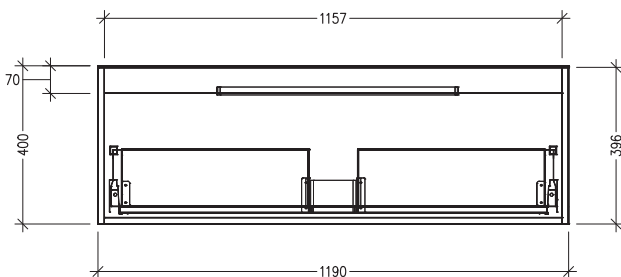

SPECIFICATION SHEET

Frank Slim 1200mm 1 Drawer Wall Vanity

Features

- Wall Hung
- 1 Drawer with Handle
- 20mm Frank Basin with Overflow
- Dimensions: H420 x W1200 x D360
- Designed & Assembled in NZ

Colour Options with Code

Matte White
2682MW

Charred Elm
2682CE

Planked Urban Oak
2682PUO

Technical Details

Note: All measurements shown are in millimetres. Sizes are nominal.

TOP VIEW

FRONT VIEW

SIDE VIEW