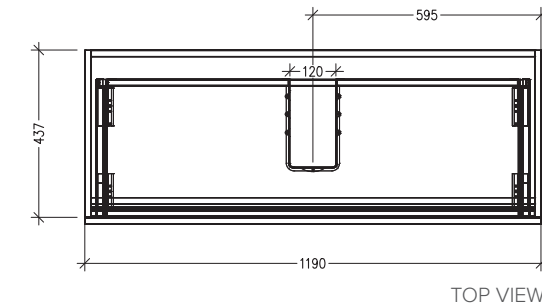

SPECIFICATION SHEET

Frank Plus 1200mm 2 Drawer Floorstanding

Features

- Floorstanding
- 2 Drawer
- Extrusion Rail
 - Matte White Vanities = Matte White Extrusion*
 - Charred Elm Vanities = Matte Black Extrusion*
 - Planked Urban Oak Vanities = Brushed Nickel Extrusion*
- 20mm Frank Single Basin with Overflow
- Dimensions: H820 x W1200 x D465
- Designed & Assembled in NZ

Colour Options with Code

Matte White
9298MW

Charred Elm
9298CE

Planked Urban Oak
9298PUO

Technical Details

Note: All measurements shown are in millimetres. Sizes are nominal.

TOP VIEW

FRONT VIEW

SIDE VIEW