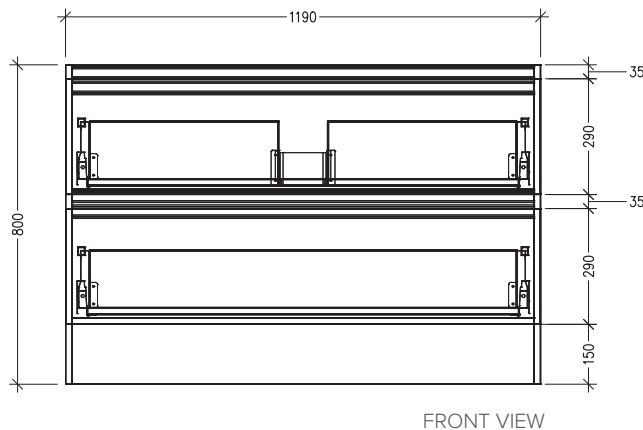

SPECIFICATION SHEET

Frank Plus 1200mm 2 Drawer Floorstanding

Features

- Floorstanding
- 2 Drawer
- Extrusion Rail
 - Matte White Vanities = Matte White Extrusion*
 - Charred Elm Vanities = Matte Black Extrusion*
 - Planked Urban Oak Vanities = Brushed Nickel Extrusion*
- 20mm Frank Single Basin with Overflow
- Dimensions: H820 x W1200 x D465
- Designed & Assembled in NZ

Colour Options with Code

Matte White
9298MW

Charred Elm
9298CE

Planked Urban Oak
9298PUO

Technical Details

Note: All measurements shown are in millimetres. Sizes are nominal.

TOP VIEW

FRONT VIEW

SIDE VIEW