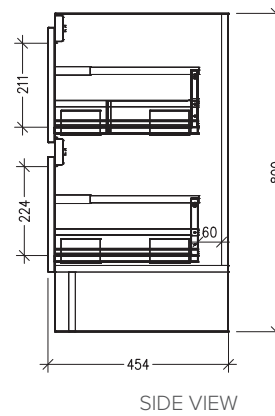

SPECIFICATION SHEET

Frank Plus 1200mm 2 Drawer Floorstanding

Features

- Floorstanding
- 2 Drawer
- Extrusion Rail
 - Matte White Vanities = Matte White Extrusion*
 - Charred Elm Vanities = Matte Black Extrusion*
 - Planked Urban Oak Vanities = Brushed Nickel Extrusion*
- 20mm Frank Single Basin with Overflow
- Dimensions: H820 x W1200 x D465
- Designed & Assembled in NZ

Colour Options with Code

Matte White
9298MW

Charred Elm
9298CE

Planked Urban Oak
9298PUO

Technical Details

Note: All measurements shown are in millimetres. Sizes are nominal.

TOP VIEW

FRONT VIEW

SIDE VIEW