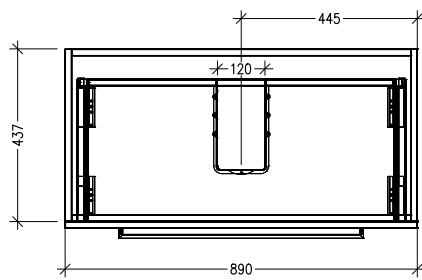

SPECIFICATION SHEET

Frank 900mm 2 Drawer Wall Vanity

Features

- Wall Hung
- 2 Drawer
- Stainless Steel Marco Handles
- 20mm Frank Basin with Overflow
- Dimensions: H670 x W900 x D465
- Designed & Assembled in NZ

Colour Options with Code

Matte White
9136MW

Charred Elm
9136CE

Planked Urban Oak
9136PUO

Technical Details

Note: All measurements shown are in millimetres. Sizes are nominal.

TOP VIEW

FRONT VIEW

SIDE VIEW