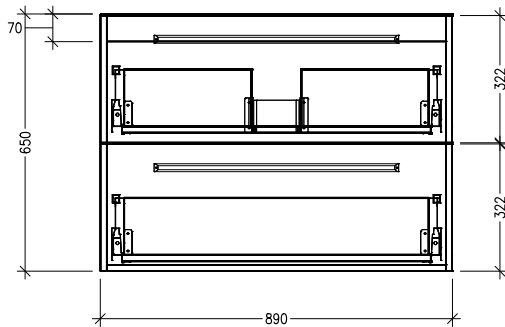

SPECIFICATION SHEET

Frank 900mm 2 Drawer Wall Vanity

Features

- Wall Hung
- 2 Drawer
- Stainless Steel Marco Handles
- 20mm Frank Basin with Overflow
- Dimensions: H670 x W900 x D465
- Designed & Assembled in NZ

Colour Options with Code

Matte White
9136MW

Charred Elm
9136CE

Planked Urban Oak
9136PUO

Technical Details

Note: All measurements shown are in millimetres. Sizes are nominal.

TOP VIEW

FRONT VIEW

SIDE VIEW