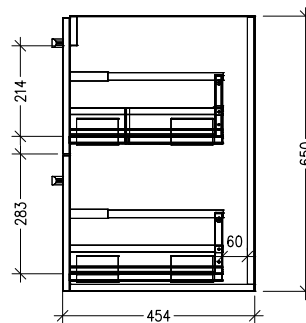

SPECIFICATION SHEET

Frank 900mm 2 Drawer Wall Vanity

Features

- Wall Hung
- 2 Drawer
- Stainless Steel Marco Handles
- 20mm Frank Basin with Overflow
- Dimensions: H670 x W900 x D465
- Designed & Assembled in NZ

Colour Options with Code

Matte White
9136MW

Charred Elm
9136CE

Planked Urban Oak
9136PUO

Technical Details

Note: All measurements shown are in millimetres. Sizes are nominal.

TOP VIEW

FRONT VIEW

SIDE VIEW