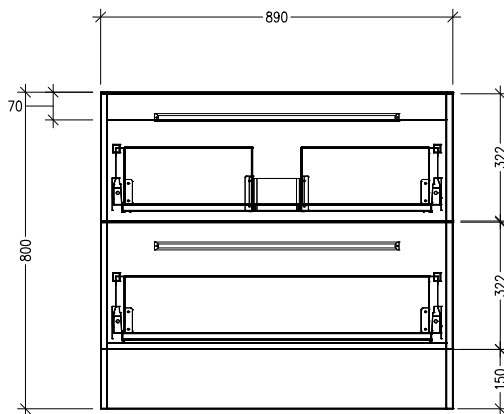

TOP VIEW

FRONT VIEW