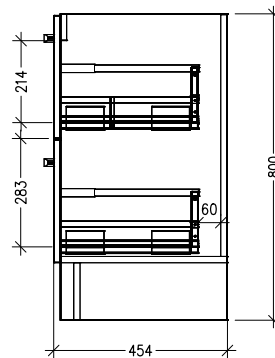

SPECIFICATION SHEET

Frank 900mm 2 Drawer Floorstanding

Features

- Floorstanding
- 2 Drawer
- Stainless Steel Marco Handles
- 20mm Frank Basin with Overflow
- Dimensions: H820 x W900 x D465
- Designed & Assembled in NZ

Colour Options with Code

Matte White
9156MW

Charred Elm
9156CE

Planked Urban Oak
9156PUO

Technical Details

Note: All measurements shown are in millimetres. Sizes are nominal.

TOP VIEW

FRONT VIEW

SIDE VIEW