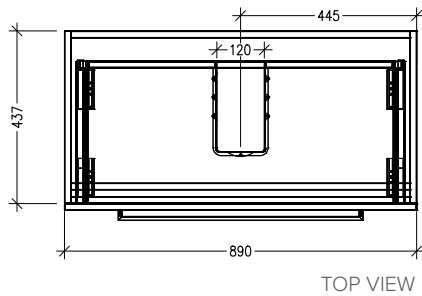

SPECIFICATION SHEET

Frank 900mm 2 Drawer Floorstanding

Features

- Floorstanding
- 2 Drawer
- Stainless Steel Marco Handles
- 20mm Frank Basin with Overflow
- Dimensions: H820 x W900 x D465
- Designed & Assembled in NZ

Colour Options with Code

Matte White
9156MW

Charred Elm
9156CE

Planked Urban Oak
9156PUO

Technical Details

Note: All measurements shown are in millimetres. Sizes are nominal.

TOP VIEW

FRONT VIEW

SIDE VIEW