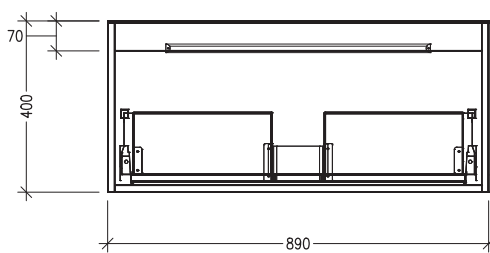

### Features

- Wall Hung
- 1 Drawer
- Stainless Steel Marco Handle
- 20mm Frank Basin with Overflow
- Dimensions: H420 x W900 x D465
- Designed & Assembled in NZ

### Technical Details

Note: All measurements shown are in millimetres. Sizes are nominal.

TOP VIEW

FRONT VIEW

SIDE VIEW