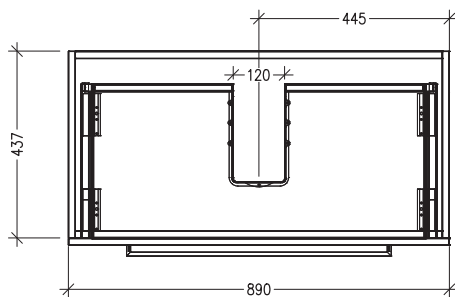

### Features

- Wall Hung
- 1 Drawer
- Stainless Steel Marco Handle
- 20mm Frank Basin with Overflow
- Dimensions: H420 x W900 x D465
- Designed & Assembled in NZ

### Technical Details

Note: All measurements shown are in millimetres. Sizes are nominal.

TOP VIEW

FRONT VIEW

SIDE VIEW