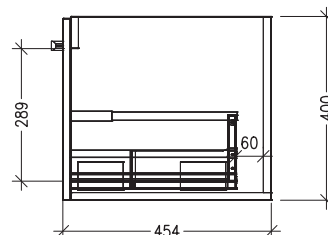

### Features

- Wall Hung
- 1 Drawer
- Stainless Steel Marco Handle
- 20mm Frank Basin with Overflow
- Dimensions: H420 x W900 x D465
- Designed & Assembled in NZ

### Technical Details

Note: All measurements shown are in millimetres. Sizes are nominal.

TOP VIEW

FRONT VIEW

SIDE VIEW