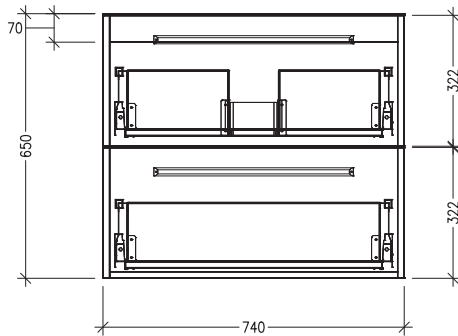

### Features

- Wall Hung
- 2 Drawer
- Stainless Steel Marco Handles
- 20mm Frank Basin with Overflow
- Dimensions: H670 x W750 x D465
- Designed & Assembled in NZ

### Technical Details

Note: All measurements shown are in millimetres. Sizes are nominal.

TOP VIEW

FRONT VIEW

SIDE VIEW