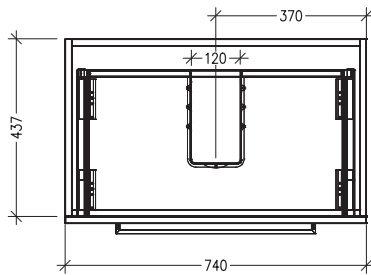

### Features

- Wall Hung
- 2 Drawer
- Stainless Steel Marco Handles
- 20mm Frank Basin with Overflow
- Dimensions: H670 x W750 x D465
- Designed & Assembled in NZ

### Technical Details

Note: All measurements shown are in millimetres. Sizes are nominal.

TOP VIEW

FRONT VIEW

SIDE VIEW