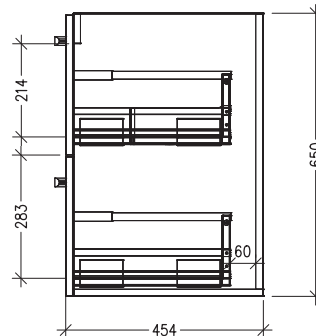

### Features

- Wall Hung
- 2 Drawer
- Stainless Steel Marco Handles
- 20mm Frank Basin with Overflow
- Dimensions: H670 x W750 x D465
- Designed & Assembled in NZ

### Technical Details

Note: All measurements shown are in millimetres. Sizes are nominal.

TOP VIEW

FRONT VIEW

SIDE VIEW