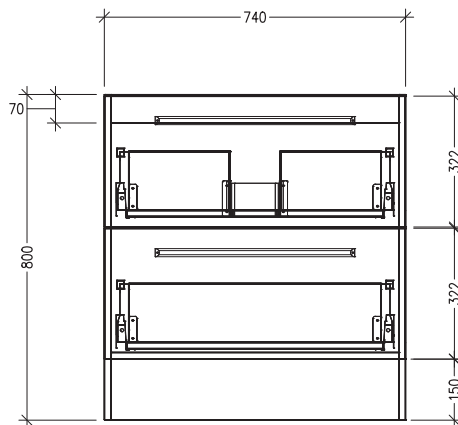

SPECIFICATION SHEET

Frank 750mm 2 Drawer Floorstanding

Features

- Floorstanding
- 2 Drawer
- Stainless Steel Marco Handles
- 20mm Frank Basin with Overflow
- Dimensions: H820 x W750 x D465
- Designed & Assembled in NZ

Colour Options with Code

Technical Details

Note: All measurements shown are in millimetres. Sizes are nominal.

FRONT VIEW