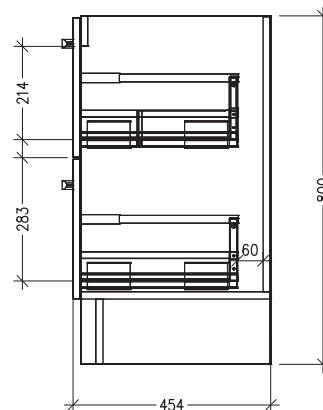

SPECIFICATION SHEET

Frank 750mm 2 Drawer Floorstanding

Features

- Floorstanding
- 2 Drawer
- Stainless Steel Marco Handles
- 20mm Frank Basin with Overflow
- Dimensions: H820 x W750 x D465
- Designed & Assembled in NZ

Colour Options with Code

Matte White
9152MW

Charred Elm
9152CE

Planked Urban Oak
9152PUO

Technical Details

Note: All measurements shown are in millimetres. Sizes are nominal.

TOP VIEW

FRONT VIEW

SIDE VIEW