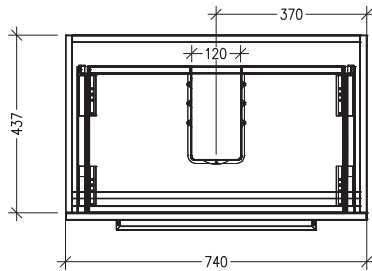

SPECIFICATION SHEET

Frank 750mm 2 Drawer Floorstanding

Features

- Floorstanding
- 2 Drawer
- Stainless Steel Marco Handles
- 20mm Frank Basin with Overflow
- Dimensions: H820 x W750 x D465
- Designed & Assembled in NZ

Colour Options with Code

Matte White
9152MW

Charred Elm
9152CE

Planked Urban Oak
9152PUO

Technical Details

Note: All measurements shown are in millimetres. Sizes are nominal.

TOP VIEW

FRONT VIEW

SIDE VIEW