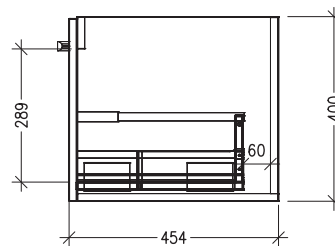

SPECIFICATION SHEET

Frank 750mm 1 Drawer Wall Vanity

Features

- Wall Hung
- 1 Drawer
- Stainless Steel Marco Handle
- 20mm Frank Basin with Overflow
- Dimensions: H420 x W750 x D465
- Designed & Assembled in NZ

Colour Options with Code

Matte White
9112MW

Charred Elm
9112CE

Planked Urban Oak
9112PUO

Technical Details

Note: All measurements shown are in millimetres. Sizes are nominal.

TOP VIEW

FRONT VIEW

SIDE VIEW