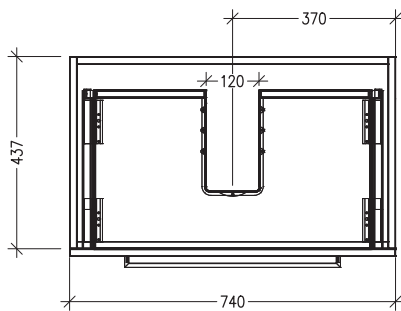

SPECIFICATION SHEET

Frank 750mm 1 Drawer Wall Vanity

Features

- Wall Hung
- 1 Drawer
- Stainless Steel Marco Handle
- 20mm Frank Basin with Overflow
- Dimensions: H420 x W750 x D465
- Designed & Assembled in NZ

Colour Options with Code

Matte White
9112MW

Charred Elm
9112CE

Planked Urban Oak
9112PUO

Technical Details

Note: All measurements shown are in millimetres. Sizes are nominal.

TOP VIEW

FRONT VIEW

SIDE VIEW