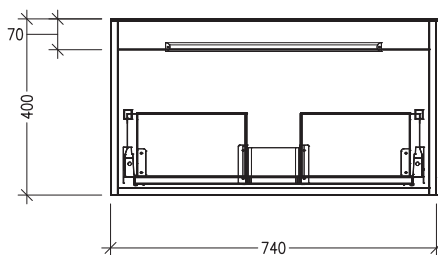

SPECIFICATION SHEET

Frank 750mm 1 Drawer Wall Vanity

Features

- Wall Hung
- 1 Drawer
- Stainless Steel Marco Handle
- 20mm Frank Basin with Overflow
- Dimensions: H420 x W750 x D465
- Designed & Assembled in NZ

Colour Options with Code

Matte White
9112MW

Charred Elm
9112CE

Planked Urban Oak
9112PUO

Technical Details

Note: All measurements shown are in millimetres. Sizes are nominal.

TOP VIEW

FRONT VIEW

SIDE VIEW