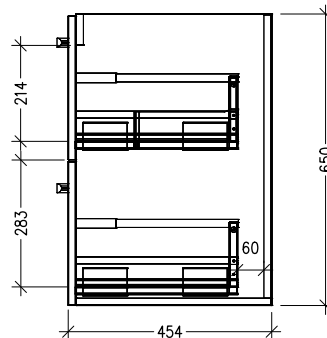

### Features

- Wall Hung
- 2 Drawer
- Stainless Steel Marco Handles
- 20mm Frank Basin with Overflow
- Dimensions: H670 x W600 x D465
- Designed & Assembled in NZ

### Technical Details

Note: All measurements shown are in millimetres. Sizes are nominal.

TOP VIEW

FRONT VIEW

SIDE VIEW