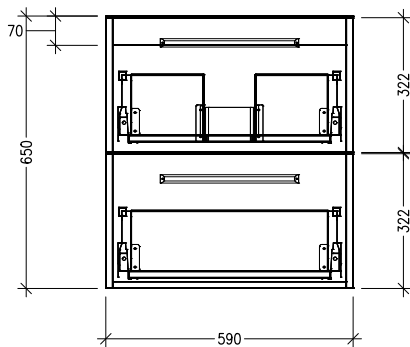

### Features

- Wall Hung
- 2 Drawer
- Stainless Steel Marco Handles
- 20mm Frank Basin with Overflow
- Dimensions: H670 x W600 x D465
- Designed & Assembled in NZ

### Technical Details

Note: All measurements shown are in millimetres. Sizes are nominal.

TOP VIEW

FRONT VIEW

SIDE VIEW