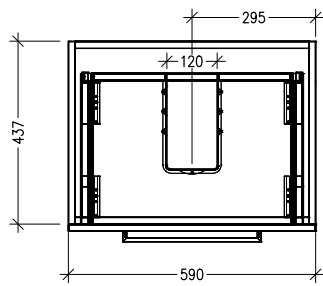

### Features

- Wall Hung
- 2 Drawer
- Stainless Steel Marco Handles
- 20mm Frank Basin with Overflow
- Dimensions: H670 x W600 x D465
- Designed & Assembled in NZ

### Technical Details

Note: All measurements shown are in millimetres. Sizes are nominal.

TOP VIEW

FRONT VIEW

SIDE VIEW