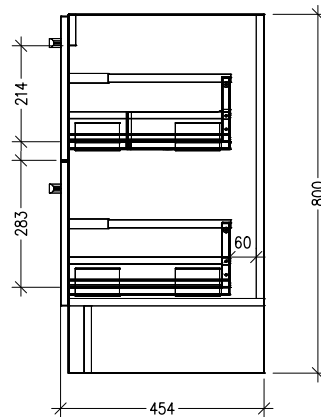

### Features

- Floorstanding
- 2 Drawer
- Stainless Steel Marco Handles
- 20mm Frank Basin with Overflow
- Dimensions: H820 x W600 x D465
- Designed & Assembled in NZ

### Technical Details

Note: All measurements shown are in millimetres. Sizes are nominal.

TOP VIEW

FRONT VIEW

SIDE VIEW