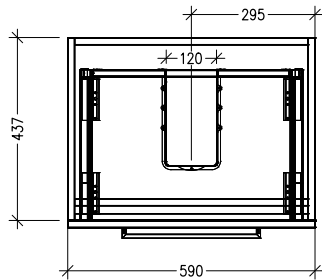

### Features

- Floorstanding
- 2 Drawer
- Stainless Steel Marco Handles
- 20mm Frank Basin with Overflow
- Dimensions: H820 x W600 x D465
- Designed & Assembled in NZ

### Technical Details

Note: All measurements shown are in millimetres. Sizes are nominal.

TOP VIEW

FRONT VIEW

SIDE VIEW