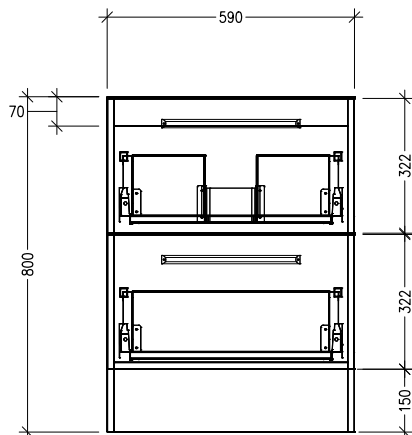

### Features

- Floorstanding
- 2 Drawer
- Stainless Steel Marco Handles
- 20mm Frank Basin with Overflow
- Dimensions: H820 x W600 x D465
- Designed & Assembled in NZ

### Technical Details

Note: All measurements shown are in millimetres. Sizes are nominal.

TOP VIEW

FRONT VIEW

SIDE VIEW