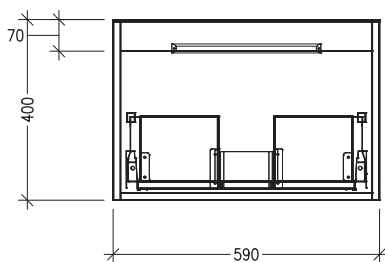

SPECIFICATION SHEET

Frank 600mm 1 Drawer Wall Vanity

Features

- Wall Hung
- 1 Drawer
- Stainless Steel Marco Handle
- 20mm Frank Basin with Overflow
- Dimensions: H420 x W600 x D465
- Designed & Assembled in NZ

Colour Options with Code

Matte White
9108MW

Charred Elm
9108CE

Planked Urban Oak
9108PUO

Technical Details

Note: All measurements shown are in millimetres. Sizes are nominal.

TOP VIEW

FRONT VIEW

SIDE VIEW