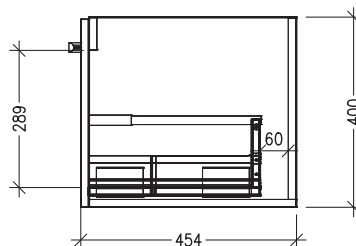

SPECIFICATION SHEET

Frank 600mm 1 Drawer Wall Vanity

Features

- Wall Hung
- 1 Drawer
- Stainless Steel Marco Handle
- 20mm Frank Basin with Overflow
- Dimensions: H420 x W600 x D465
- Designed & Assembled in NZ

Colour Options with Code

Matte White
9108MW

Charred Elm
9108CE

Planked Urban Oak
9108PUO

Technical Details

Note: All measurements shown are in millimetres. Sizes are nominal.

TOP VIEW

FRONT VIEW

SIDE VIEW