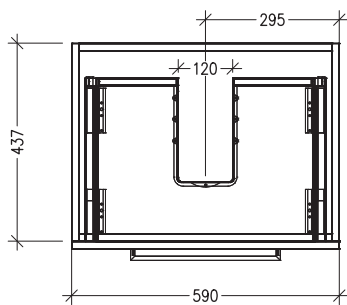

SPECIFICATION SHEET

Frank 600mm 1 Drawer Wall Vanity

Features

- Wall Hung
- 1 Drawer
- Stainless Steel Marco Handle
- 20mm Frank Basin with Overflow
- Dimensions: H420 x W600 x D465
- Designed & Assembled in NZ

Colour Options with Code

Matte White
9108MW

Charred Elm
9108CE

Planked Urban Oak
9108PUO

Technical Details

Note: All measurements shown are in millimetres. Sizes are nominal.

TOP VIEW

FRONT VIEW

SIDE VIEW