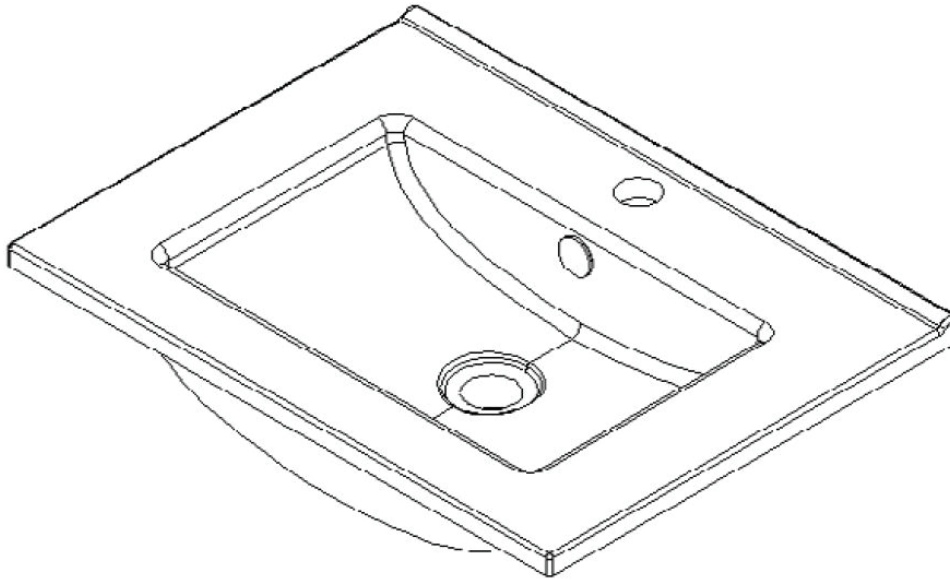

SPECIFICATION SHEET

600mm Frank Basin

Vitreous China

W610 x D465 x H20

SECTION A-A