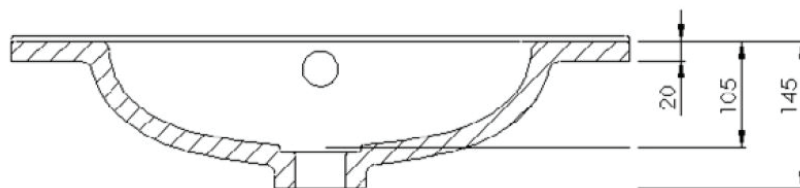

SPECIFICATION SHEET

600mm Frank Basin

Vitreous China

W610 x D465 x H20

SECTION A-A