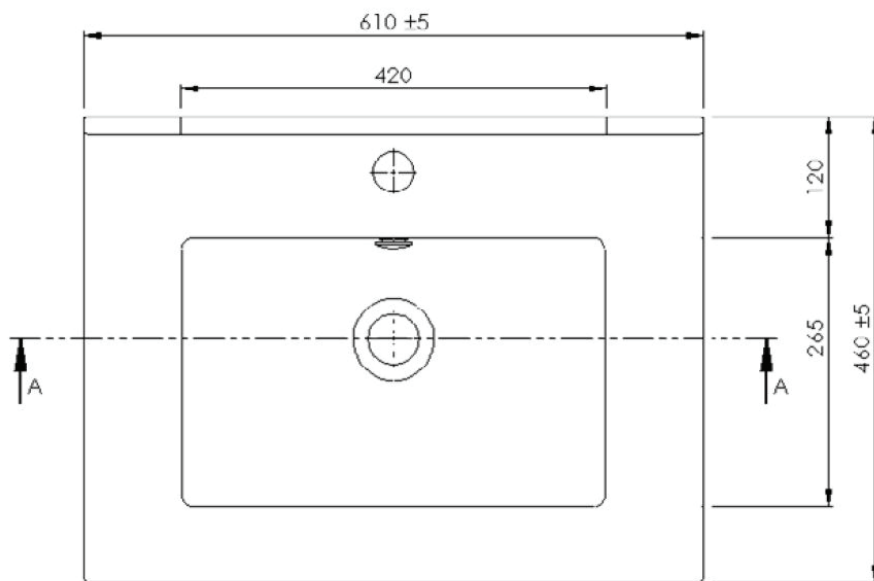

SPECIFICATION SHEET

600mm Frank Basin

Vitreous China

W610 x D465 x H20

SECTION A-A