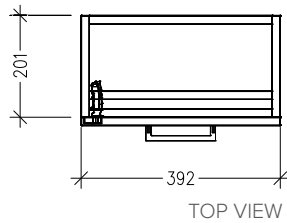

### Features

- Floorstanding
- 1 Door, Left Hinge
- Stainless Steel Marco Handle
- 50mm StoneCast Basin with Overflow
- Dimensions: H850 x W400 x D220
- Designed & Assembled in NZ

### Technical Details

Note: All measurements shown are in millimetres. Sizes are nominal.

### Features

- Made in Europe
- 50mm Thick
- Interchangeable Left and Right Tap Hole
- Dimensions: W400 x D225 x H50