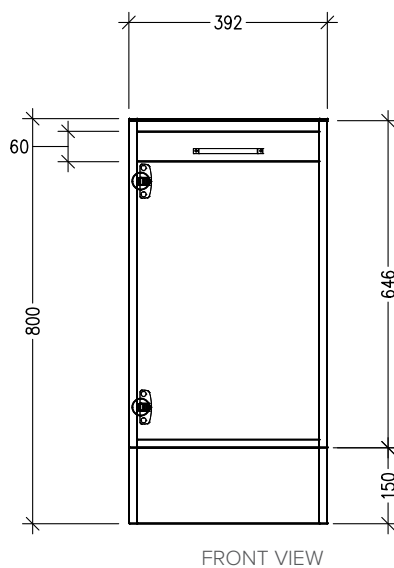

### Features

- Floorstanding
- 1 Door, Left Hinge
- Stainless Steel Marco Handle
- 50mm StoneCast Basin with Overflow
- Dimensions: H850 x W400 x D220
- Designed & Assembled in NZ

### Technical Details

Note: All measurements shown are in millimetres. Sizes are nominal.

### Features

- Made in Europe
- 50mm Thick
- Interchangeable Left and Right Tap Hole
- Dimensions: W400 x D225 x H50