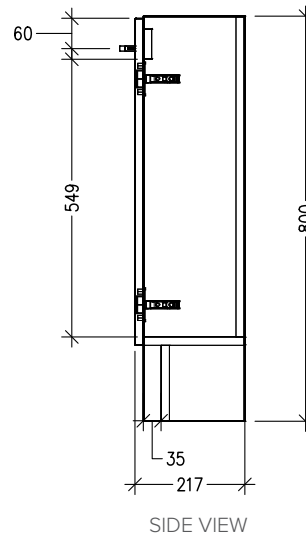

### Features

- Floorstanding
- 1 Door, Left Hinge
- Stainless Steel Marco Handle
- 50mm StoneCast Basin with Overflow
- Dimensions: H850 x W400 x D220
- Designed & Assembled in NZ

### Technical Details

Note: All measurements shown are in millimetres. Sizes are nominal.

### Features

- Made in Europe
- 50mm Thick
- Interchangeable Left and Right Tap Hole
- Dimensions: W400 x D225 x H50