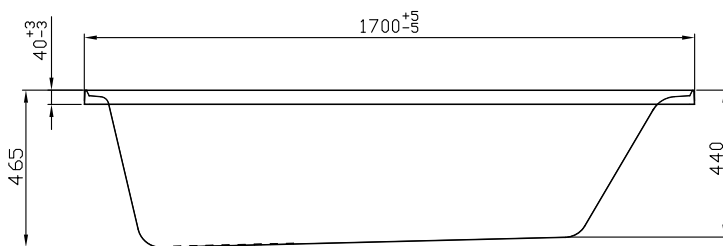

### Features

- Made from easy-to-clean sanitary grade acrylic
- Fibreglass laminate reinforced
- Adjustable steel support structure
- Requires a 40mm waste
- Dimensions: L1700 x W750 x D440

### Technical Details

Note: All measurements shown are in millimetres. Sizes are nominal.

TOP VIEW

FRONT VIEW

SIDE VIEW