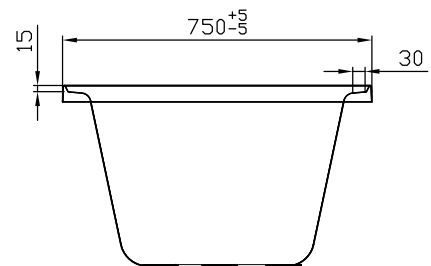

### Features

- Made from easy-to-clean sanitary grade acrylic
- Fibreglass laminate reinforced
- Adjustable steel support structure
- Requires a 40mm waste
- Dimensions: L1700 x W750 x D440

### Technical Details

Note: All measurements shown are in millimetres. Sizes are nominal.

TOP VIEW

FRONT VIEW

SIDE VIEW