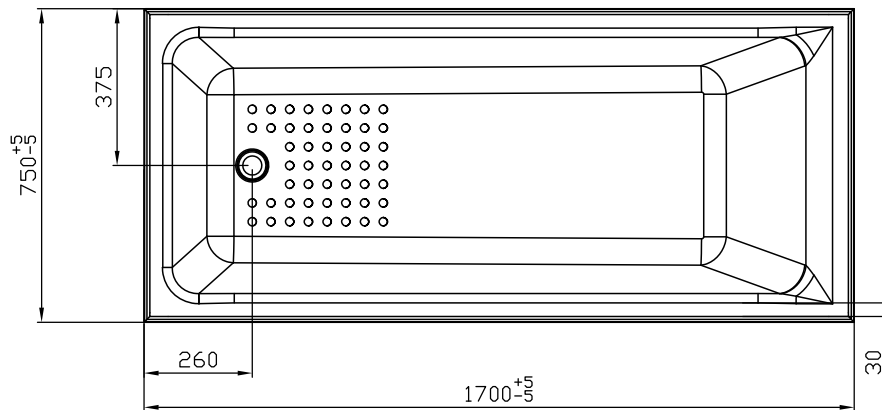

## Frank 1700mm Drop-in Bath

Newtech Code: 7812

### Features

- Made from easy-to-clean sanitary grade acrylic
- Fibreglass laminate reinforced
- Adjustable steel support structure
- Requires a 40mm waste
- Dimensions: L1700 x W750 x D440

### Technical Details

Note: All measurements shown are in millimetres. Sizes are nominal.

TOP VIEW

FRONT VIEW

SIDE VIEW