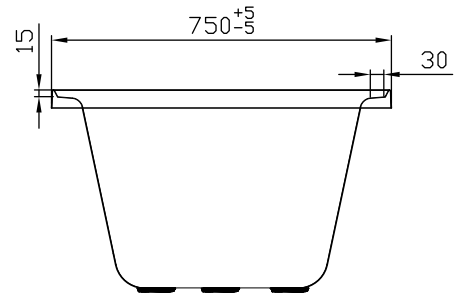

### Features

- Made from easy-to-clean sanitary grade acrylic
- Fibreglass laminate reinforced
- Adjustable steel support structure
- Requires a 40mm waste
- Dimensions: L1525 x W750 x D440

### Technical Details

Note: All measurements shown are in millimetres. Sizes are nominal.

TOP VIEW

FRONT VIEW

SIDE VIEW