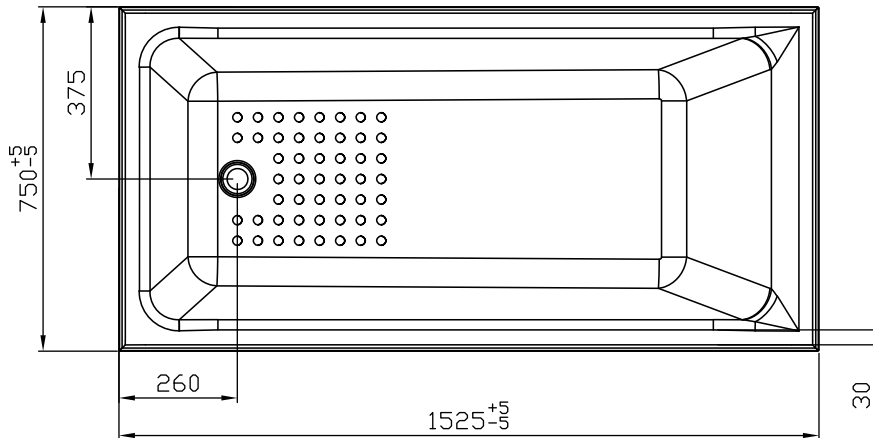

## Frank 1525mm Drop-in Bath

Newtech Code: 7810

### Features

- Made from easy-to-clean sanitary grade acrylic
- Fibreglass laminate reinforced
- Adjustable steel support structure
- Requires a 40mm waste
- Dimensions: L1525 x W750 x D440

### Technical Details

Note: All measurements shown are in millimetres. Sizes are nominal.

TOP VIEW

FRONT VIEW

SIDE VIEW