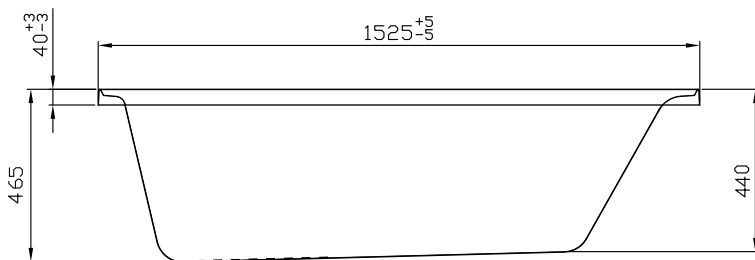

### Features

- Made from easy-to-clean sanitary grade acrylic
- Fibreglass laminate reinforced
- Adjustable steel support structure
- Requires a 40mm waste
- Dimensions: L1525 x W750 x D440

### Technical Details

Note: All measurements shown are in millimetres. Sizes are nominal.

TOP VIEW

FRONT VIEW

SIDE VIEW