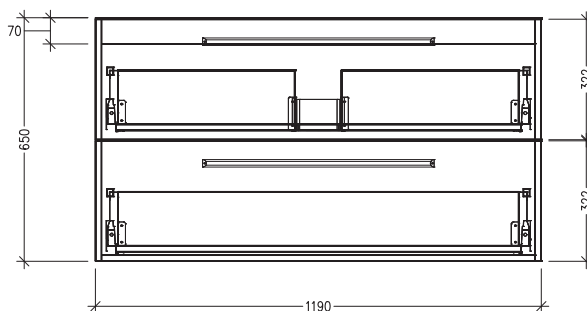

SPECIFICATION SHEET

Frank 1200mm 2 Drawer Wall Vanity

Features

- Wall Hung
- 2 Drawer
- Stainless Steel Marco Handles
- 20mm Frank Single Basin with Overflow
- Dimensions: H670 x W1200 x D465
- Designed & Assembled in NZ

Colour Options with Code

Matte White
9140MW

Charred Elm
9140CE

Planked Urban Oak
9140PUO

Technical Details

Note: All measurements shown are in millimetres. Sizes are nominal.

TOP VIEW

FRONT VIEW

SIDE VIEW

SPECIFICATION SHEET

1200mm Clasico Single Basin

Vitreous China with overflow
Gloss White

W1200 x D465 x H20