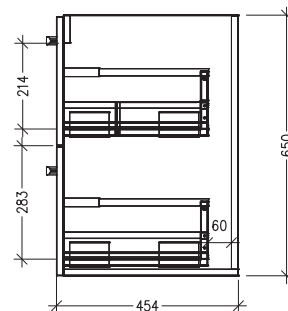

SPECIFICATION SHEET

Frank 1200mm 2 Drawer Wall Vanity

Features

- Wall Hung
- 2 Drawer
- Stainless Steel Marco Handles
- 20mm Frank Single Basin with Overflow
- Dimensions: H670 x W1200 x D465
- Designed & Assembled in NZ

Colour Options with Code

Matte White
9140MW

Charred Elm
9140CE

Planked Urban Oak
9140PUO

Technical Details

Note: All measurements shown are in millimetres. Sizes are nominal.

TOP VIEW

FRONT VIEW

SIDE VIEW

SPECIFICATION SHEET

1200mm Clasico Single Basin

Vitreous China with overflow
Gloss White

W1200 x D465 x H20