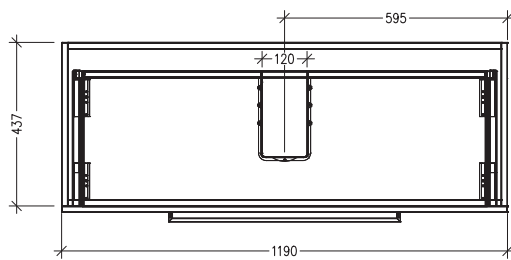

SPECIFICATION SHEET

Frank 1200mm 2 Drawer Wall Vanity

Features

- Wall Hung
- 2 Drawer
- Stainless Steel Marco Handles
- 20mm Frank Single Basin with Overflow
- Dimensions: H670 x W1200 x D465
- Designed & Assembled in NZ

Colour Options with Code

Matte White
9140MW

Charred Elm
9140CE

Planked Urban Oak
9140PUO

Technical Details

Note: All measurements shown are in millimetres. Sizes are nominal.

TOP VIEW

FRONT VIEW

SIDE VIEW

SPECIFICATION SHEET

1200mm Clasico Single Basin

Vitreous China with overflow
Gloss White

W1200 x D465 x H20