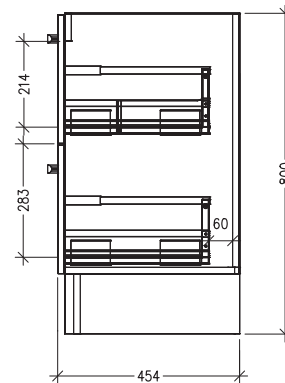

### Features

- Floorstanding
- 2 Drawer
- Stainless Steel Marco Handles
- 20mm Frank Single Basin with Overflow
- Dimensions: H820 x W1200 x D465
- Designed & Assembled in NZ

### Technical Details

Note: All measurements shown are in millimetres. Sizes are nominal.

TOP VIEW

FRONT VIEW

SIDE VIEW