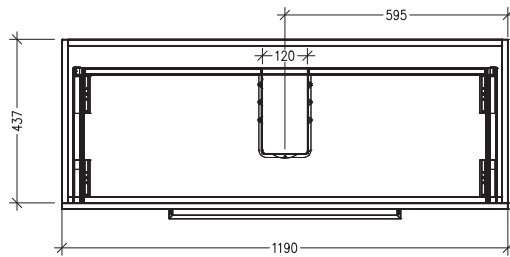

### Features

- Floorstanding
- 2 Drawer
- Stainless Steel Marco Handles
- 20mm Frank Single Basin with Overflow
- Dimensions: H820 x W1200 x D465
- Designed & Assembled in NZ

### Technical Details

Note: All measurements shown are in millimetres. Sizes are nominal.

TOP VIEW

FRONT VIEW

SIDE VIEW