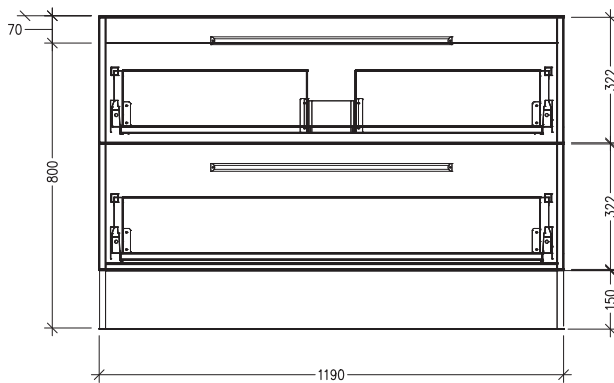

### Features

- Floorstanding
- 2 Drawer
- Stainless Steel Marco Handles
- 20mm Frank Single Basin with Overflow
- Dimensions: H820 x W1200 x D465
- Designed & Assembled in NZ

### Technical Details

Note: All measurements shown are in millimetres. Sizes are nominal.

TOP VIEW

FRONT VIEW

SIDE VIEW