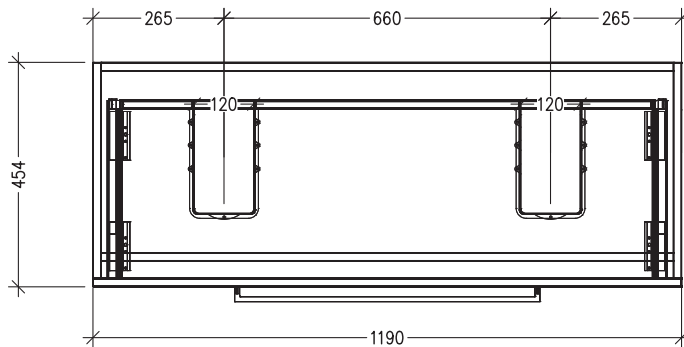

SPECIFICATION SHEET

Frank 1200 2-Drawer Floorstanding Double Basin Vanity

Features

- 2-Drawer Floorstanding Vanity with Inset Basin
- Stainless Steel Marco Handles
- 20mm Frank Double Basin with Overflow
- Dimensions: H820 x W1200 x D465
- Designed & Assembled in NZ

See www.newtech.co.nz for the full range of basin, colour and extrusion options.

Colour Options with Code

Matte White
9164MW

Charred Elm
9164CE

Planked Urban Oak
9164PUO

Technical Details

Note: All measurements shown are in millimetres. Sizes are nominal.

TOP VIEW

FRONT VIEW

SIDE VIEW