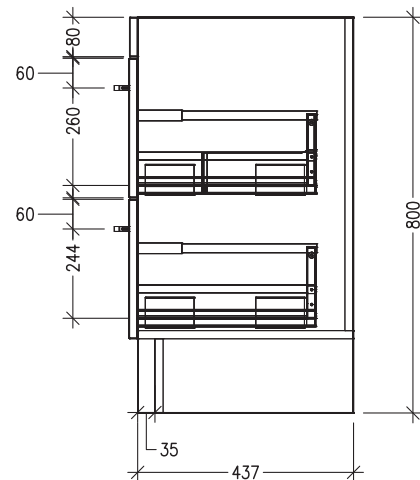

SPECIFICATION SHEET

Frank 1200 2-Drawer Floorstanding Double Basin Vanity

Features

- 2-Drawer Floorstanding Vanity with Inset Basin
- Stainless Steel Marco Handles
- 20mm Frank Double Basin with Overflow
- Dimensions: H820 x W1200 x D465
- Designed & Assembled in NZ

See www.newtech.co.nz for the full range of basin, colour and extrusion options.

Colour Options with Code

Matte White
9164MW

Charred Elm
9164CE

Planked Urban Oak
9164PUO

Technical Details

Note: All measurements shown are in millimetres. Sizes are nominal.

TOP VIEW

FRONT VIEW

SIDE VIEW