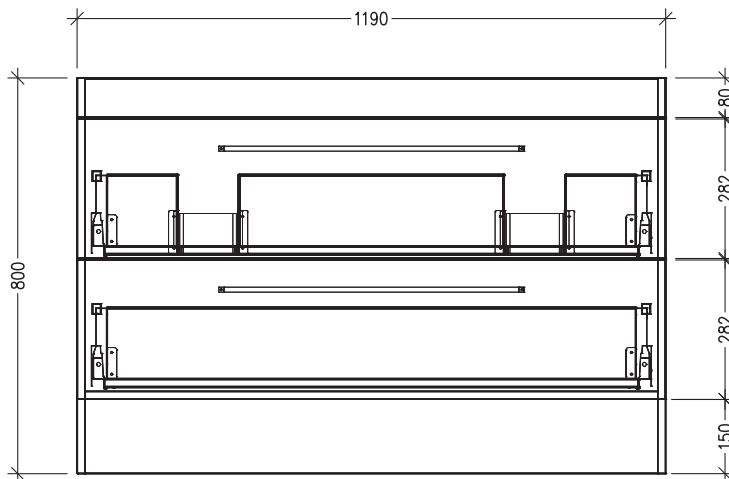

SPECIFICATION SHEET

Frank 1200 2-Drawer Floorstanding Double Basin Vanity

Features

- 2-Drawer Floorstanding Vanity with Inset Basin
- Stainless Steel Marco Handles
- 20mm Frank Double Basin with Overflow
- Dimensions: H820 x W1200 x D465
- Designed & Assembled in NZ

See www.newtech.co.nz for the full range of basin, colour and extrusion options.

Colour Options with Code

Matte White
9164MW

Charred Elm
9164CE

Planked Urban Oak
9164PUO

Technical Details

Note: All measurements shown are in millimetres. Sizes are nominal.

TOP VIEW

FRONT VIEW

SIDE VIEW